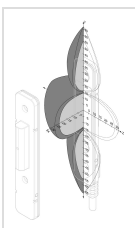

Features

- › Optimized for aluminum profile mounting
- › LED for the indication of the door position
- › Hard-wired encapsulated cable made of PVC
- › Cable length 15 m

Important: Actuators must be ordered separately!

Installed in aluminum profile 45 x 45 mm