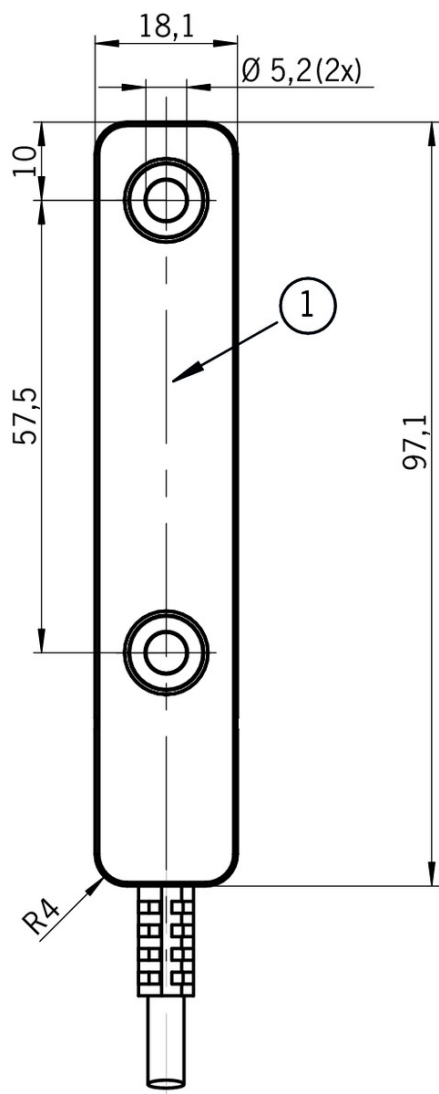

### Features

- › Optimized for aluminum profile mounting
- › LED for the indication of the door position
- › Hard-wired encapsulated cable made of PVC
- › Cable length 15 m

**Important:** Actuators must be ordered separately!

### Approvals

**Mechanical values and environment**

Housing material	PA6 GF30
Weight	
Net	0,02 kg <sup>[1]</sup>
Ambient temperature	-25 ... 70 °C
Degree of protection	IP67
Installation position	Any
Tightening torque	
Fixing screws	max.1 Nm
Connection	Hard-wired encapsulated connection cable
Cable length	
Maximum allowed	max.25 m
Method of operation	Inductive

**Electrical connection ratings**

Power supply	Via evaluation unit
Connecting cable	PVC, length 15m, Ø 4.6 mm, with crimped ferrules
LED indicator	White: valid actuator detected

[1] (Without connection cable)

## Dimension drawing