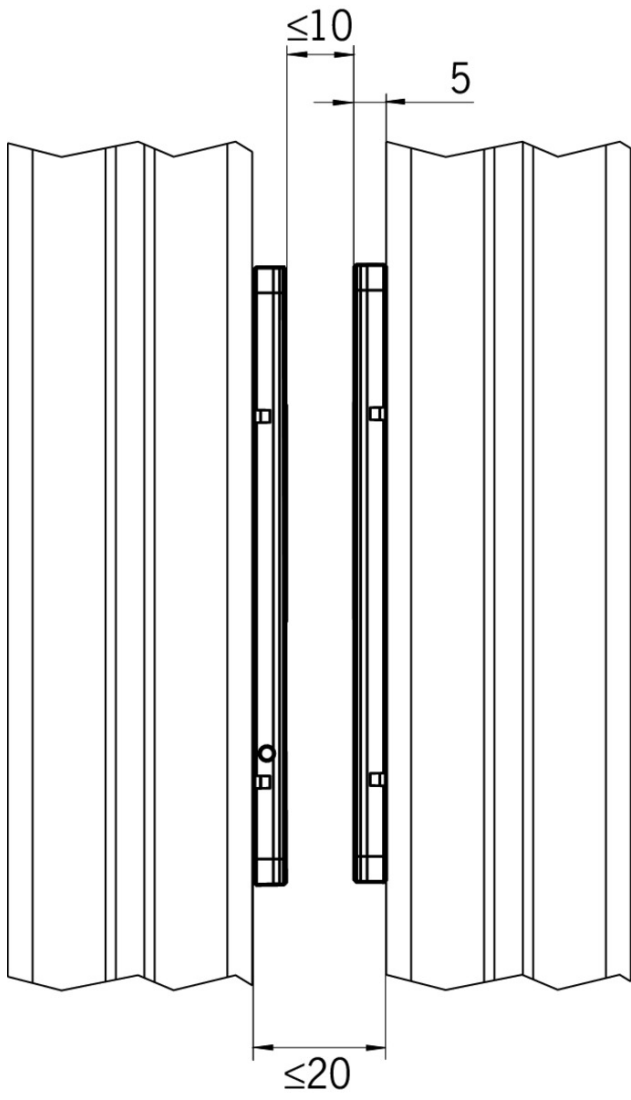

Dimension drawing