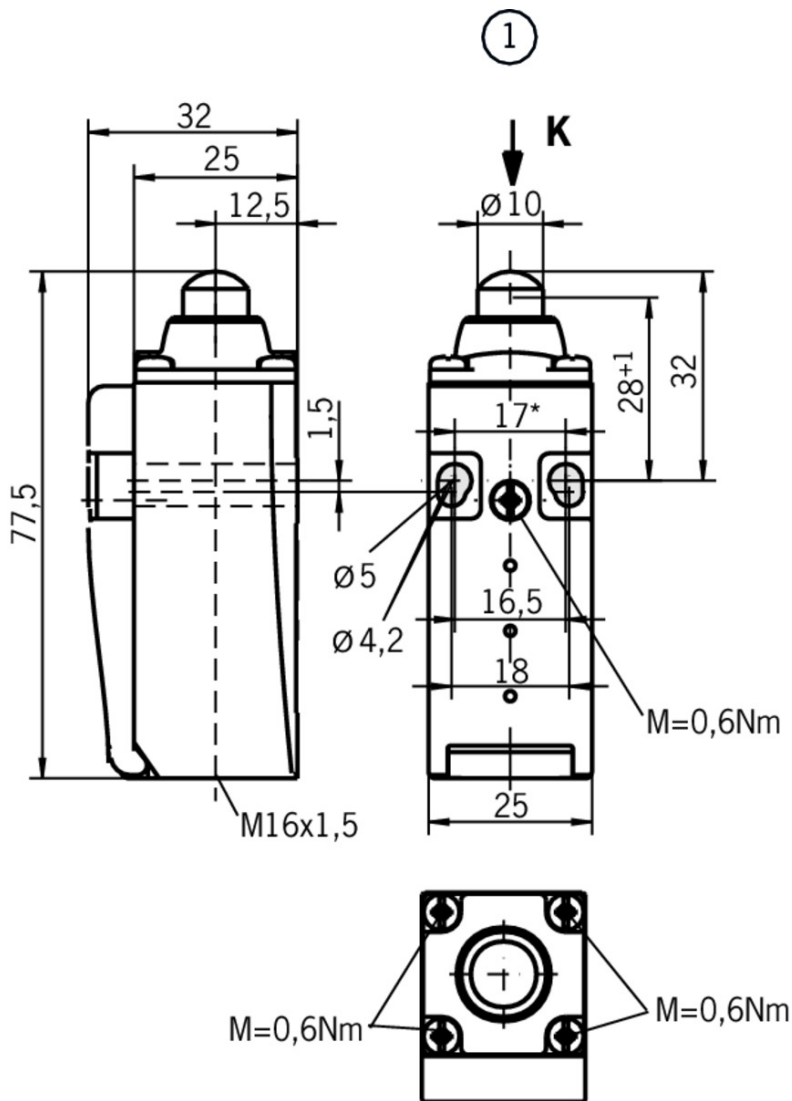

Dimension drawing

Legende

1 Approach direction

* fixed positioning for safety-related applications (M5)