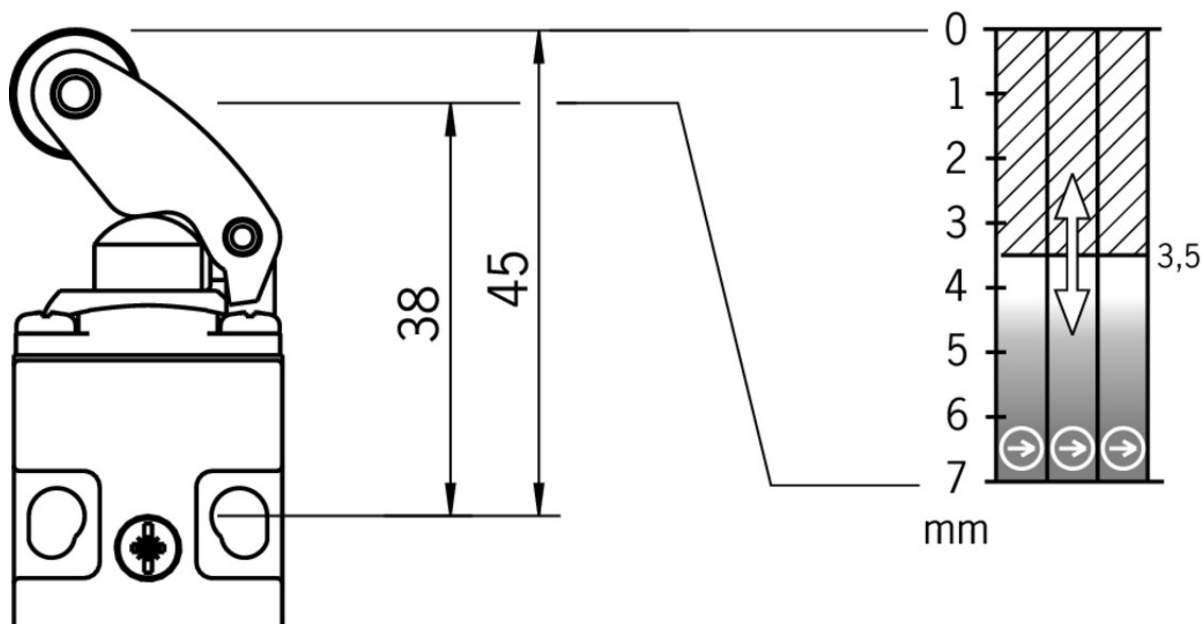

Dimension drawing

Legende

- 1 Approach direction
- * fixed positioning for safety-related applications (M5)

Travel diagram

NM...KB

ES03

Mounting accessories

- ✓ Mounting plates EMP-SC for safety switches NM, NP...AS and NZ