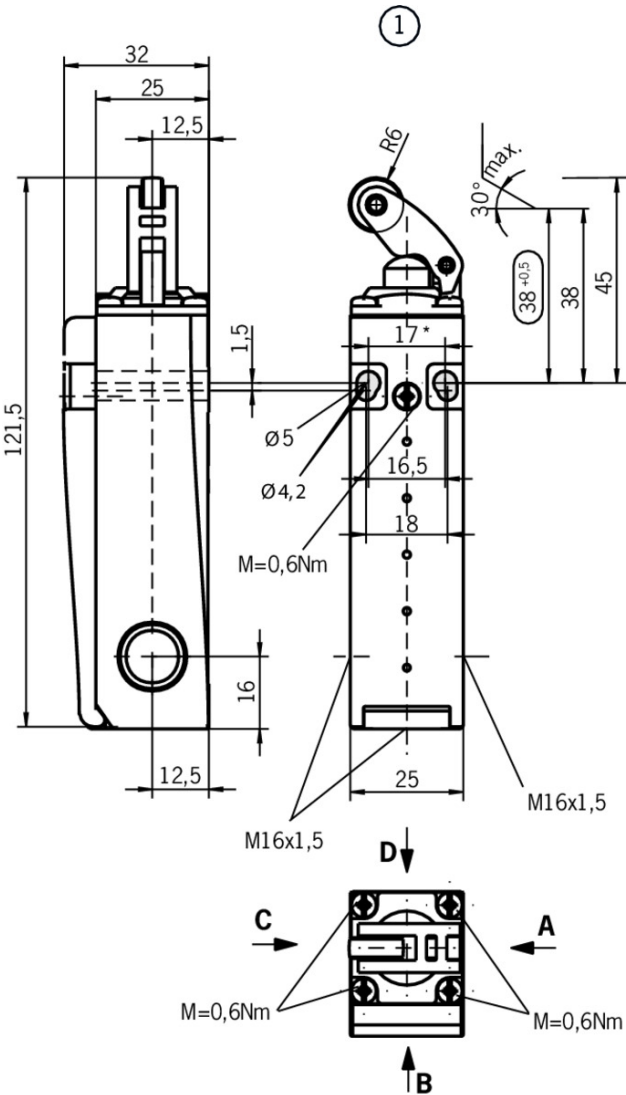

ITEM 084526 NM03KBA-M

Description	Technical data	Accessories	Downloads
-------------	----------------	-------------	-----------

Features

- › Cable entry M16 x 1.5

Approach direction

- › Figure
Horizontal
Can be adjusted in 90° steps

Electrical connection ratings

Rated thermal current I_{th}	4 A
Utilization category according to EN 60947-5-1	AC-15 DC-13
Rated insulation voltage U_i	250 V
Rated impulse withstand voltage U_{imp}	2,5 kV
Connection cross-section	0,34 ... 1,5 mm ²

Dimension drawing

Legende

- 1 Approach direction
- * fixed positioning for safety-related applications (M5)

Travel diagram

NM...KB

ES03

Mounting accessories

- ✓ Mounting plates EMP-SC for safety switches NM, NP...AS and NZ