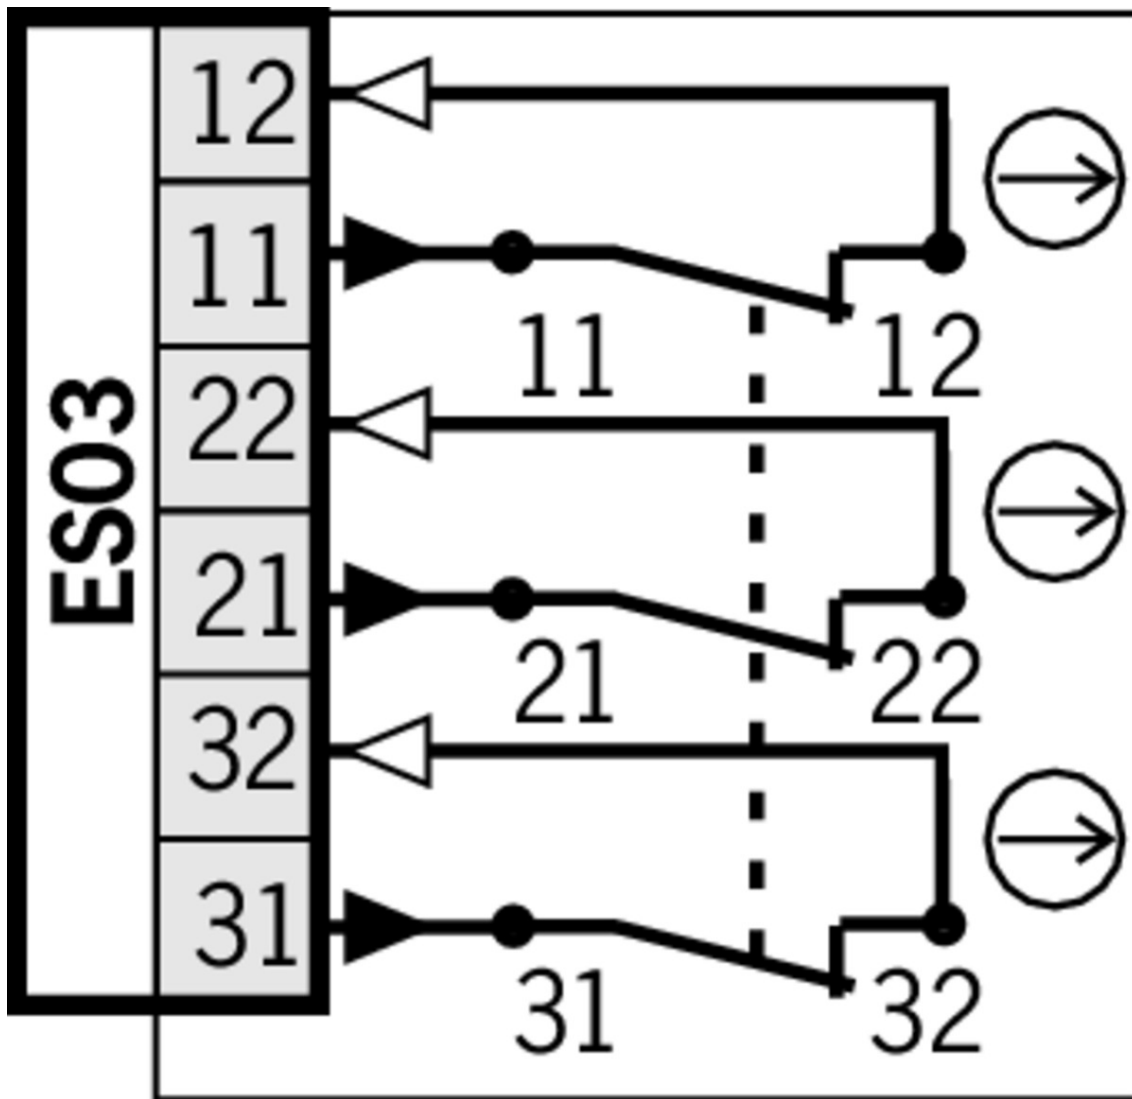

ITEM 084526 NM03KBA-M

Description	Technical data	Accessories	Downloads
-------------	----------------	-------------	-----------

Features

- › Cable entry M16 x 1.5

Approach direction

- › Figure
Horizontal
Can be adjusted in 90° steps

Dimension drawing

Legende

- 1 Approach direction
- * fixed positioning for safety-related applications (M5)

Travel diagram

NM...KB

ES03

Mounting accessories

- ✓ Mounting plates EMP-SC for safety switches NM, NP...AS and NZ