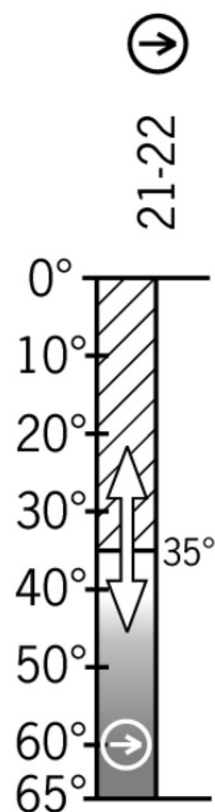

Travel diagram

NM...HB

ES01

Connection material

- ✓ Cable glands M16x1.5

084572 EKPM16/05

Mounting accessories

- ✓ Mounting plates EMP-SC for safety switches NM, NP...AS and NZ

085753 EMP-SC

- ✓ Features

› For vertical and horizontal mounting of safety switches NM, NP...AS and NZ

Instructions

- ✓ Manual de instrucciones Interruptores de seguridad NM..HB