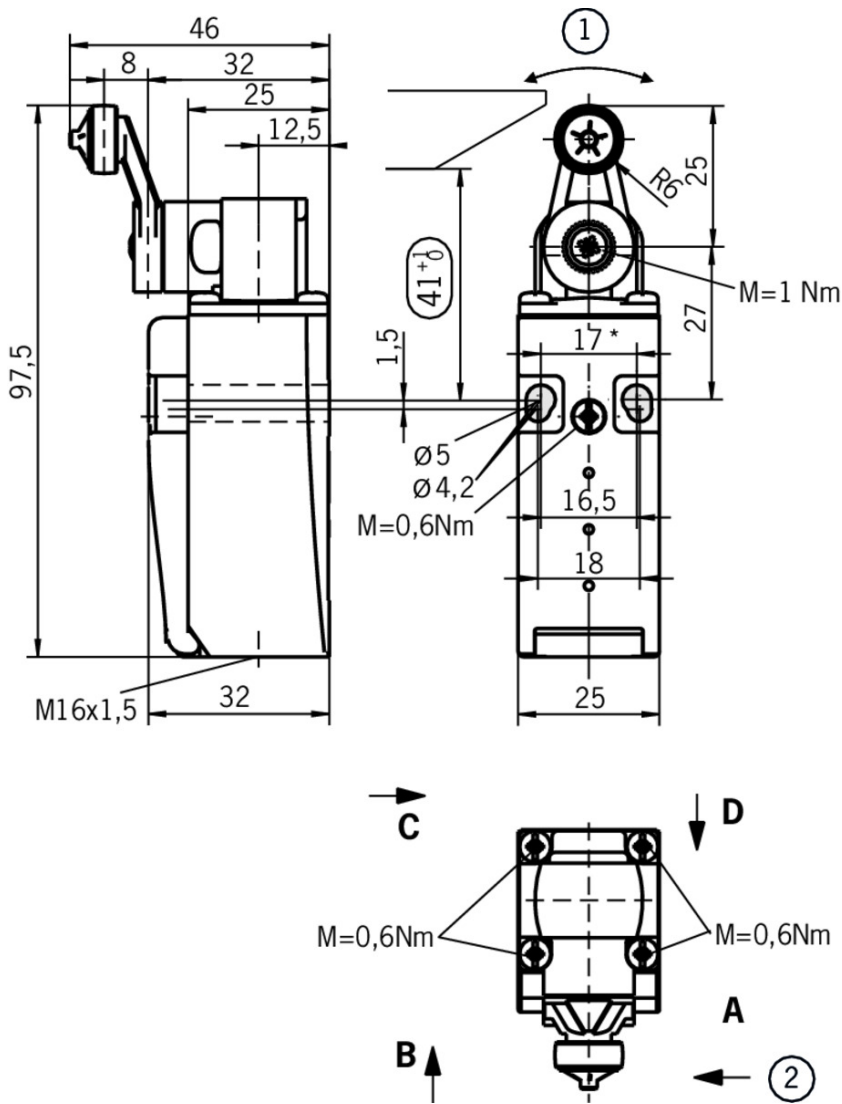

ITEM 084527 NM01HBA-M

Description	Technical data	Accessories	Downloads
-------------	----------------	-------------	-----------

Features

- › Cable entry M16 x 1.5

Approach direction

- › Figure
Horizontal
Can be adjusted in 90° steps

Dimension drawing

Legende

1 Actuating direction

2 Standard

* fixed positioning for safety-related applications (M5)

ES01

Travel diagram

NM...HB