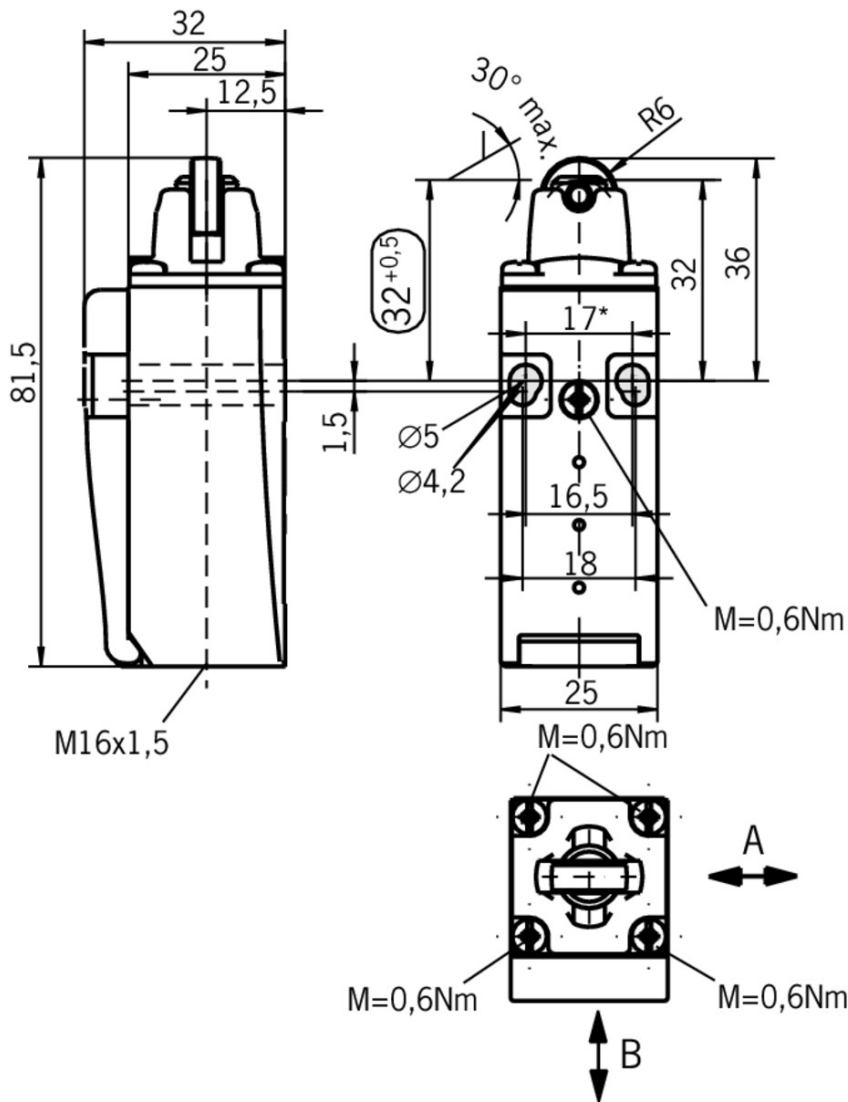

Dimension drawing