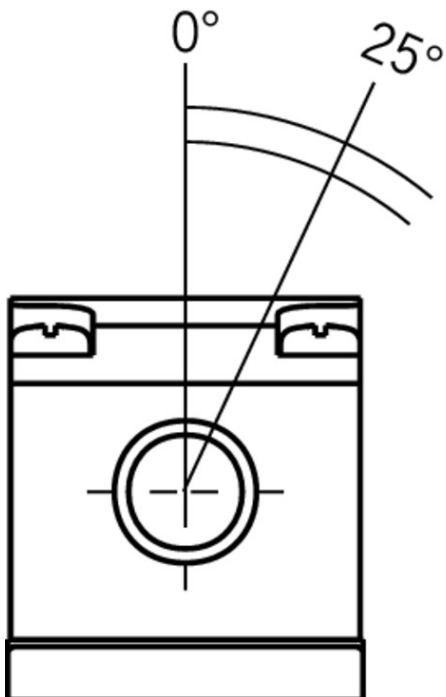

Travel diagram

NM...AV
NM..AL
NM..AG
NM..AK