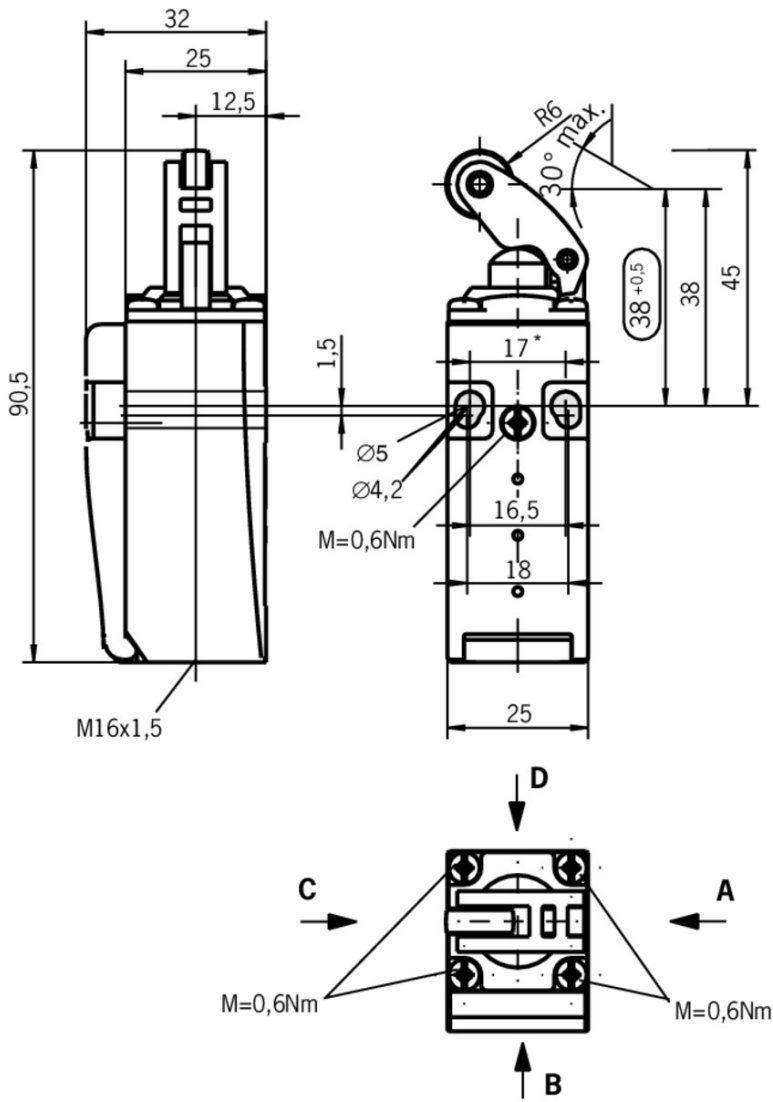

### Features

- › Cable entry M16 x 1.5

### Dimension drawing