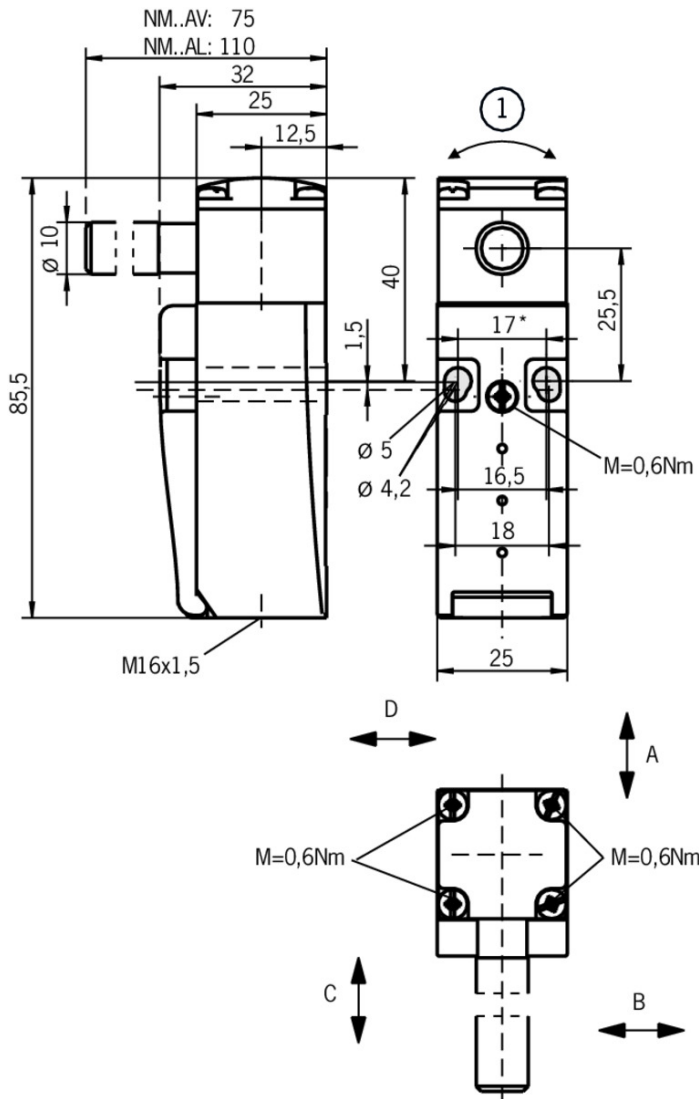

ITEM 095365 NM11AL-MC2069

Description	Technical data	Accessories	Downloads
-------------	----------------	-------------	-----------

**Features**

- › Hinged actuator as solid shaft
- › Shaft length 110 mm
- › Cable entry M16 x 1.5

## Dimension drawing