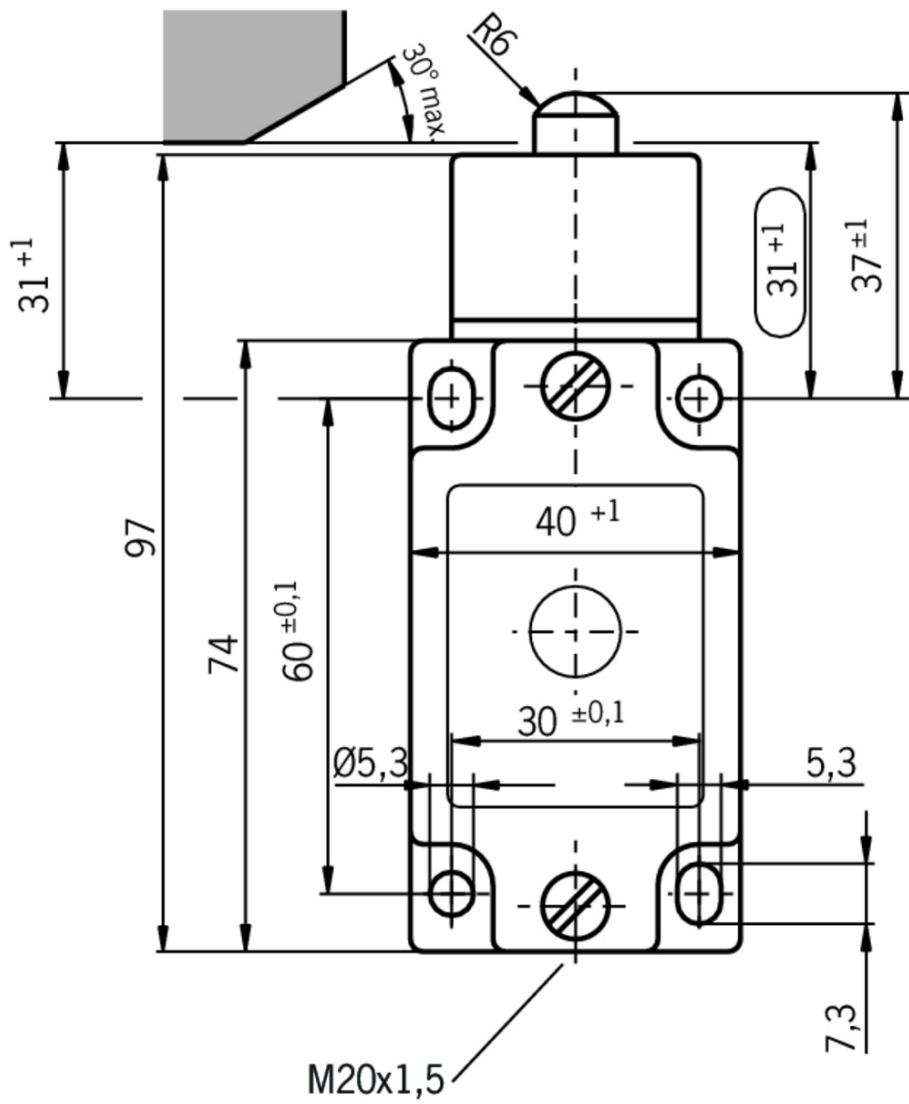

Reliability values acc. to EN ISO 13849-1

	Monitoring of the safety guard position
B10_D	20×10^6

Dimension drawing