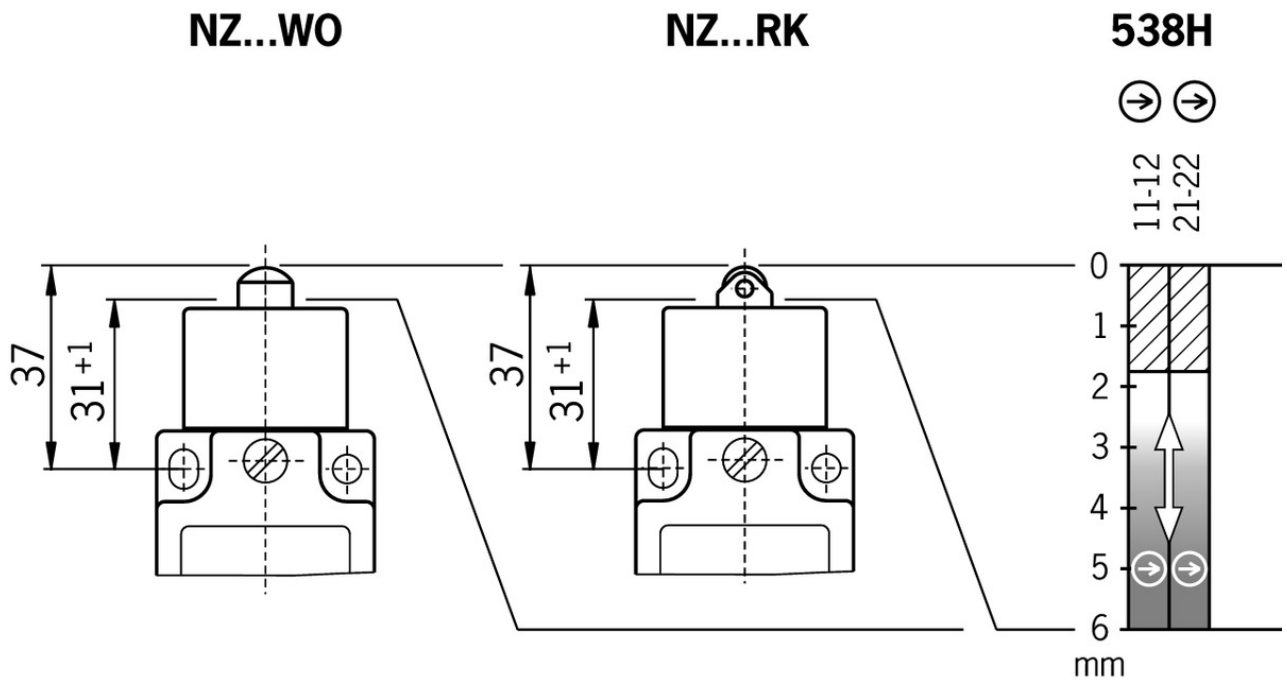

Reliability values acc. to EN ISO 13849-1

	Monitoring of the safety guard position
B10 _D	20×10^6

Dimension drawing

Travel diagram

Legende

-  Contacts closed
-  Contacts open
-  Contacts positively driven

Function expansion

-  LED function display NZ

029220 NGL060RT

Connection material

-  Cable glands M20x1.5

077683 EKVM20/06

077684 EKVM20/09

Instructions

☑ Betriebsanleitung Sicherheitsschalter NZ.D.../NZ.W.../NZ.R...