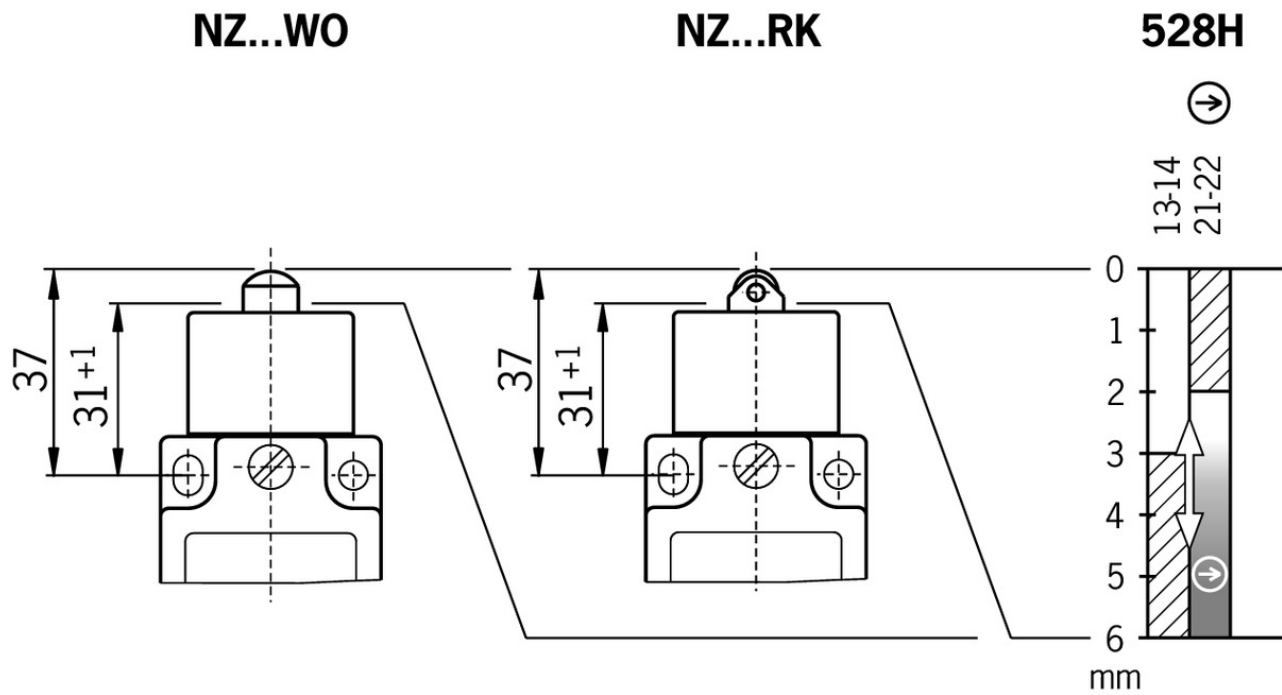

Reliability values acc. to EN ISO 13849-1

	Monitoring of the safety guard position
B10 _D	20×10^6

Dimension drawing

Travel diagram

Legende

-  Contacts closed
-  Contacts open
-  Contacts positively driven

Connection material

- Cable glands M20x1.5

077683 EKVM20/06

077684 EKVM20/09

Function expansion

- LED function display NZ

029220 NGLE060RT

Instructions

▼ Betriebsanleitung Sicherheitsschalter NZ.D.../NZ.W.../NZ.R...