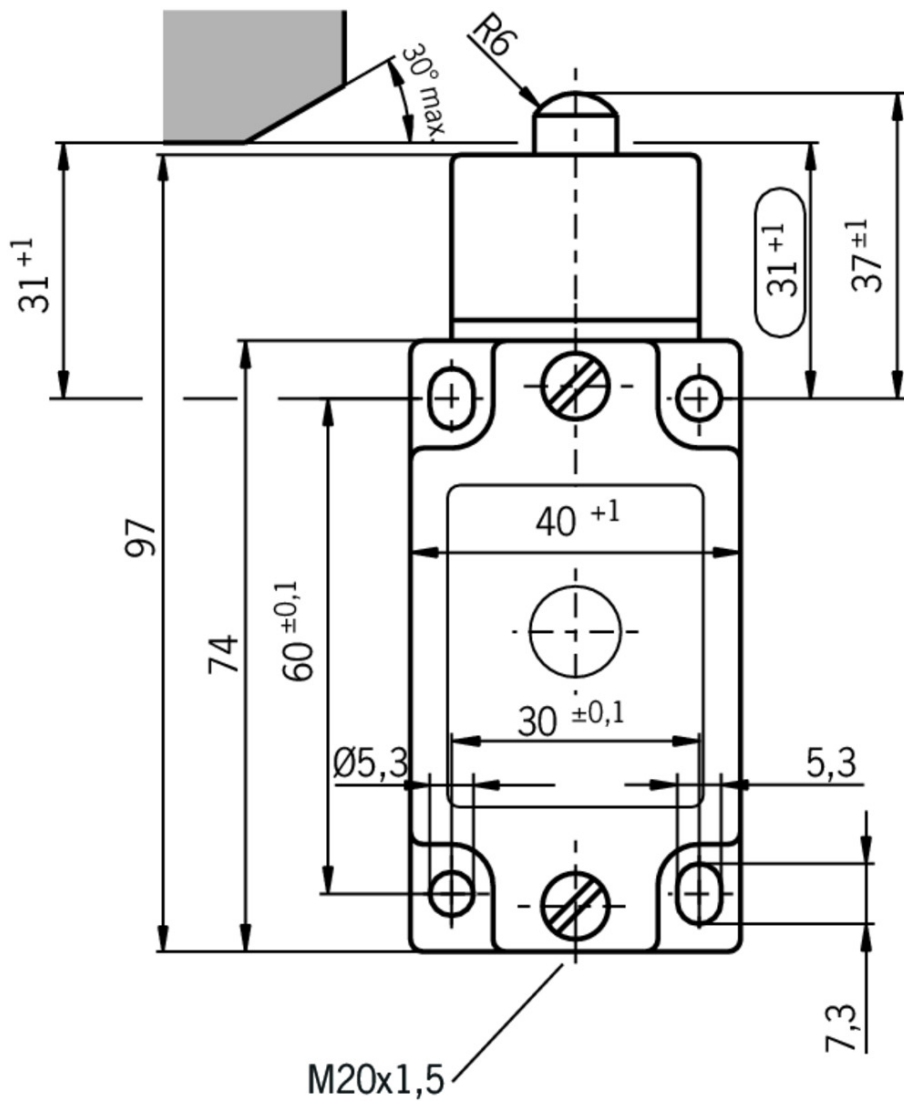

Reliability values acc. to EN ISO 13849-1

	Monitoring of the safety guard position
B10_D	20×10^6

Dimension drawing