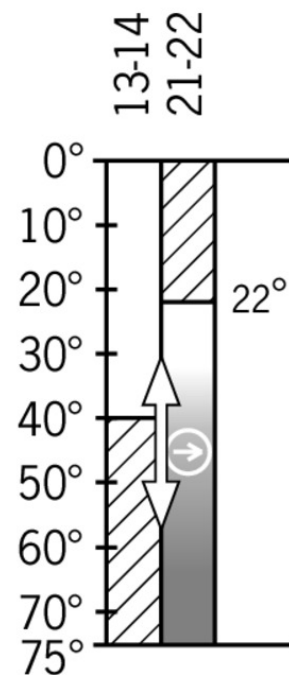

**Approach direction**

- › Figure  
Horizontal

**Switching direction**

- › Right, left or both sides

**LED function display**

A function display is available for the following voltage range:

- › AC/DC 12-60 V yellow

[1] d roller = 18 mm, length 32 mm

**Dimension drawing**

## Travel diagram

**NZ...HS**  
**NZ...HB**

**528H**