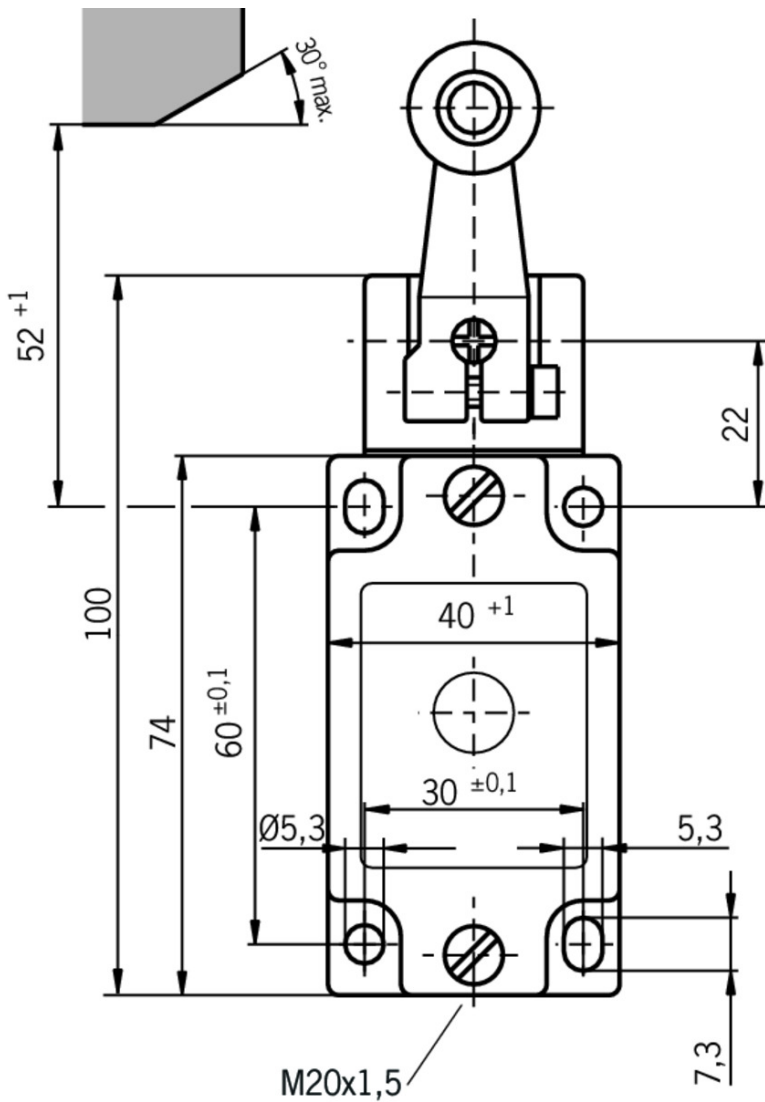

**ITEM 090049 NZ1HS-528L060GE-M**

Description	Technical data	Accessories	Downloads
-------------	----------------	-------------	-----------

**Features**

- › Version A according to EN 50041(steel roller  $\varnothing$  18 mm)
- › Cable entry M20 x 1.5
- › LED indicator

**Approach direction**

- › Figure  
Horizontal

**Switching direction**

- › Right, left or both sides

**LED function display**

A function display is available for the following voltage range:

- › AC/DC 12-60 V yellow

Switching current	Min. at DC 24V	1 mA
Connection cross-section	0,34 ... 0,75 mm <sup>2</sup>	
Display module	AC/DC	12 ... 60 V 60 V LED yellow

**Reliability values acc. to EN ISO 13849-1**

	<b>Monitoring of the safety guard position</b>
B10 <sub>D</sub>	20 x 10 <sup>6</sup>

[1] d roller = 18 mm, length 32 mm

**Dimension drawing**