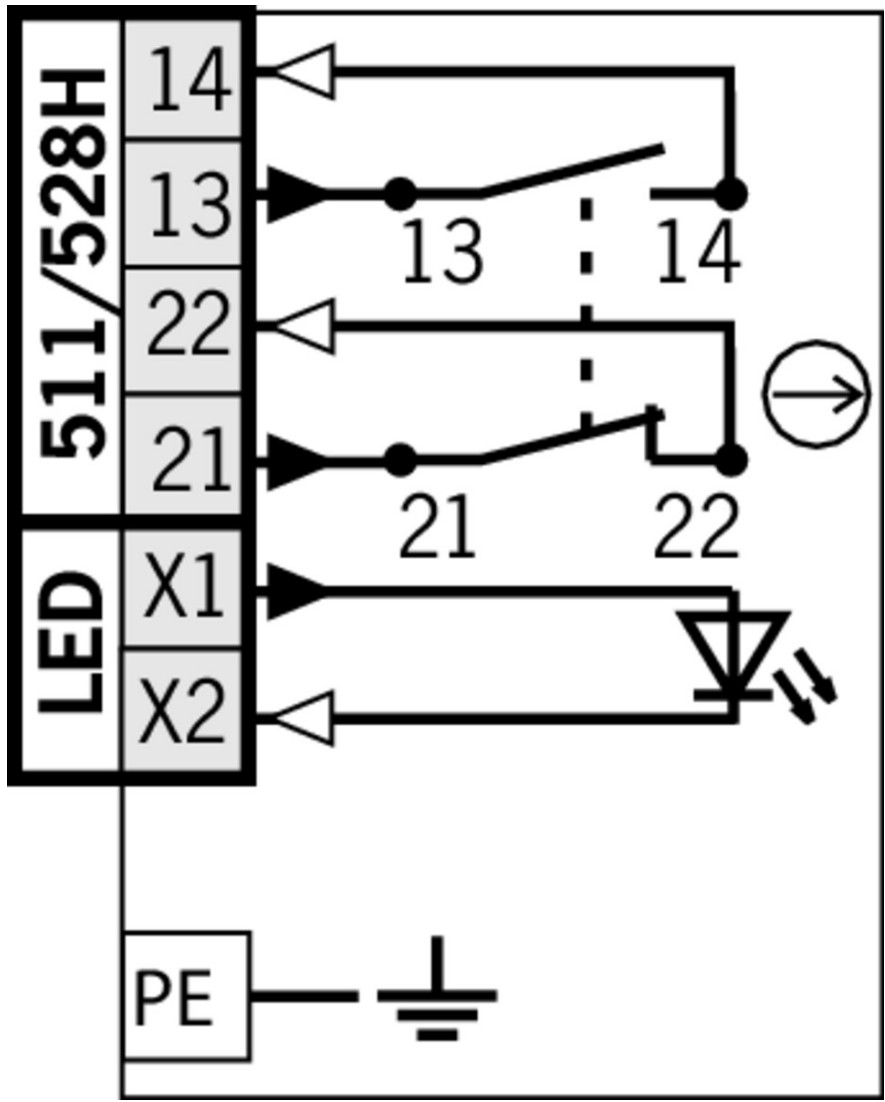

**ITEM 090049 NZ1HS-528L060GE-M**

Description	Technical data	Accessories	Downloads
-------------	----------------	-------------	-----------

**Features**

- › Version A according to EN 50041(steel roller  $\varnothing$  18 mm)
- › Cable entry M20 x 1.5
- › LED indicator

**Approach direction**

- › Figure  
Horizontal

**Switching direction**

- › Right, left or both sides

**LED function display**

A function display is available for the following voltage range:

- › AC/DC 12-60 V yellow

Switching current	Min. at DC 24V	1 mA
Connection cross-section	0,34 ... 0,75 mm <sup>2</sup>	
Display module	AC/DC	12 ... 60 V 60 V LED yellow

**Reliability values acc. to EN ISO 13849-1**

	<b>Monitoring of the safety guard position</b>
B10 <sub>D</sub>	20 x 10 <sup>6</sup>

[1] d roller = 18 mm, length 32 mm

**Dimension drawing**