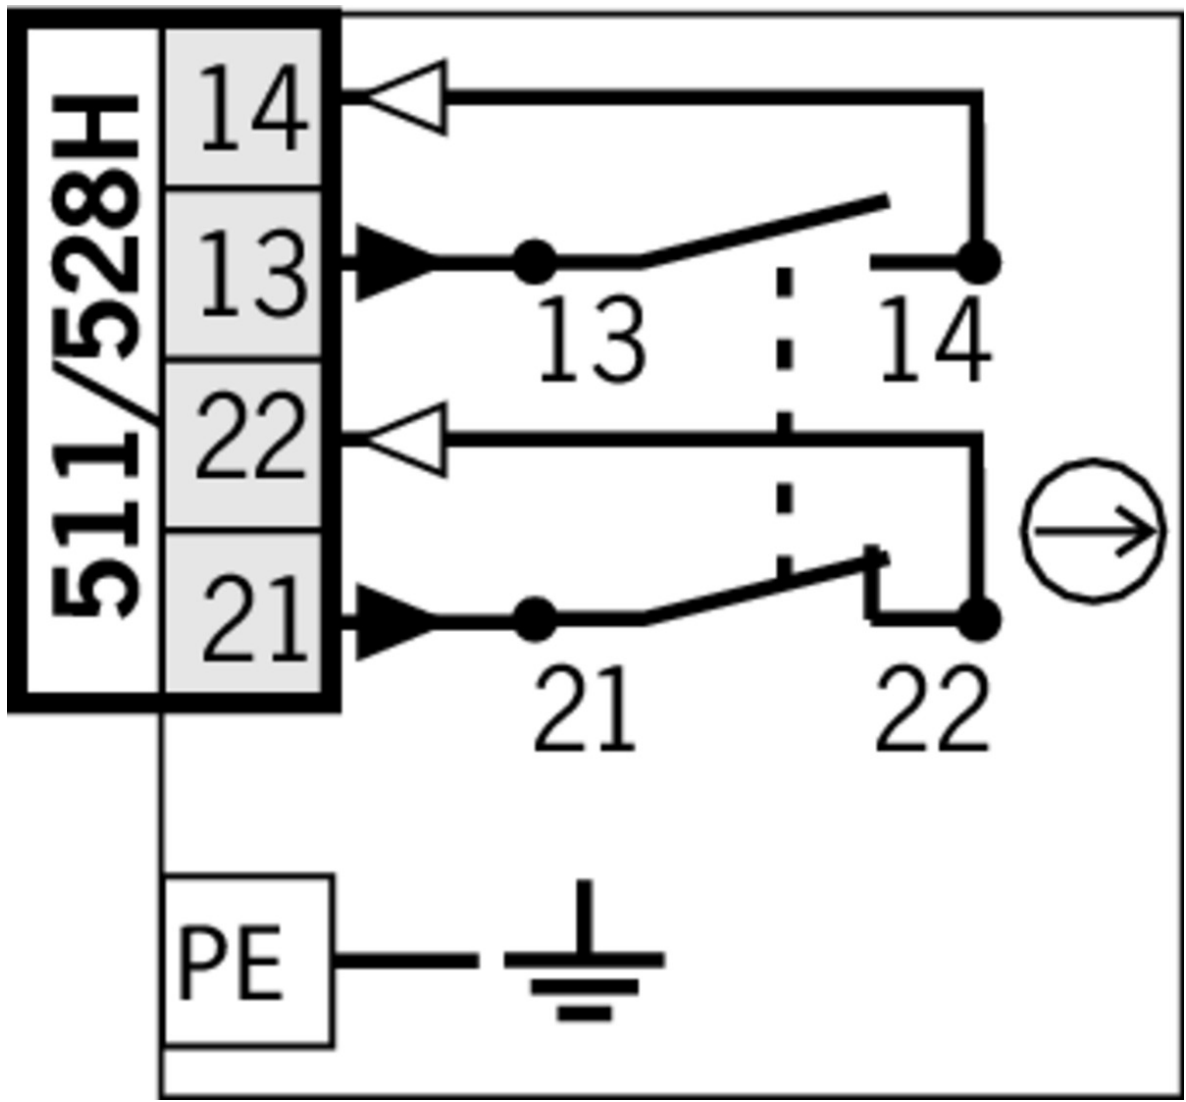

ITEM 090572 NZ1RK-528-MC1912

Description	Technical data	Accessories	Downloads
-------------	----------------	-------------	-----------

Features

- › Steel roller \varnothing 8 mm
- › Cable entry M20 x 1.5
- › With ball bearings

Approach direction

- › Figure
Horizontal
Can be adjusted in 90° steps

Switching element

528H Slow-action switching contact 1 NC \ominus + 1 NO

Approvals

Mechanical values and environment

Housing material	Anodized die-cast alloy
Weight	
	Net 0,3 kg
Ambient temperature	-25 ... 80 °C
Degree of protection	IP67
Mechanical life	30 x 10 ⁶
Contact material	Silver alloy, gold flashed
Switching principle	Slow-action switching contact
Installation position	Any
Number of door position positively driven contacts	1
Number of NO contacts	1
Connection	
	1 x M20 x 1.5
Approach speed	
	max. 0,1 ... 80 m/min
Actuating element	
	Ball bearing Roller plunger ^[1]
Actuating force	15 ... 30 N

Electrical connection ratings

Rated thermal current I _{th}	4 A
Utilization category according to EN 60947-5-1	
	AC-15 4A 230V
	DC-13 4A 24V
Short circuit protection according to IEC 60269-1	
	(Fuse) 4A gG
Rated insulation voltage U _i	250 V
Rated impulse withstand voltage U _{imp}	2,5 kV
Switching current	
	Min. at DC 24V 1 mA
Connection cross-section	0,34 ... 1,5 mm ²

Miscellaneous

C number	
----------	--

Travel diagram

Legende

-  Contacts closed
-  Contacts open
-  Contacts positively driven

Connection material

- Cable glands M20x1.5

077683 EKVM20/06