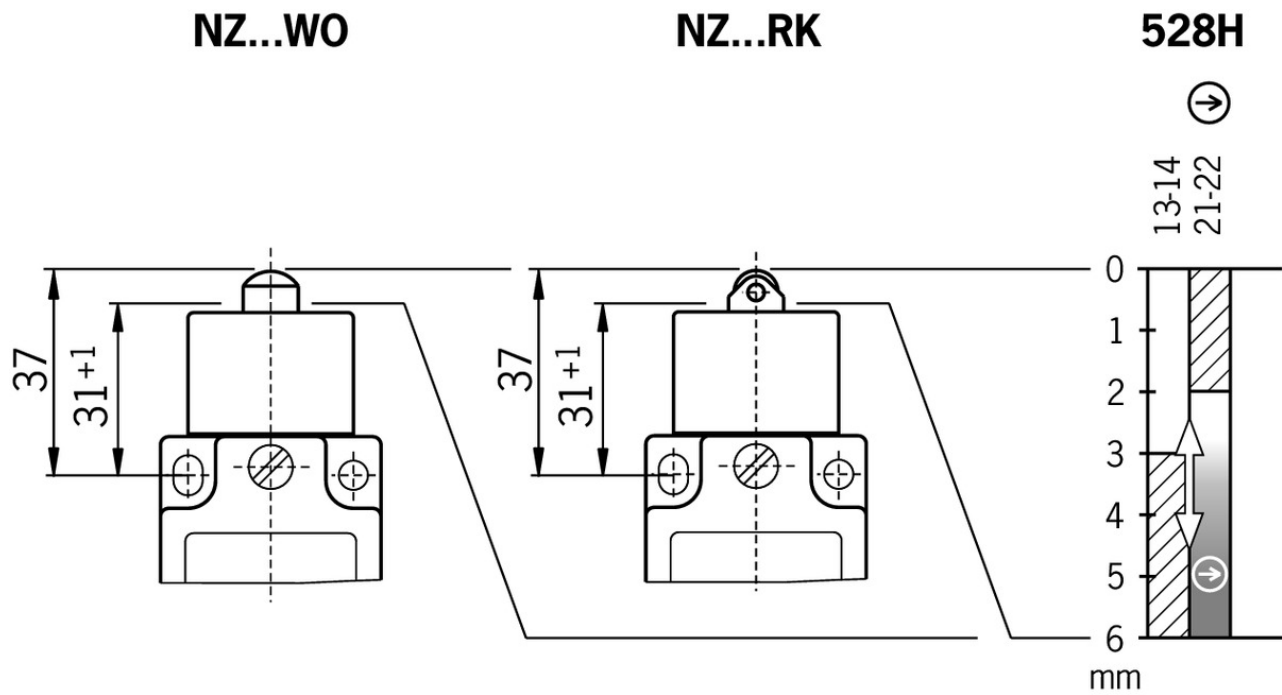

ITEM 090572 NZ1RK-528-MC1912

Description	Technical data	Accessories	Downloads
-------------	----------------	-------------	-----------

Features

- › Steel roller \varnothing 8 mm
- › Cable entry M20 x 1.5
- › With ball bearings

Approach direction

- › Figure
Horizontal
Can be adjusted in 90° steps

Switching element

528H Slow-action switching contact 1 NC \ominus + 1 NO

Approvals

Mechanical values and environment

Housing material	Anodized die-cast alloy
Weight	
	Net 0,3 kg
Ambient temperature	-25 ... 80 °C
Degree of protection	IP67
Mechanical life	30 x 10 ⁶
Contact material	Silver alloy, gold flashed
Switching principle	Slow-action switching contact
Installation position	Any
Number of door position positively driven contacts	1
Number of NO contacts	1
Connection	
	1 x M20 x 1.5
Approach speed	
	max. 0,1 ... 80 m/min
Actuating element	
	Ball bearing Roller plunger ^[1]
Actuating force	15 ... 30 N

Miscellaneous

C number	
----------	--

Travel diagram

Legende

-  Contacts closed
-  Contacts open
-  Contacts positively driven

Connection material

- Cable glands M20x1.5

077683 EKVM20/06