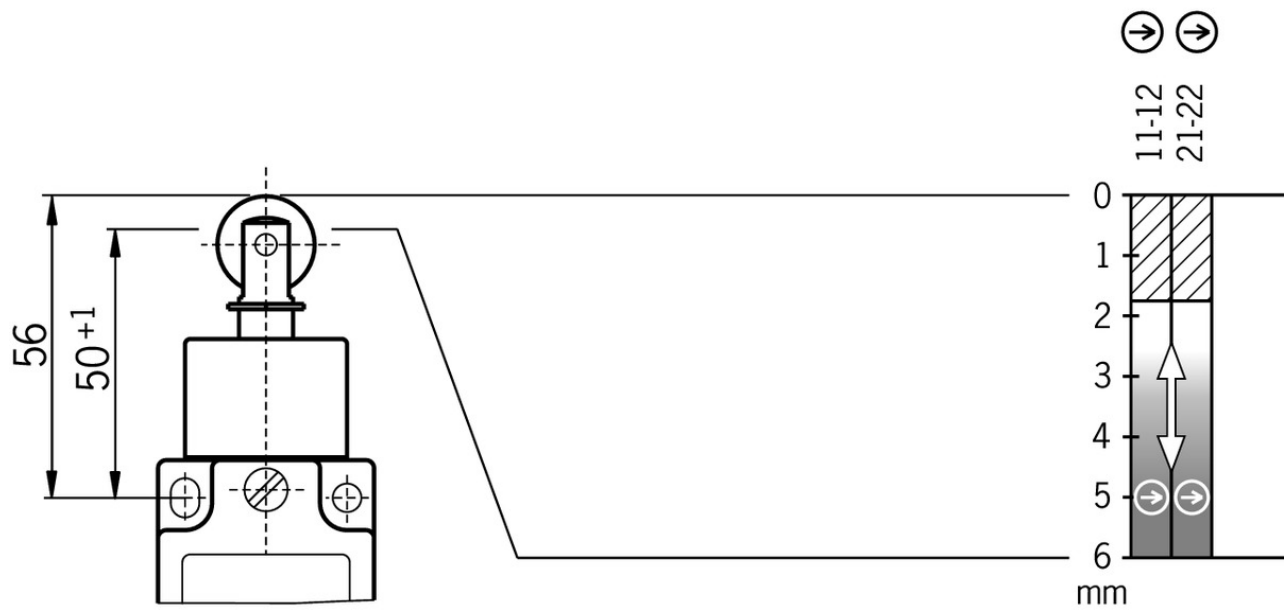

Approach direction

- › Figure
Horizontal
Can be adjusted in 90° steps

LED function display

- A function display is available for the following voltage range:
- › AC/DC 12-60 V red

Switching element

538H Slow-action switching contact 2 NC \ominus

Approvals

Mechanical values and environment

Housing material	Anodized die-cast alloy
Weight	Net 0,3 kg
Ambient temperature	-25 ... 80 °C
Degree of protection	IP67
Mechanical life	30 x 10 ⁶
Contact material	Silver alloy, gold flashed
Switching principle	Slow-action switching contact
Installation position	Any
Number of door position positively driven contacts	2
Connection	1 x M20 x 1.5
Approach speed	max. 0,1 ... 20 m/min
Actuating element	Plain bearing metal Roller plunger ^[1]
Actuating force	15 ... 30 N

Reliability values acc. to EN ISO 13849-1

	Monitoring of the safety guard position
B10 _D	20×10^6

[1] d roller = 18 mm

Dimension drawing

Travel diagram

NZ...RL

538H

Legende

-  Contacts closed
-  Contacts open
-  Contacts positively driven

Function expansion

- LED function display NZ

029220 NGL060RT

Connection material

- Cable glands M20x1.5

077683 EKVM20/06

077684 EKVM20/09