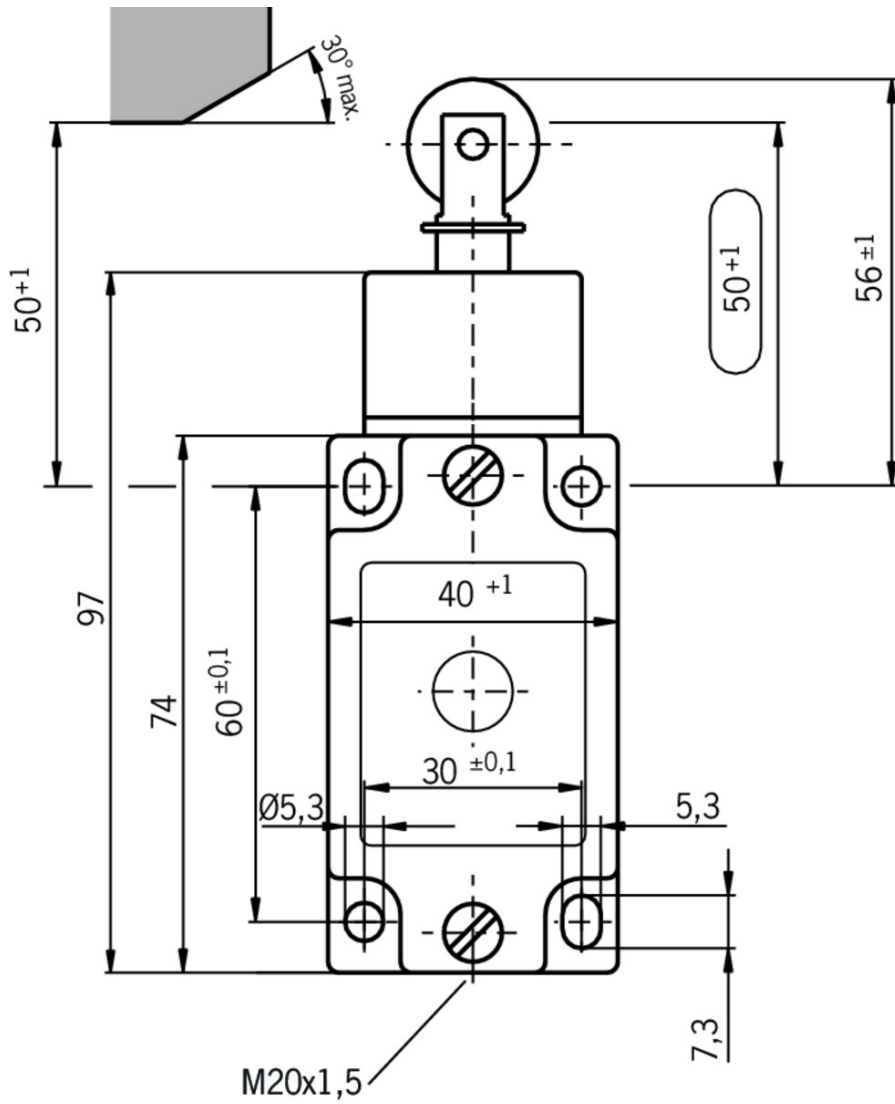

ITEM 090940 NZ1RL-538L060-M

Description	Technical data	Accessories	Downloads
-------------	----------------	-------------	-----------

Features

- › Steel roller \varnothing 18 mm
- › Cable entry M20 x 1.5
- › LED indicator

Approach direction

- › Figure
Horizontal
Can be adjusted in 90° steps

LED function display

- A function display is available for the following voltage range:
- › AC/DC 12-60 V red

Switching element

538H Slow-action switching contact 2 NC \ominus

Approvals

Mechanical values and environment

Housing material	Anodized die-cast alloy
Weight	Net 0,3 kg
Ambient temperature	-25 ... 80 °C
Degree of protection	IP67
Mechanical life	30 x 10 ⁶
Contact material	Silver alloy, gold flashed
Switching principle	Slow-action switching contact
Installation position	Any
Number of door position positively driven contacts	2
Connection	1 x M20 x 1.5
Approach speed	max. 0,1 ... 20 m/min
Actuating element	Plain bearing metal Roller plunger ^[1]
Actuating force	15 ... 30 N

Reliability values acc. to EN ISO 13849-1

	Monitoring of the safety guard position
B10 _D	20×10^6

[1] d roller = 18 mm

Dimension drawing

Travel diagram

NZ...RL

538H

Legende