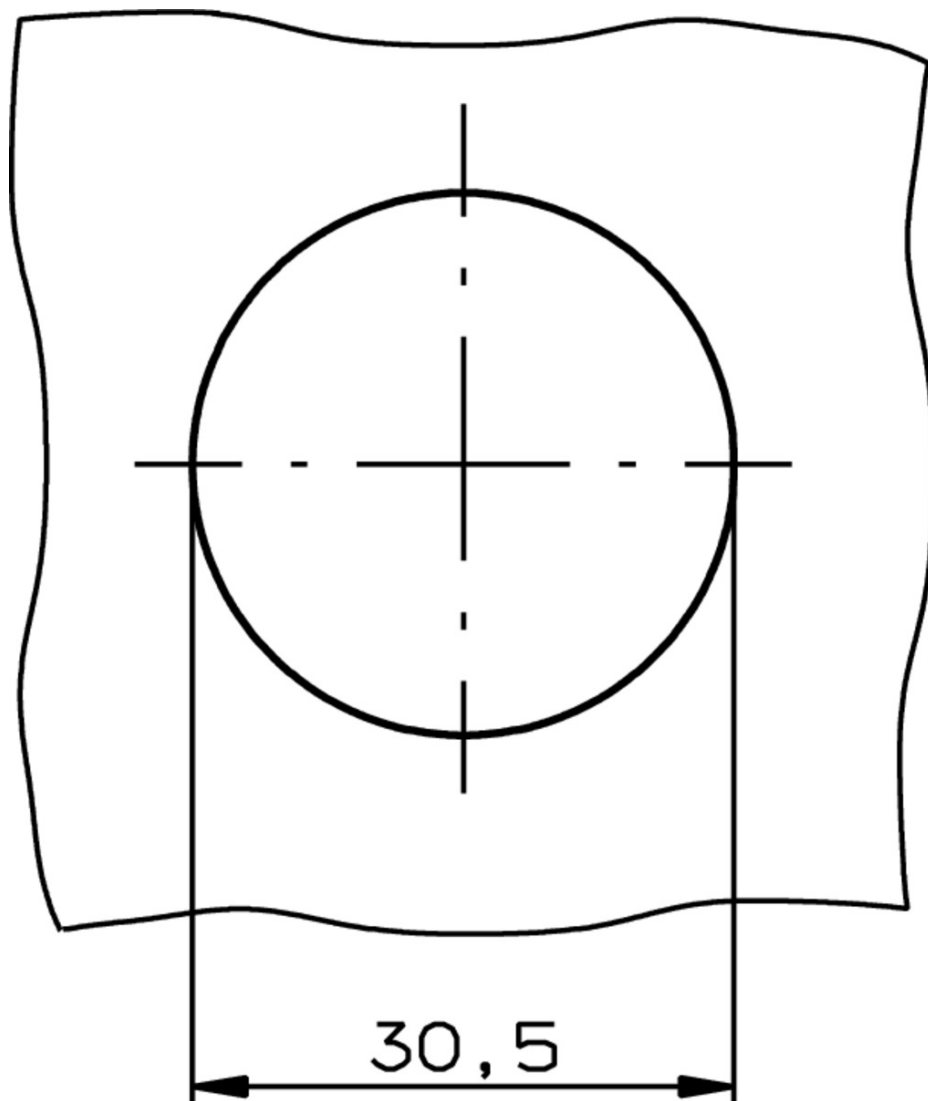

Dimension drawing