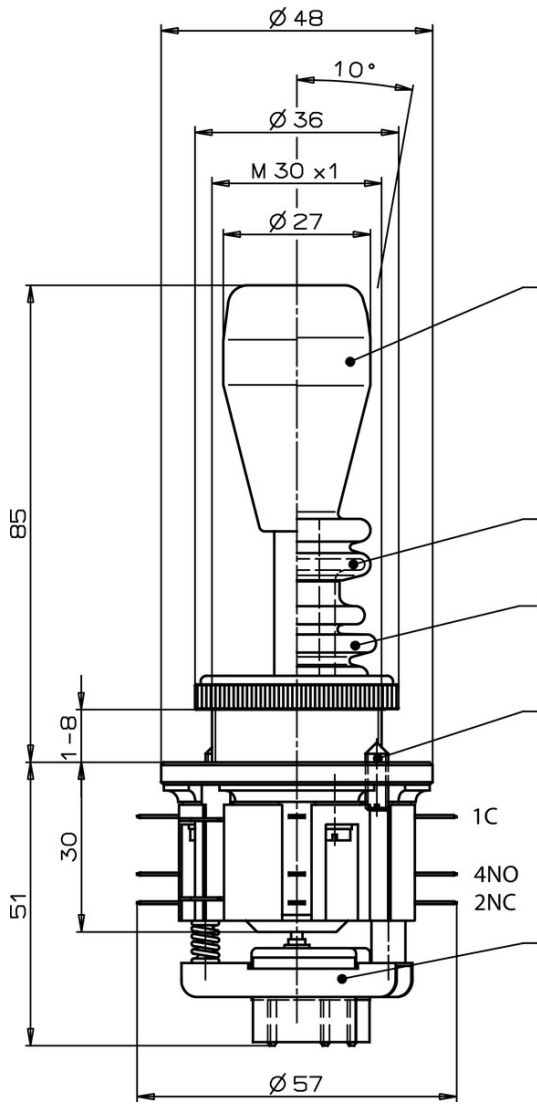

ITEM 028525 WKT2/4W

Description	Technical data	Accessories	Downloads
-------------	----------------	-------------	-----------

Features

- › Front panel installation according to IEC 947-5-1 D30
- › Push button with two actuating directions
- › Two changeover contacts with tab connector 2.8 x 0.5 IEC 760 for each actuating direction
- › Bellows

Approvals

Mechanical values and environment

Material	
	Housing thermoplastic/aluminum
	Switching lever stainless steel
	Bellows elastomer black ^[1]

Weight		
	Net	0,17 kg
Ambient temperature		-5 ... 65 °C
Degree of protection		IP65 on the front with bellows
Mechanical life		min.1 x 10 ⁶
Contact material		Silver alloy
Switching principle		changeover contact C IEC 947-5-1 [2]
Mounting method		IEC 947-5-1 D30 [3]
Number of monitoring contacts		4 [4]
Connection		Tab connector 2.8x0.5 IEC760
Actuating directions		2 [5]

Miscellaneous

Additional feature	Bellows
--------------------	---------

[1] PAK arm

[2] Snap-action contact element, design ES584

[3] (Bore 30.5)

[4] 2 directions

[5] Button

Dimension drawing

Dimension drawing

Wiring diagram

Pushbutton D

Switching function

Switching element

Switching functions

Catalogs

Einhebel-Befehlsgeräte Joystick Switches Manipulateurs Manipuladores