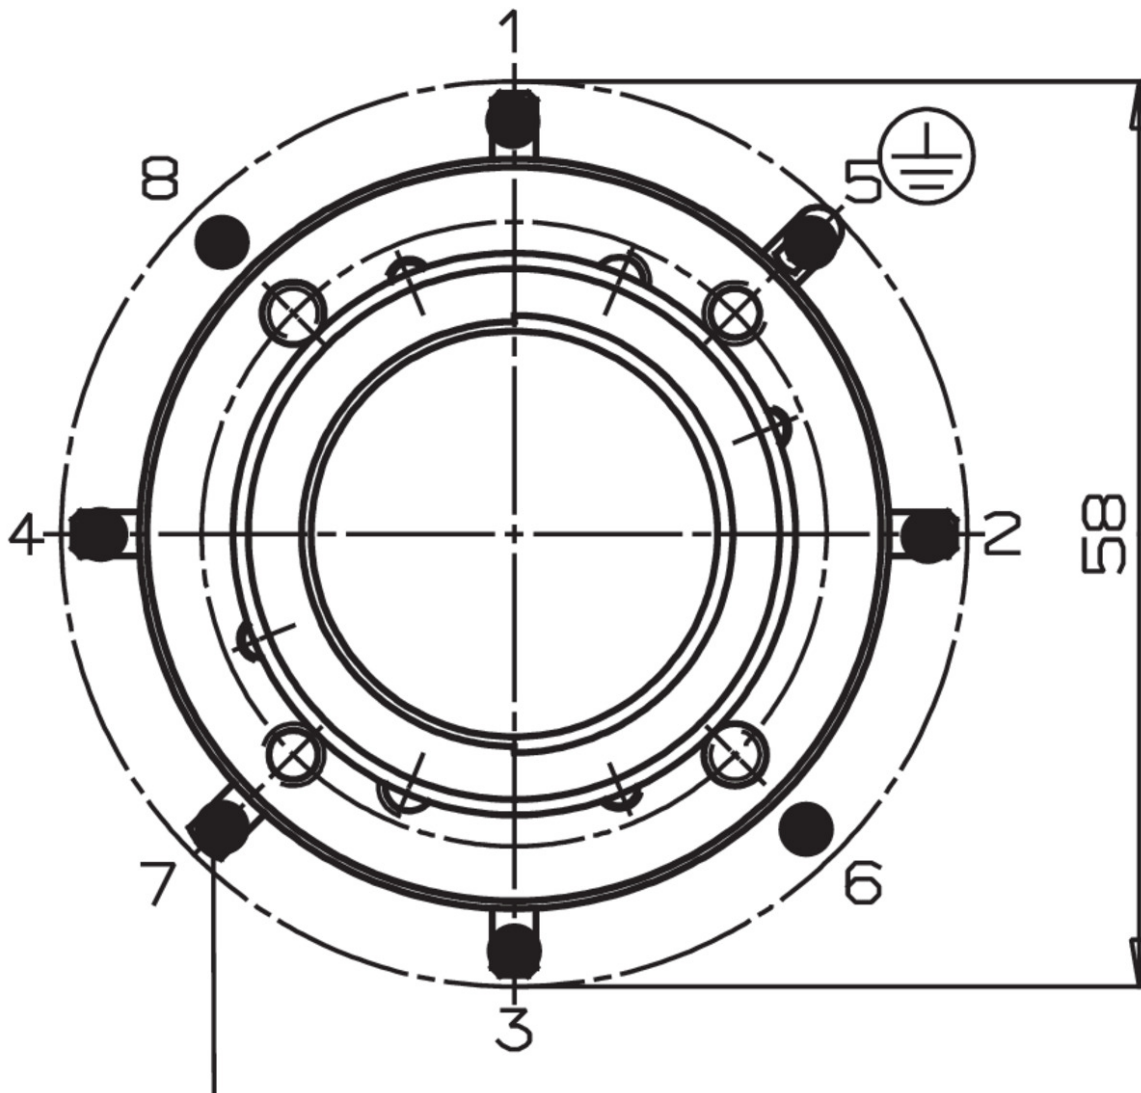

ITEM 028525 WKT2/4W

Description	Technical data	Accessories	Downloads
-------------	----------------	-------------	-----------

Features

- › Front panel installation according to IEC 947-5-1 D30
- › Push button with two actuating directions
- › Two changeover contacts with tab connector 2.8 x 0.5 IEC 760 for each actuating direction
- › Bellows

Approvals

Mechanical values and environment

Material	
	Housing thermoplastic/aluminum
	Switching lever stainless steel
	Bellows elastomer black ^[1]

Weight		
	Net	0,17 kg
Ambient temperature		-5 ... 65 °C
Degree of protection		IP65 on the front with bellows
Mechanical life		min.1 x 10 ⁶
Contact material		Silver alloy
Switching principle		changeover contact C IEC 947-5-1 [2]
Mounting method		IEC 947-5-1 D30 [3]
Number of monitoring contacts		4 [4]
Connection		Tab connector 2.8x0.5 IEC760
Actuating directions		2 [5]

Miscellaneous

Additional feature	Bellows
--------------------	---------

[1] PAK arm

[2] Snap-action contact element, design ES584

[3] (Bore 30.5)

[4] 2 directions

[5] Button

Dimension drawing

Dimension drawing

Wiring diagram

Pushbutton D

Switching function

Switching element

Switching functions

Catalogs

Einhebel-Befehlsgeräte Joystick Switches Manipulateurs Manipuladores