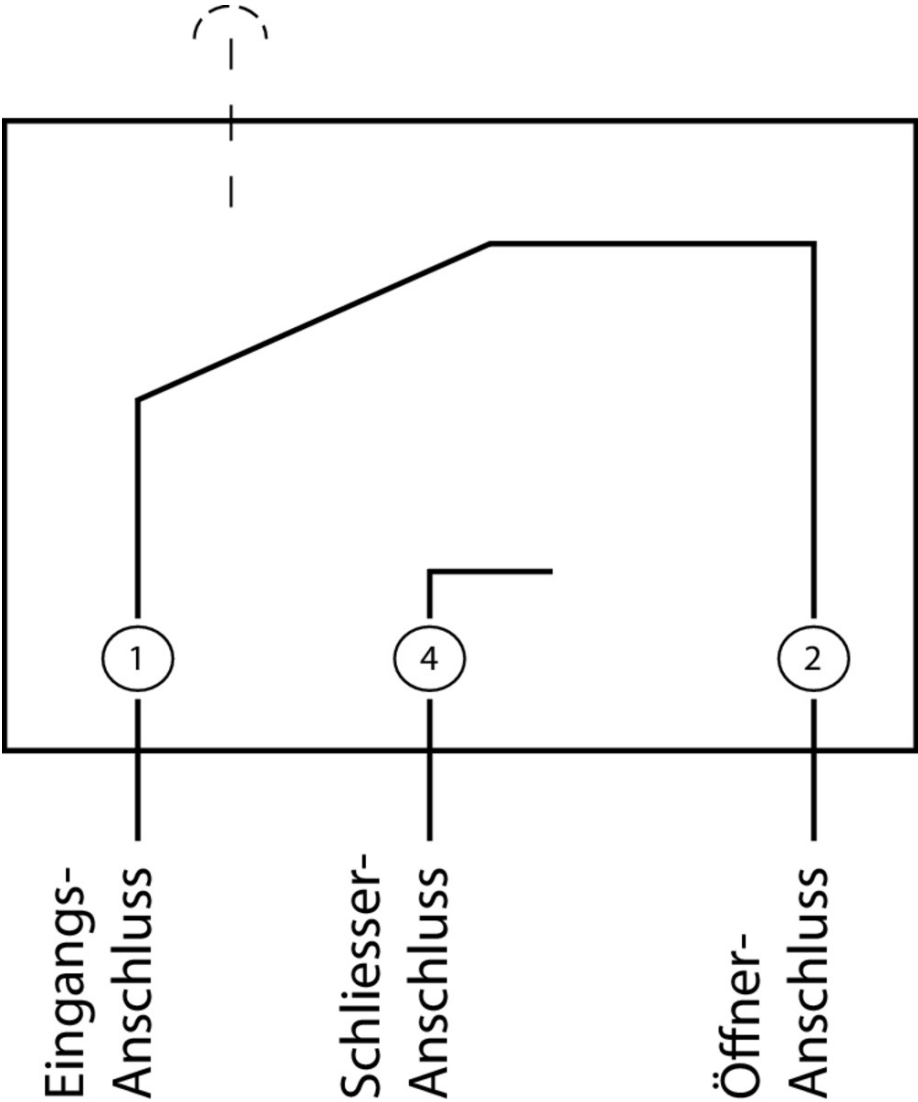

ITEM 028525 WKT2/4W

Description	Technical data	Accessories	Downloads
-------------	----------------	-------------	-----------

Features

- › Front panel installation according to IEC 947-5-1 D30
- › Push button with two actuating directions
- › Two changeover contacts with tab connector 2.8 x 0.5 IEC 760 for each actuating direction
- › Bellows

Approvals

Mechanical values and environment

Material	
	Housing thermoplastic/aluminum
	Switching lever stainless steel
	Bellows elastomer black ^[1]

Weight		
	Net	0,17 kg
Ambient temperature		-5 ... 65 °C
Degree of protection		IP65 on the front with bellows
Mechanical life		min.1 x 10 ⁶
Contact material		Silver alloy
Switching principle		changeover contact C IEC 947-5-1 [2]
Mounting method		IEC 947-5-1 D30 [3]
Number of monitoring contacts		4 [4]
Connection		Tab connector 2.8x0.5 IEC760
Actuating directions		2 [5]

Miscellaneous

Additional feature	Bellows
--------------------	---------

[1] PAK arm

[2] Snap-action contact element, design ES584

[3] (Bore 30.5)

[4] 2 directions

[5] Button

Dimension drawing

Dimension drawing

Wiring diagram

Pushbutton D

Switching function

Switching element

Switching functions

Catalogs

Einhebel-Befehlsgeräte Joystick Switches Manipulateurs Manipuladores