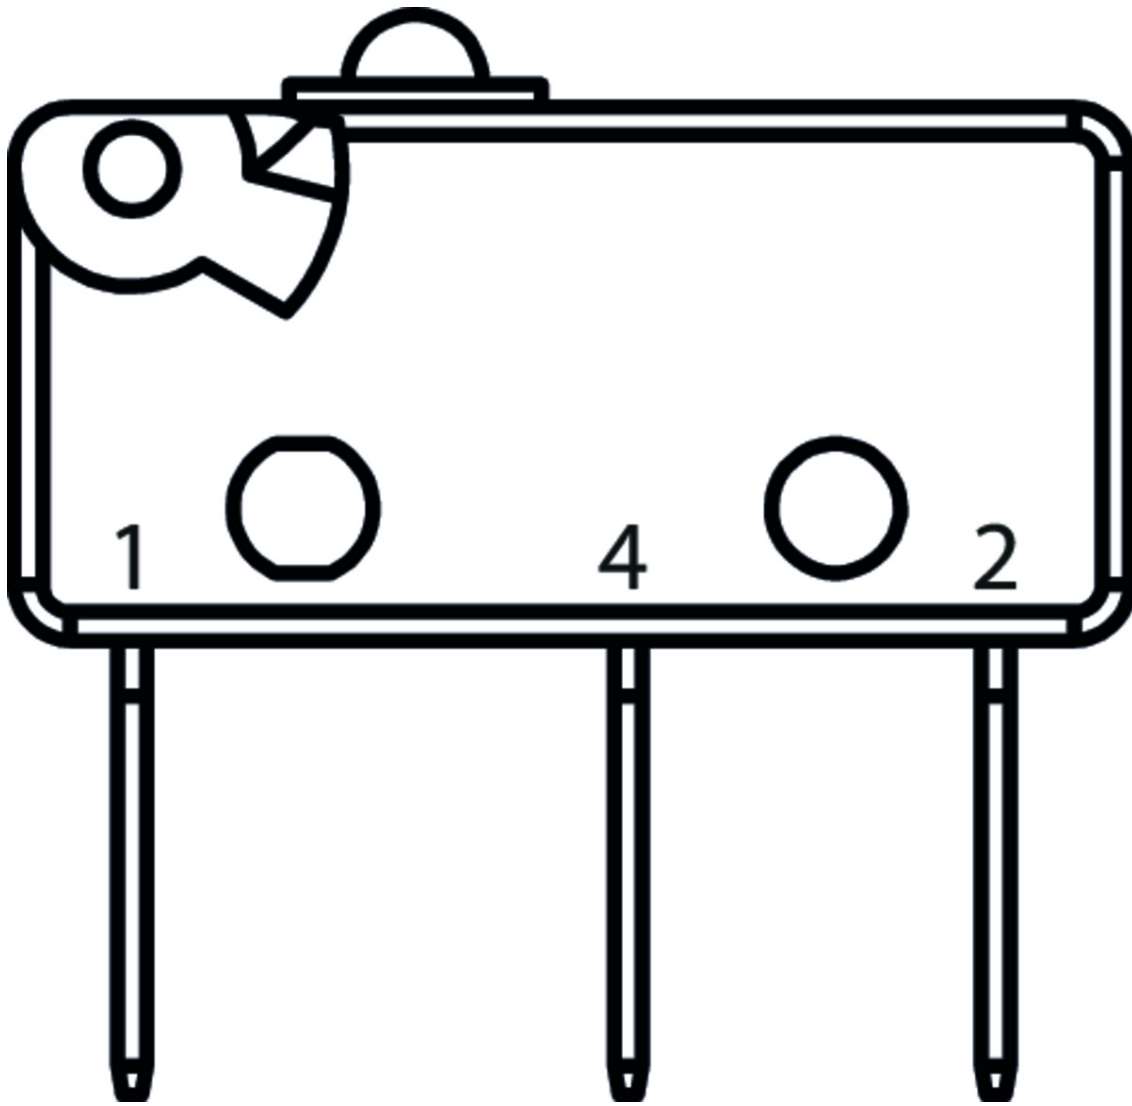

ITEM 028525 WKT2/4W

Description	Technical data	Accessories	Downloads
-------------	----------------	-------------	-----------

Features

- › Front panel installation according to IEC 947-5-1 D30
- › Push button with two actuating directions
- › Two changeover contacts with tab connector 2.8 x 0.5 IEC 760 for each actuating direction
- › Bellows

Approvals

Mechanical values and environment

Material	
	Housing thermoplastic/aluminum
	Switching lever stainless steel
	Bellows elastomer black ^[1]

Weight		
	Net	0,17 kg
Ambient temperature		-5 ... 65 °C
Degree of protection		IP65 on the front with bellows
Mechanical life		min.1 x 10 ⁶
Contact material		Silver alloy
Switching principle		changeover contact C IEC 947-5-1 [2]
Mounting method		IEC 947-5-1 D30 [3]
Number of monitoring contacts		4 [4]
Connection		Tab connector 2.8x0.5 IEC760
Actuating directions		2 [5]

Dimension drawing

Wiring diagram

Pushbutton D

Switching function

Switching element

Switching functions

Catalogs

Einhebel-Befehlsgeräte Joystick Switches Manipulateurs Manipuladores