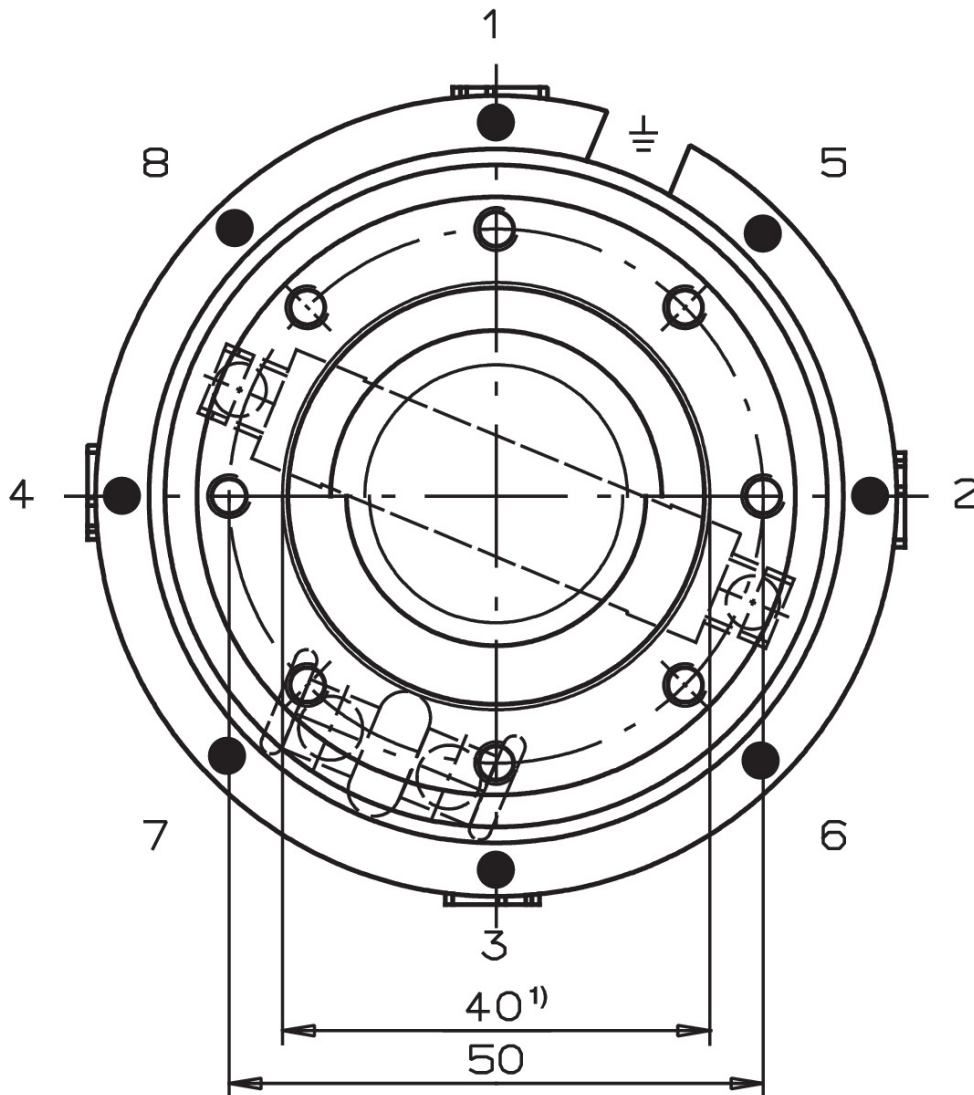

ITEM 075682 WES1-8W

Description	Technical data	Accessories	Downloads
-------------	----------------	-------------	-----------

Features

- › Front panel installation at rear or with front plate
- › Switch with actuating directions 1-8
- › One changeover contact with screw terminal for each actuating direction
- › Bellows

Approvals

Mechanical values and environment

Material	
	Housing thermoplastic/aluminum
	Switching lever galvanized steel
	Bellows elastomer black [1]

Weight		
	Net	0,65 kg
Ambient temperature		-25 ... 65 °C
Degree of protection		IP65 on the front with bellows
Mechanical life		min.1 x 10 ⁶
Contact material		Silver alloy
Switching principle		Changeover contact ZA IEC 947-5-1 [2]
Mounting method		1x hole 42 and 8x 4.5 for M4 [3]
Number of monitoring contacts		8 [4]
Connection		Screw terminal
Actuating directions		8 [5]

Miscellaneous

Additional feature	Bellows
--------------------	---------

[1] PAK arm

[2] Snap-action contact element, design ES502V1

[3] See drawing

[4] 8 directions

[5] Switch

Dimension drawing

Dimension drawing

Wiring diagram

Pushbutton D

Switching element

Switching functions

Catalogs

Einhebel-Befehlsgeräte Joystick Switches Manipulateurs Manipuladores

	Doc. no.	Version	Language	Download
Einhebel-Befehlsgeräte	076614	13-06/16		 1.2 MB
Manipulateurs	111527	13-06/16		 1.2 MB
Manipuladores	111528	13-06/16		 1.2 MB
Joystick Switches	076654	13-06/16		 1.2 MB