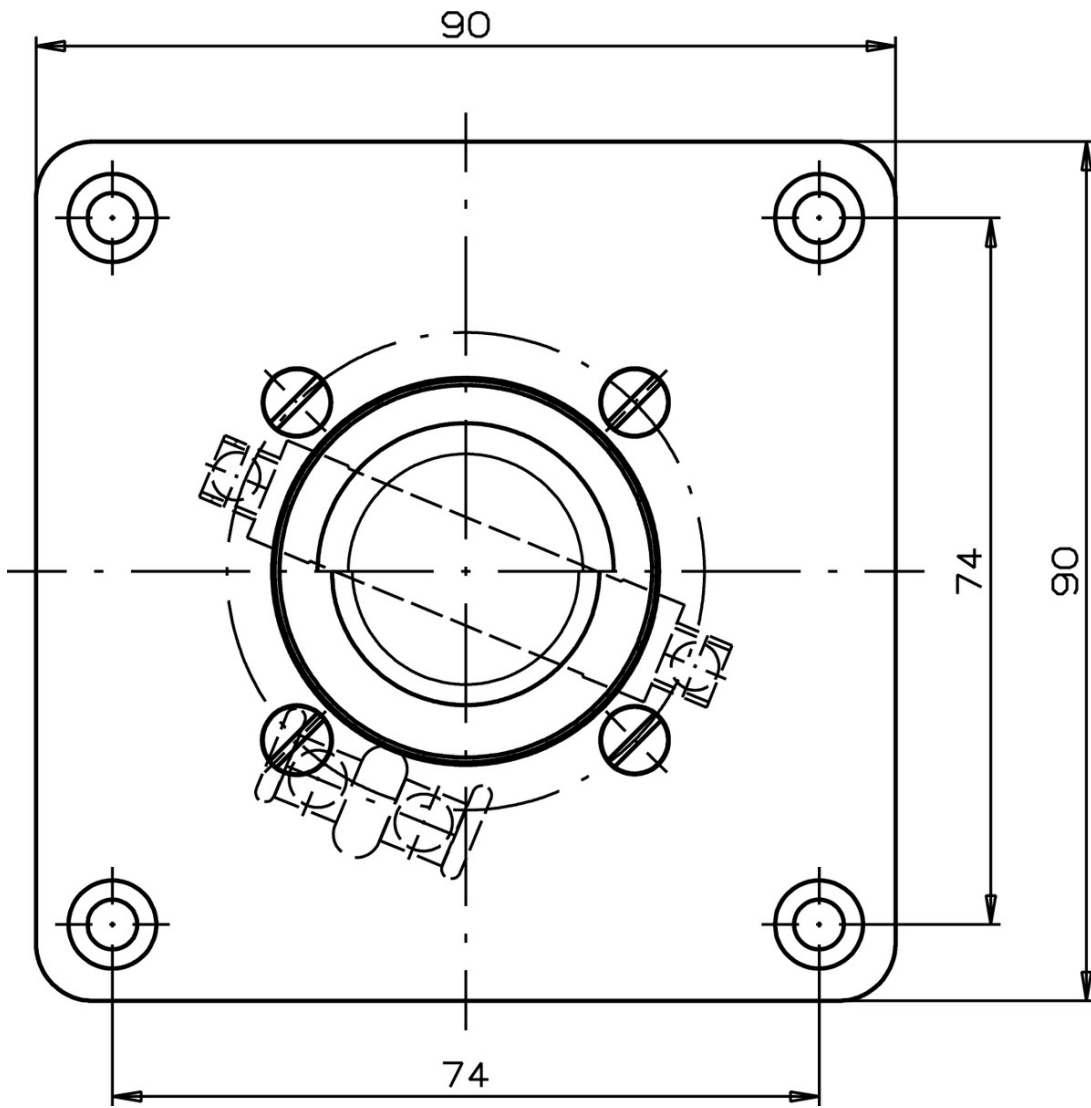

Dimension drawing