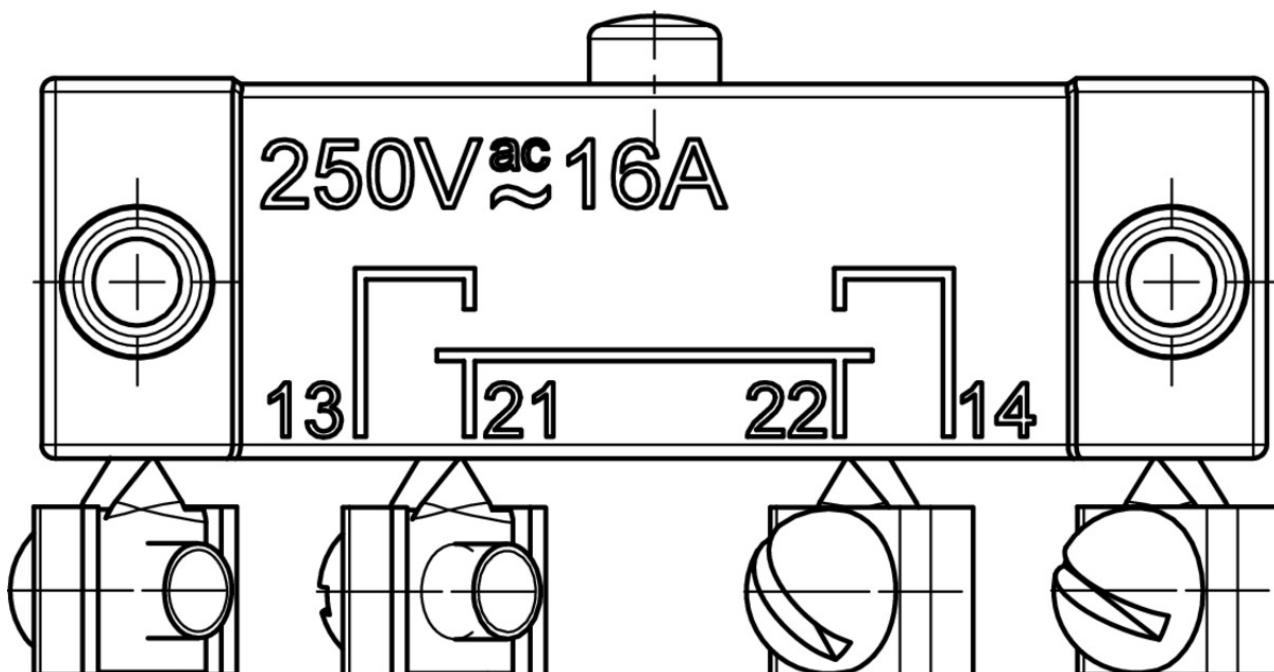

Approvals

Mechanical values and environment

Material	
	Housing thermoplastic/aluminum
	Switching lever galvanized steel
	Bellows elastomer black [1]

Weight		
	Net	0,65 kg
Ambient temperature		-25 ... 65 °C
Degree of protection		IP65 on the front with bellows
Mechanical life		min.1 x 10 ⁶
Contact material		Silver alloy
Switching principle		Changeover contact ZA IEC 947-5-1 [2]
Mounting method		1x hole 42 and 8x 4.5 for M4 [3]
Number of monitoring contacts		8 [4]
Connection		Screw terminal
Actuating directions		8 [5]

Dimension drawing

Wiring diagram

Pushbutton D

Switching element

Switching functions

Catalogs

Einhebel-Befehlsgeräte Joystick Switches Manipulateurs Manipuladores

	Doc. no.	Version	Language	Download
Einhebel-Befehlsgeräte	076614	13-06/16		 1.2 MB
Manipulateurs	111527	13-06/16		 1.2 MB
Manipuladores	111528	13-06/16		 1.2 MB
Joystick Switches	076654	13-06/16		 1.2 MB