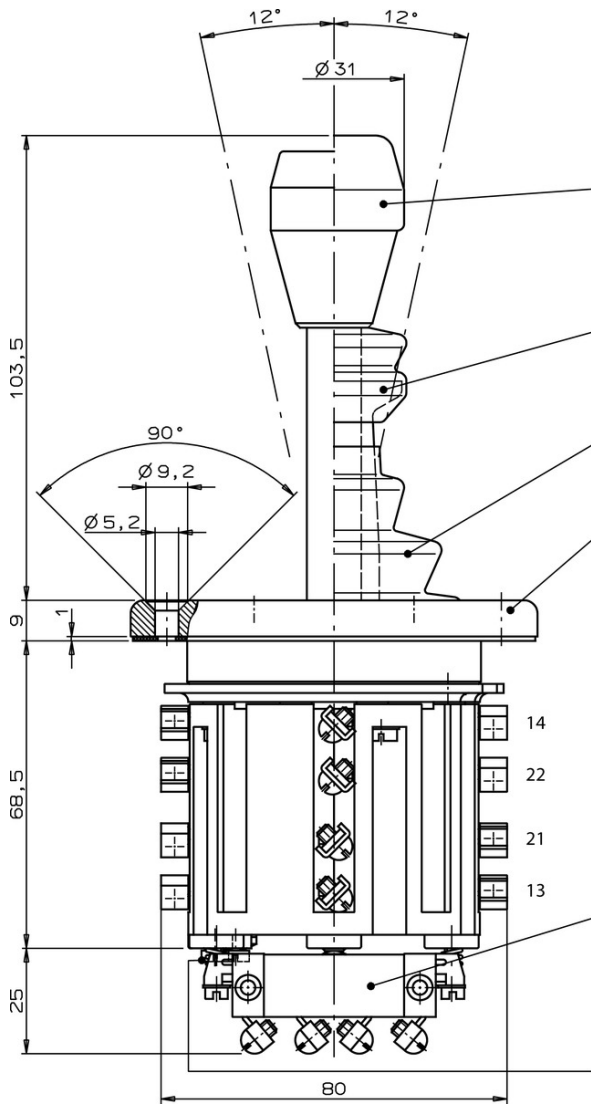

ITEM 075682 WES1-8W

Description	Technical data	Accessories	Downloads
-------------	----------------	-------------	-----------

Features

- › Front panel installation at rear or with front plate
- › Switch with actuating directions 1-8
- › One changeover contact with screw terminal for each actuating direction
- › Bellows

Approvals

Mechanical values and environment

Material	
	Housing thermoplastic/aluminum
	Switching lever galvanized steel
	Bellows elastomer black [1]

Weight		
	Net	0,65 kg
Ambient temperature		-25 ... 65 °C
Degree of protection		IP65 on the front with bellows
Mechanical life		min.1 x 10 ⁶
Contact material		Silver alloy
Switching principle		Changeover contact ZA IEC 947-5-1 [2]
Mounting method		1x hole 42 and 8x 4.5 for M4 [3]
Number of monitoring contacts		8 [4]
Connection		Screw terminal
Actuating directions		8 [5]

Miscellaneous

Additional feature	Bellows
--------------------	---------

[1] PAK arm

[2] Snap-action contact element, design ES502V1

[3] See drawing

[4] 8 directions

[5] Switch

Dimension drawing

Dimension drawing

Wiring diagram

Pushbutton D

Switching element

Switching functions

Catalogs

Einhebel-Befehlsgeräte Joystick Switches Manipulateurs Manipuladores

	Doc. no.	Version	Language	Download
Einhebel-Befehlsgeräte	076614	13-06/16		 1.2 MB
Manipulateurs	111527	13-06/16		 1.2 MB
Manipuladores	111528	13-06/16		 1.2 MB
Joystick Switches	076654	13-06/16		 1.2 MB