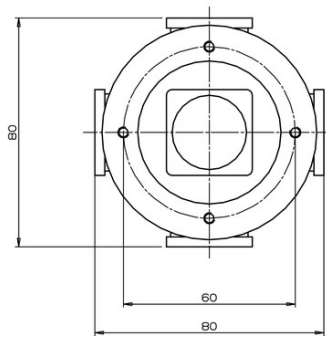

**Approvals**

**Mechanical values and environment**

Material	
	Housing thermoplastic/aluminum
	Switching lever galvanized steel
	Bellows elastomer black <sup>[1]</sup>

Weight	Net	0,75 kg
Ambient temperature	Button	-5 ... 65 °C
	Switch	-25 ... 65 °C
Degree of protection		IP65 on the front with bellows [2]
Mechanical life		min.1 x 10 <sup>6</sup>
Contact material		Silver alloy
Switching principle		changeover contact C IEC 947-5-1 [3]
Mounting method		Panel cut-out depending on version X or W [4]
Number of monitoring contacts		4max.4 [5]
Connection		Screw terminal
Actuating directions		Max. 3 positions (0-1-2) possible per type and directionmax.4

### Miscellaneous

Additional feature	
	Locking in O position
	Bellows W for flush mounting

[1] PAK arm

[2] Version W

[3] Snap-action contact element, design ES556

[4] See drawing panel cut-out

[5] 4 directions x 1 switching element

# Dimension drawing

**Dimension drawing**

Actuating directions

**Wiring diagram**

Connection diagram

ES 587

ES 556