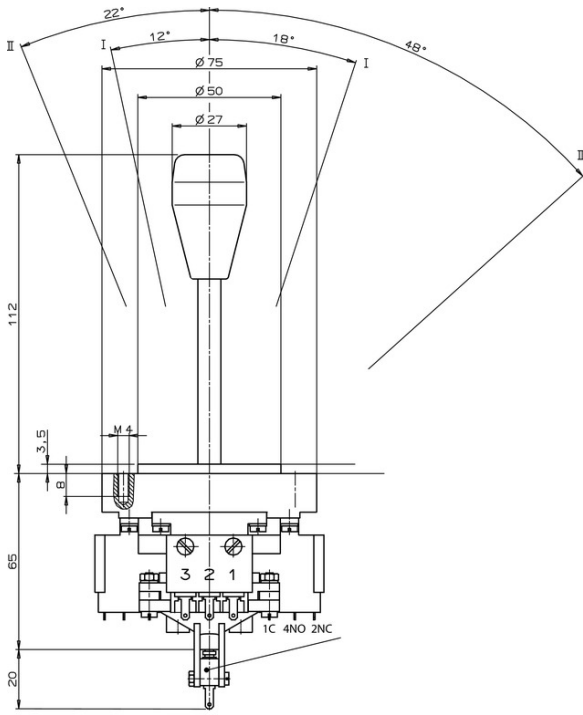

**ITEM 025571 KCB1E1E1E1E0000V0W**

Description	Technical data	Accessories	Downloads
-------------	----------------	-------------	-----------

**Features**

- › Screw terminal
- › 4 actuating directions
- › Locking in switch position 0 (V0)
- › Bellows for panel mounting (W)

**Approvals**

**Mechanical values and environment**

Material	
	Housing thermoplastic/aluminum
	Switching lever galvanized steel
	Bellows elastomer black <sup>[1]</sup>

Weight	Net	0,75 kg
Ambient temperature	Button	-5 ... 65 °C
	Switch	-25 ... 65 °C
Degree of protection		IP65 on the front with bellows [2]
Mechanical life		min.1 x 10 <sup>6</sup>
Contact material		Silver alloy
Switching principle		changeover contact C IEC 947-5-1 [3]
Mounting method		Panel cut-out depending on version X or W [4]
Number of monitoring contacts		4max.4 [5]
Connection		Screw terminal
Actuating directions		Max. 3 positions (0-1-2) possible per type and directionmax.4

### Miscellaneous

Additional feature	
	Locking in O position
	Bellows W for flush mounting

[1] PAK arm

[2] Version W

[3] Snap-action contact element, design ES556

[4] See drawing panel cut-out

[5] 4 directions x 1 switching element

# Dimension drawing

**Dimension drawing**

Actuating directions

**Wiring diagram**

Connection diagram

ES 587

ES 556