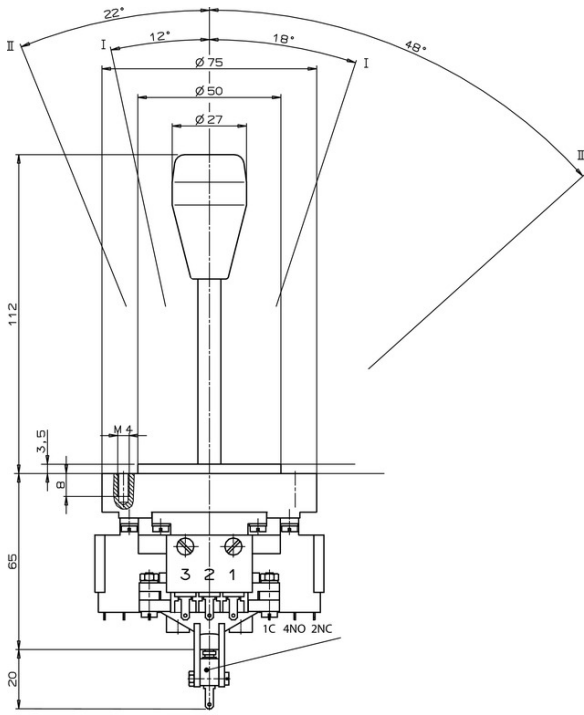

**ITEM 020176 KCB4E004E000000W**

Description	Technical data	Accessories	Downloads
-------------	----------------	-------------	-----------

**Features**

- › Screw terminal
- › 2 actuating directions
- › Bellows for panel mounting (W)

### Miscellaneous

Additional feature	Bellows W for flush mounting
--------------------	------------------------------

[1] PAK arm

[2] Version W

[3] Snap-action contact element, design ES556

[4] See drawing panel cut-out

[5] 2 directions x 1 switching element

# Dimension drawing

**Dimension drawing**

Actuating directions

**Wiring diagram**

Connection diagram

ES 587

ES 556