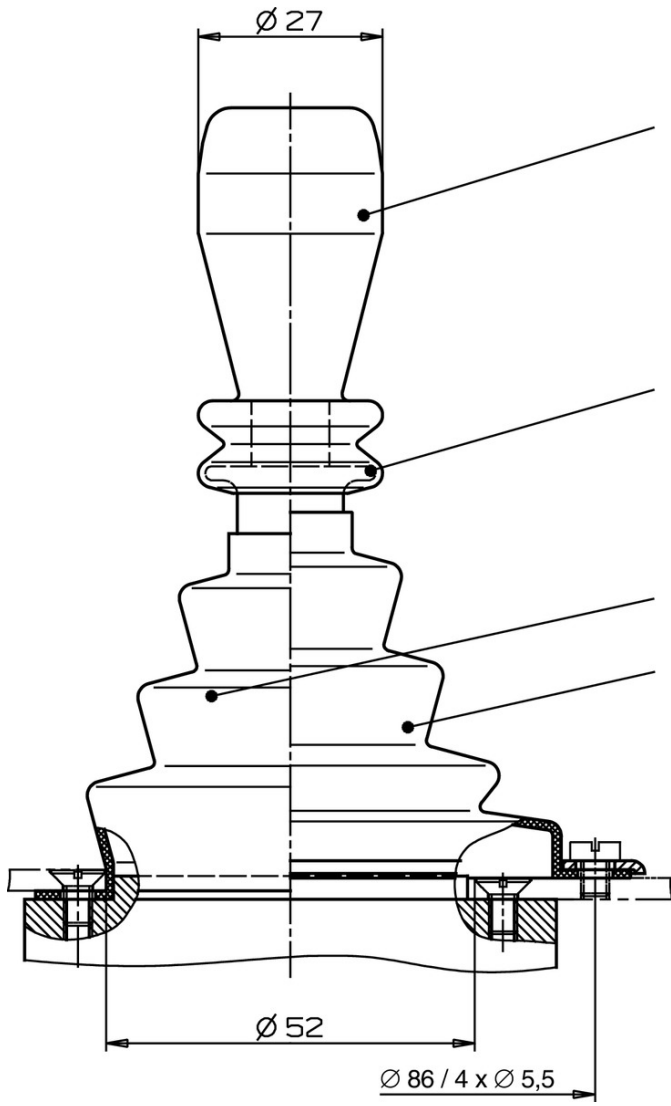

**ITEM 020176 KCB4E004E000000W**

Description	Technical data	Accessories	Downloads
-------------	----------------	-------------	-----------

**Features**

- › Screw terminal
- › 2 actuating directions
- › Bellows for panel mounting (W)

**Approvals**

**Mechanical values and environment**

Material	Housing thermoplastic/aluminum
	Switching lever galvanized steel
	Bellows elastomer black <sup>[1]</sup>
Weight	

	Net	0,75 kg
Ambient temperature	Button	-5 ... 65 °C
	Switch	-25 ... 65 °C
Degree of protection		IP65 on the front with bellows [2]
Mechanical life		min.1 x 10 <sup>6</sup>
Contact material		Silver alloy
Switching principle		changeover contact C IEC 947-5-1 [3]
Mounting method		Panel cut-out depending on version X or W [4]
Number of monitoring contacts		2max.2 [5]
Connection		Screw terminal
Actuating directions		Max. 3 positions (0-1-2) possible per type and directionmax.2

### Miscellaneous

Additional feature	Bellows W for flush mounting
--------------------	------------------------------

[1] PAK arm

[2] Version W

[3] Snap-action contact element, design ES556

[4] See drawing panel cut-out

# Dimension drawing

**Dimension drawing**

Actuating directions

**Wiring diagram**

Connection diagram

ES 587

ES 556