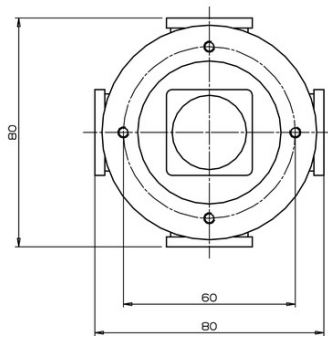

Dimension drawing