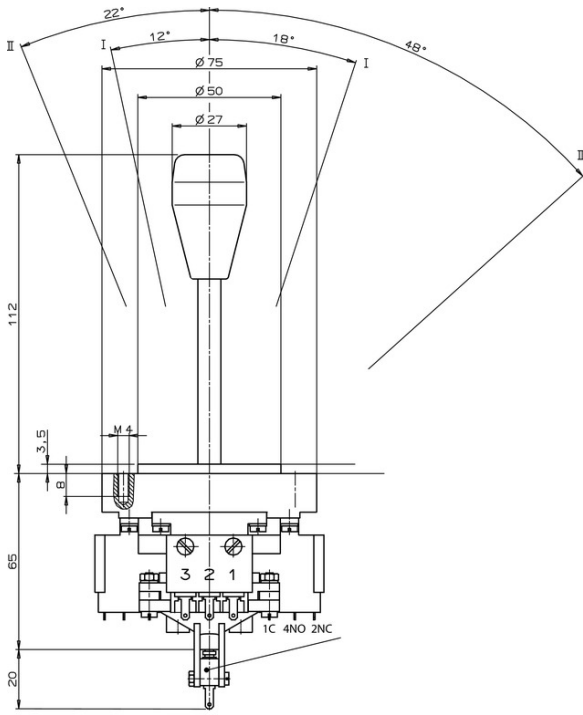

ITEM 022204 KCB5B005B000000W

Description	Technical data	Accessories	Downloads
-------------	----------------	-------------	-----------

Features

- › Screw terminal
- › 2 actuating directions
- › Bellows for panel mounting (W)

Approvals

Mechanical values and environment

Material	Housing thermoplastic/aluminum
	Switching lever galvanized steel
	Bellows elastomer black ^[1]
Weight	

	Net	0,75 kg
Ambient temperature	Button	-5 ... 65 °C
	Switch	-25 ... 65 °C
Degree of protection		IP65 on the front with bellows [2]
Mechanical life		min.1 x 10 ⁶
Contact material		Silver alloy
Switching principle		changeover contact C IEC 947-5-1 [3]
Mounting method		Panel cut-out depending on version X or W [4]
Number of monitoring contacts		4max.4 [5]
Connection		Screw terminal
Actuating directions		Max. 3 positions (0-1-2) possible per type and directionmax.2

Miscellaneous

Additional feature	Bellows W for flush mounting
--------------------	------------------------------

[1] PAK arm

[2] Version W

[3] Snap-action contact element, design ES556

[4] See drawing panel cut-out

[5] 2 directions x 2 switching elements

Dimension drawing

Dimension drawing

Actuating directions

Wiring diagram

Connection diagram

ES 587

ES 556