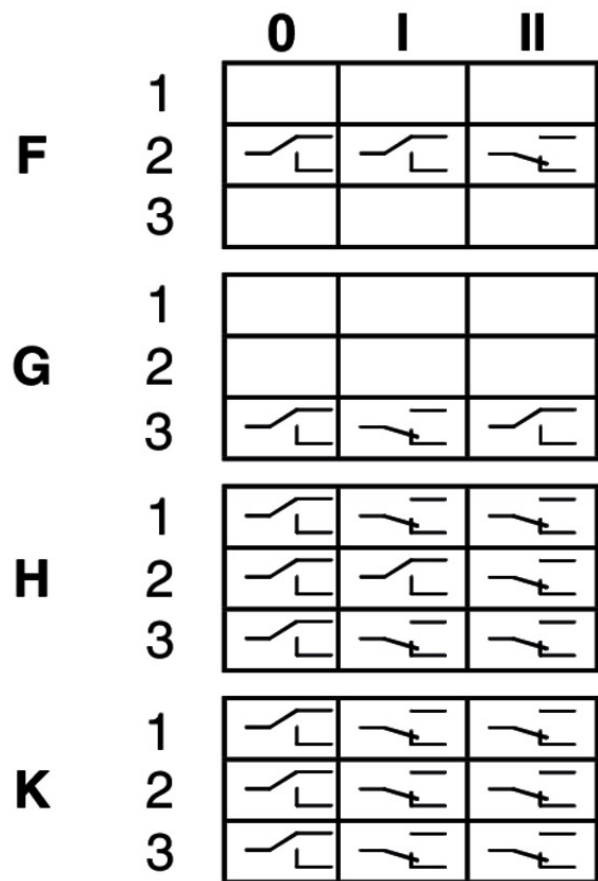

Switching functions

Catalogs

Einhebel-Befehlsgeräte Joystick Switches Manipulateurs Manipuladores

	Doc. no.	Version	Language	Download
Einhebel-Befehlsgeräte	076614	13-06/16		1.2 MB
Manipulateurs	111527	13-06/16		1.2 MB
Manipuladores	111528	13-06/16		1.2 MB
Joystick Switches	076654	13-06/16		1.2 MB

Declaration of conformity

EU-Konformitätserklärung

Doc. no.	Version	Language	Download