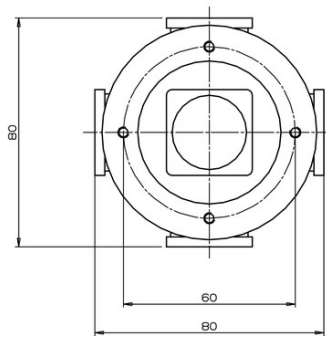

Approvals

Mechanical values and environment

Material	Housing thermoplastic/aluminum
	Switching lever galvanized steel
	Bellows elastomer black ^[1]
Weight	

	Net	0,75 kg
Ambient temperature	Button	-5 ... 65 °C
	Switch	-25 ... 65 °C
Degree of protection		IP65 on the front with bellows [2]
Mechanical life		min.1 x 10 ⁶
Contact material		Silver alloy
Switching principle		changeover contact C IEC 947-5-1 [3]
Mounting method		Panel cut-out depending on version X or W [4]
Number of monitoring contacts		4max.4 [5]
Connection		Screw terminal
Actuating directions		Max. 3 positions (0-1-2) possible per type and directionmax.2

Miscellaneous

Additional feature	Bellows W for flush mounting
--------------------	------------------------------

[1] PAK arm

[2] Version W

[3] Snap-action contact element, design ES556

[4] See drawing panel cut-out

[5] 2 directions x 2 switching elements

Dimension drawing

Dimension drawing

Actuating directions

Wiring diagram

Connection diagram

ES 587

ES 556