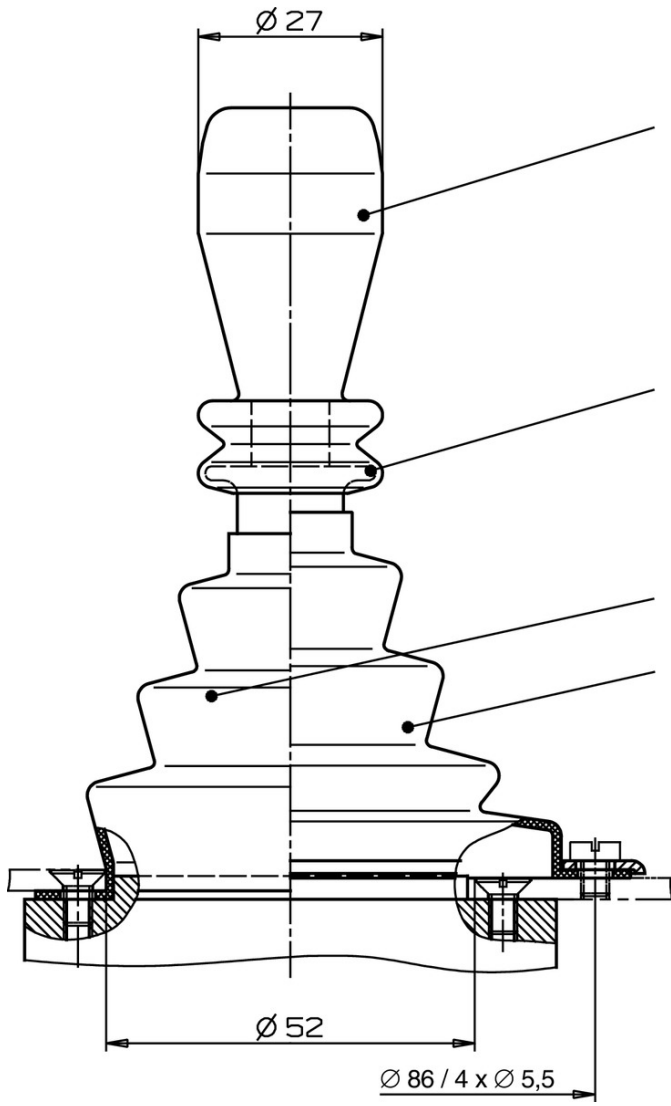

ITEM 022204 KCB5B005B000000W

Description	Technical data	Accessories	Downloads
-------------	----------------	-------------	-----------

Features

- › Screw terminal
- › 2 actuating directions
- › Bellows for panel mounting (W)

Approvals

Mechanical values and environment

Material	Housing thermoplastic/aluminum
	Switching lever galvanized steel
	Bellows elastomer black ^[1]
Weight	

	Net	0,75 kg
Ambient temperature	Button	-5 ... 65 °C
	Switch	-25 ... 65 °C
Degree of protection		IP65 on the front with bellows [2]
Mechanical life		min.1 x 10 ⁶
Contact material		Silver alloy
Switching principle		changeover contact C IEC 947-5-1 [3]
Mounting method		Panel cut-out depending on version X or W [4]
Number of monitoring contacts		4max.4 [5]
Connection		Screw terminal
Actuating directions		Max. 3 positions (0-1-2) possible per type and directionmax.2

Miscellaneous

Additional feature	Bellows W for flush mounting
--------------------	------------------------------

[1] PAK arm

[2] Version W

[3] Snap-action contact element, design ES556

[4] See drawing panel cut-out

[5] 2 directions x 2 switching elements

Dimension drawing

Dimension drawing

Actuating directions

Wiring diagram

Connection diagram

ES 587

ES 556