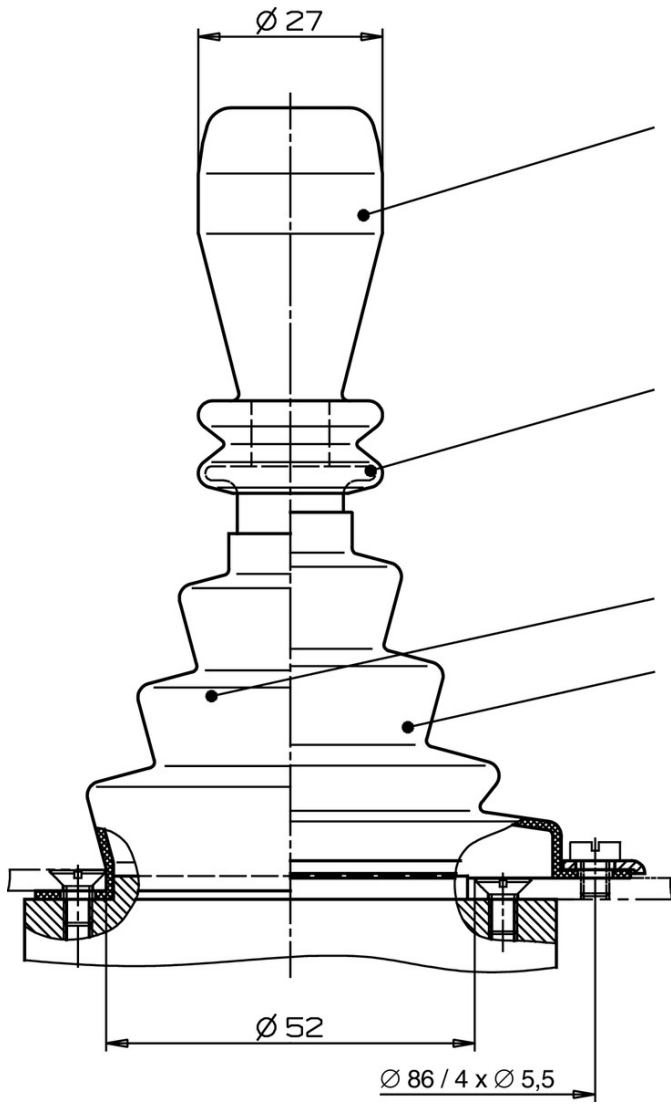

ITEM 050022 KCB1E1E1E1E5678W

Description	Technical data	Accessories	Downloads
-------------	----------------	-------------	-----------

Features

- › Screw terminal
- › 8 actuating directions
- › Bellows for panel mounting (W)

Approvals

Mechanical values and environment

Material	Housing thermoplastic/aluminum
	Switching lever galvanized steel
	Bellows elastomer black ^[1]
Weight	

	Net	0,75 kg
Ambient temperature	Button	-5 ... 65 °C
	Switch	-25 ... 65 °C
Degree of protection		IP65 on the front with bellows [2]
Mechanical life		min.1 x 10 ⁶
Contact material		Silver alloy
Switching principle		changeover contact C IEC 947-5-1 [3]
Mounting method		Panel cut-out depending on version X or W [4]
Number of monitoring contacts		4max.4 [5]
Connection		Screw terminal
Actuating directions		Max. 3 positions (0-1-2) possible per type and directionmax.8

Miscellaneous

Additional feature	Bellows W for flush mounting
--------------------	------------------------------

[1] PAK arm

[2] Version W

[3] Snap-action contact element, design ES556

[4] See drawing panel cut-out

[5] 4 directions x 1 switching element

Dimension drawing

Actuating directions

Wiring diagram

Connection diagram

ES 587

ES 556

Switching functions