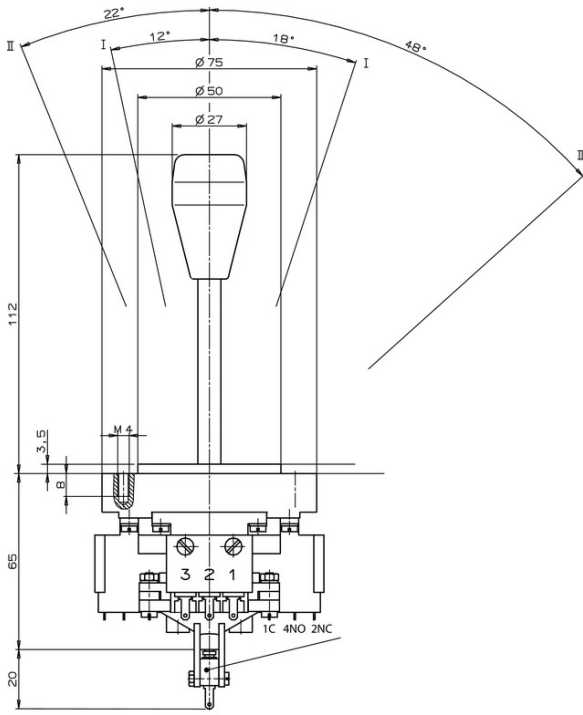

ITEM 083360 KCB6H001K000000W

Description	Technical data	Accessories	Downloads
-------------	----------------	-------------	-----------

Features

- › Screw terminal
- › 2 actuating directions
- › Bellows for panel mounting (W)

Approvals

Mechanical values and environment

Material	Housing thermoplastic/aluminum
	Switching lever galvanized steel
	Bellows elastomer black ^[1]
Weight	

	Net	0,75 kg
Ambient temperature	Button	-5 ... 65 °C
	Switch	-25 ... 65 °C
Degree of protection		IP65 on the front with bellows [2]
Mechanical life		min.1 x 10 ⁶
Contact material		Silver alloy
Switching principle		changeover contact C IEC 947-5-1 [3]
Mounting method		Panel cut-out depending on version X or W [4]
Number of monitoring contacts		3max.6 [5]
Connection		Screw terminal
Actuating directions		Max. 3 positions (0-1-2) possible per type and directionmax.2

Miscellaneous

Additional feature	Bellows W for flush mounting
--------------------	------------------------------

[1] PAK arm

[2] Version W

[3] Snap-action contact element, design ES556

[4] See drawing panel cut-out

[5] 1 direction x 3 switching elements, 1 direction x 3 switching elements

Dimension drawing

Dimension drawing

Actuating directions

Wiring diagram

Connection diagram

ES 587

ES 556