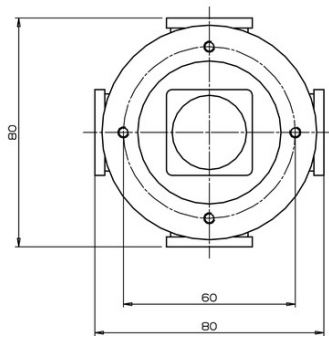

Miscellaneous

Additional feature	Bellows W for flush mounting
--------------------	------------------------------

[1] PAK arm

[2] Version W

[3] Snap-action contact element, design ES556

[4] See drawing panel cut-out

[5] 1 direction x 3 switching elements, 1 direction x 3 switching elements

Dimension drawing

Dimension drawing

Actuating directions

Wiring diagram

Connection diagram

ES 587

ES 556