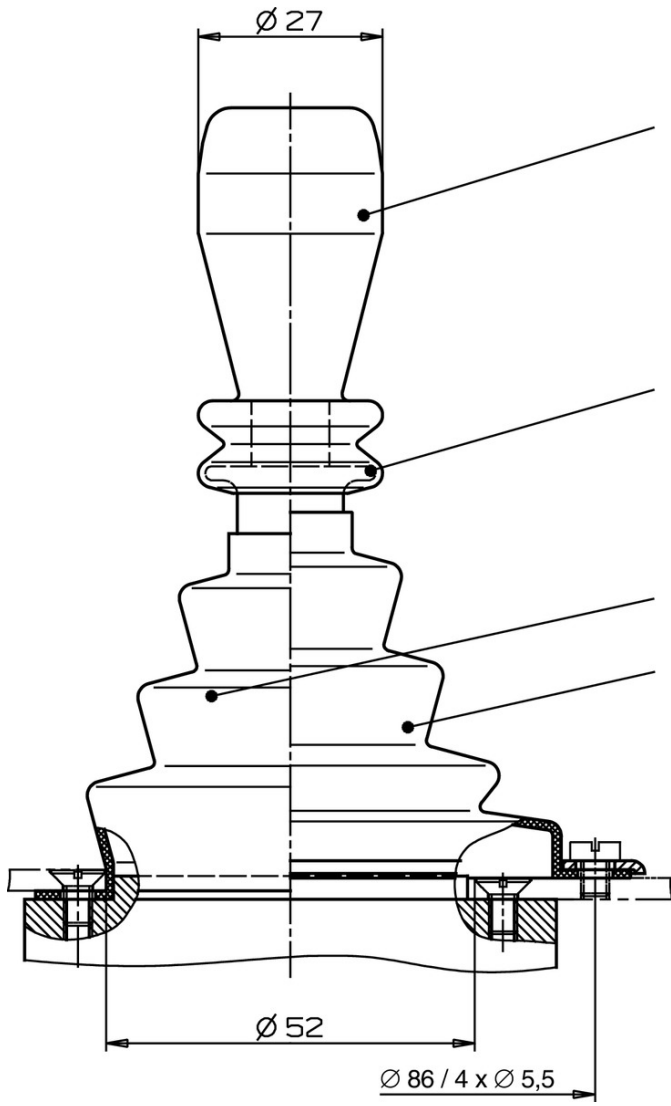

ITEM 091860 KCB005B005A0000W

Description	Technical data	Accessories	Downloads
-------------	----------------	-------------	-----------

Features

- › Screw terminal
- › 2 actuating directions
- › Bellows for panel mounting (W)

Approvals

Mechanical values and environment

Material	Housing thermoplastic/aluminum
	Switching lever galvanized steel
	Bellows elastomer black ^[1]
Weight	

	Net	0,75 kg
Ambient temperature	Button	-5 ... 65 °C
	Switch	-25 ... 65 °C
Degree of protection		IP65 on the front with bellows [2]
Mechanical life		min.1 x 10 ⁶
Contact material		Silver alloy
Switching principle		changeover contact C IEC 947-5-1 [3]
Mounting method		Panel cut-out depending on version X or W [4]
Number of monitoring contacts		5max.5 [5]
Connection		Screw terminal
Actuating directions		Max. 3 positions (0-1-2) possible per type and directionmax.2

Miscellaneous

Additional feature	Bellows W for flush mounting
--------------------	------------------------------

[1] PAK arm

[2] Version W

[3] Snap-action contact element, design ES556

[4] See drawing panel cut-out

[5] 1 direction x 3 switching elements, 1 direction x 2 switching elements

Dimension drawing

Wiring diagram

Connection diagram

ES 587

ES 556

Switching functions

Catalogs