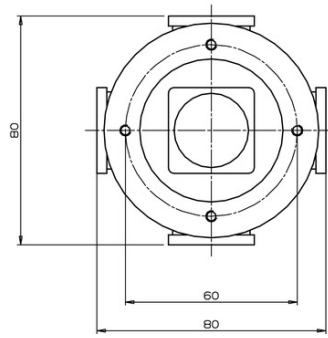

Dimension drawing