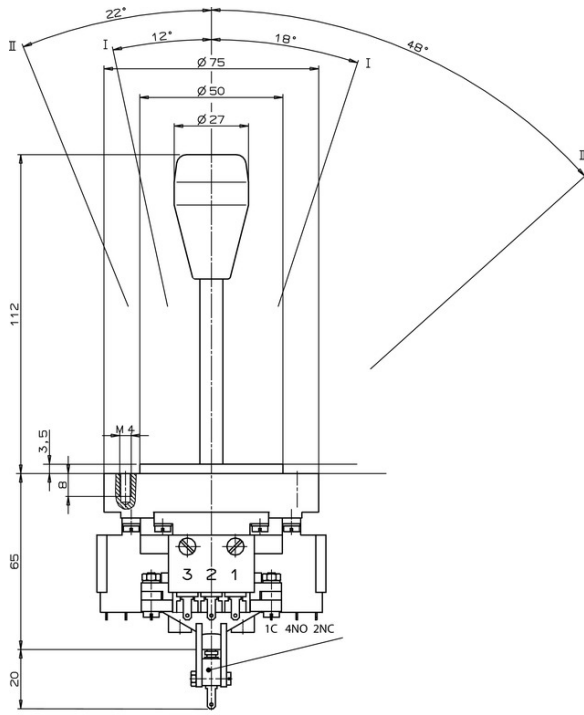

**ITEM 098250 KCB4E004E000000X**

Description	Technical data	Accessories	Downloads
-------------	----------------	-------------	-----------

**Features**

- › Screw terminal
- › 2 actuating directions
- › Bellows for surface mounting (X)

### Miscellaneous

Additional feature	Bellows X for surface mounting
--------------------	--------------------------------

**[1]** PAK arm

**[2]** Version X

**[3]** Snap-action contact element, design ES556

**[4]** See drawing panel cut-out

**[5]** 2 directions x 1 switching element

# Dimension drawing

**Dimension drawing**

Actuating directions

**Wiring diagram**

Connection diagram

ES 587

ES 556