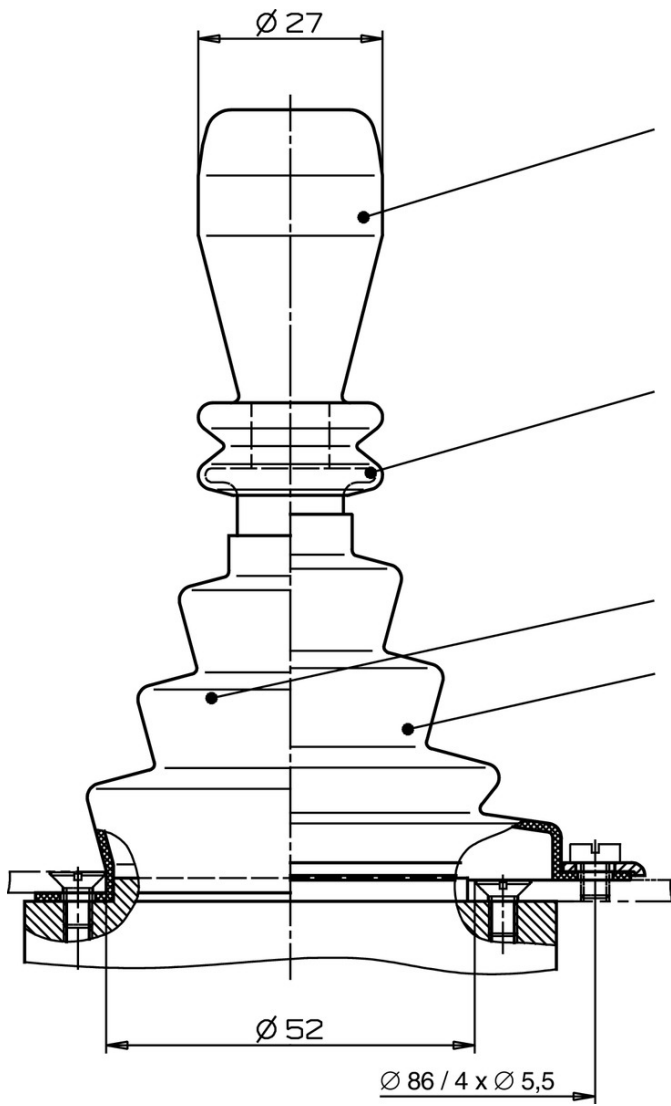

**ITEM 098250 KCB4E004E000000X**

Description	Technical data	Accessories	Downloads
-------------	----------------	-------------	-----------

**Features**

- › Screw terminal
- › 2 actuating directions
- › Bellows for surface mounting (X)

**Approvals**

**Mechanical values and environment**

Material	Housing thermoplastic/aluminum
	Switching lever galvanized steel
	Bellows elastomer black <sup>[1]</sup>
Weight	

	Net	0,75 kg
Ambient temperature	Button	-5 ... 65 °C
	Switch	-25 ... 65 °C
Degree of protection		IP65 on the front with bellows <b>[2]</b>
Mechanical life		min.1 x 10 <sup>6</sup>
Contact material		Silver alloy
Switching principle		changeover contact C IEC 947-5-1 <b>[3]</b>
Mounting method		Panel cut-out depending on version X or W <b>[4]</b>
Number of monitoring contacts		2max.2 <b>[5]</b>
Connection		Screw terminal
Actuating directions		Max. 3 positions (0-1-2) possible per type and directionmax.2

**[4]** See drawing panel cut-out

**[5]** 2 directions x 1 switching element

# Dimension drawing

**Dimension drawing**

Actuating directions

**Wiring diagram**

Connection diagram

ES 587

ES 556