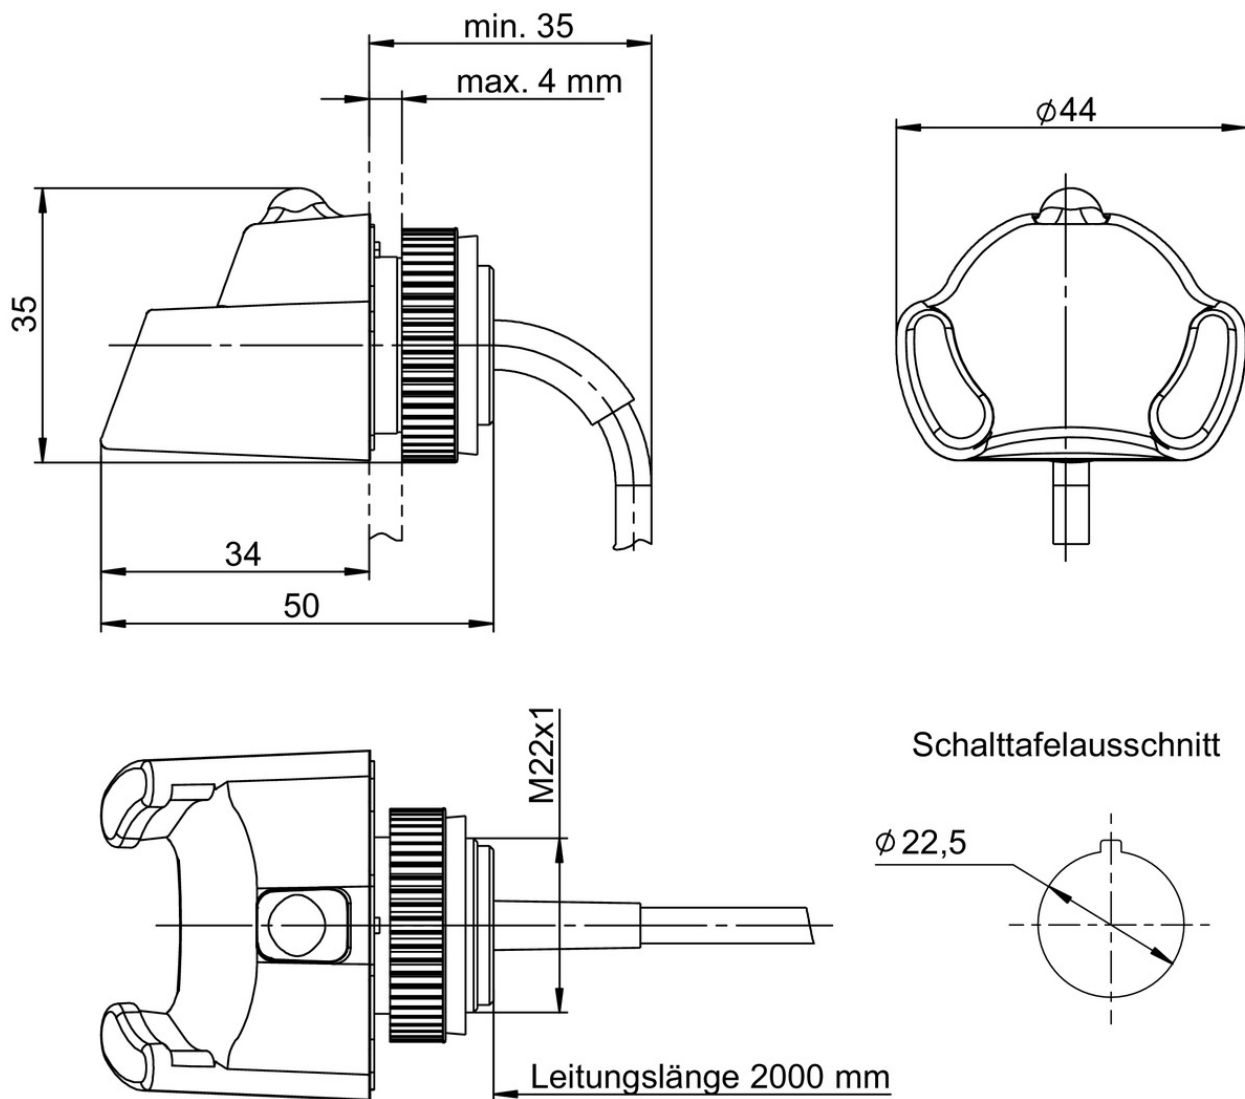

ITEM 106585 EKS-A-SFH-G30-2000

Description	Technical data	Accessories	Downloads
-------------	----------------	-------------	-----------

Features

- › Small design for installations where there is little space
- › Installation in standard assembly hole Ø 22.5 mm
- › Closed design, rounded contours for hygienic areas
- › Plastic with high resistance to media
- › IP 69K
- › Cable 2 m with flying lead

Approvals

Mechanical values and environment

Housing material	PVDF GF30 gray
Ambient temperature	-20 ... 100 °C [1]

	-20 ... 70 °C
Degree of protection	IP65,IP67,IP69K in installed state (only access side)
Mounting method	22,5 Assembly hole in mm
Installation position	On the front
Connection	Connection cable 4 x 0.25 mm ² screened, flying lead
Cable length	2 m Cable sheath PVC
Cable diameter	4,6 mm
Bending radius	
	static 5x cable diameter

Electrical connection ratings

LED indicator		
	Green	Electronic-Key adapter ready
	Yellow	Key in operating distance
	Red	Fault

[1] This is no ambient temperature for operation. It is valid for a time of no more than 3 minutes, e.g. for cleaning purposes

Dimension drawing

Electronic-Key

✔ Electronic-Key read/write

091045 EKS-A-K1BUWT32-EU

✔ Features

- › Memory 116 bytes E²PROM (programmable) plus 8 bytes ROM (serial number)

094839 EKS-A-K1GNWT32-EU

✔ Features