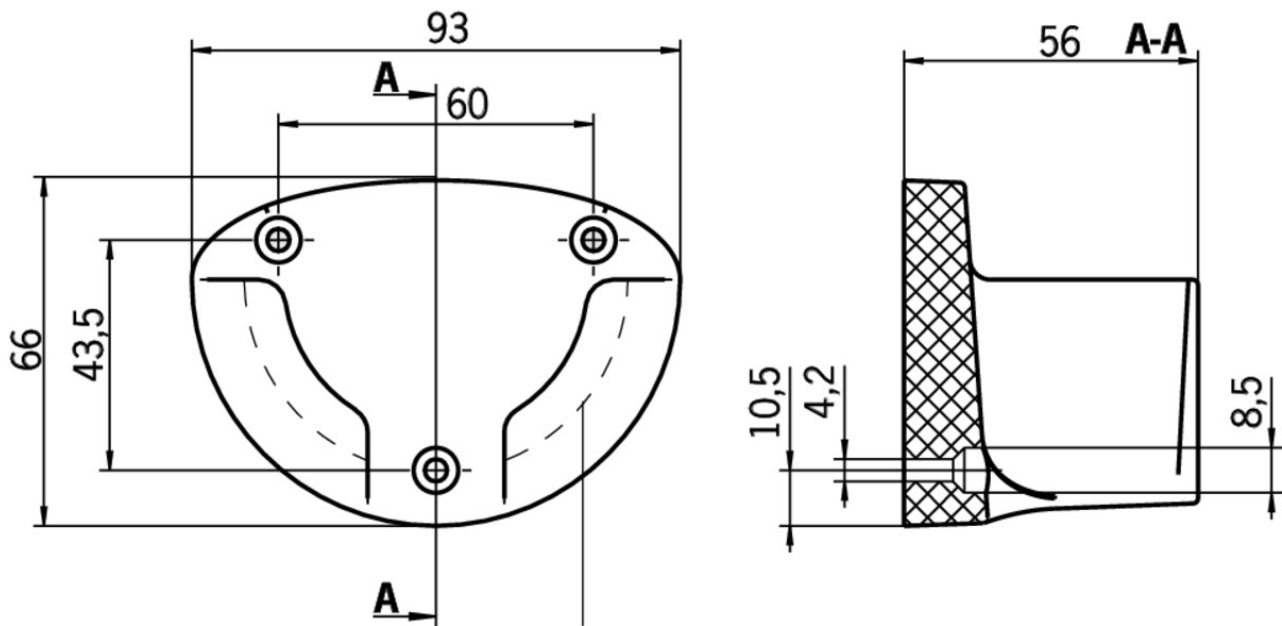

ITEM 072828 HALTER HBA072828

Description	Technical data	Accessories	Downloads
-------------	----------------	-------------	-----------

Features

- › Plastic holder
- › gray

Mechanical values and environment

Housing material	Polycarbonate
Weight	Net 0,1 kg
Mounting method	Screws ^[1]

Miscellaneous

Color	gray
-------	------

[1] enclosed

Dimension drawing

Catalogs

- ✓ Handbediengeräte/Handräder Hand-Held Pendant Stations/Handwheels Pupitres portables/Manivelles

CAD data

CAD data for this item on TraceParts