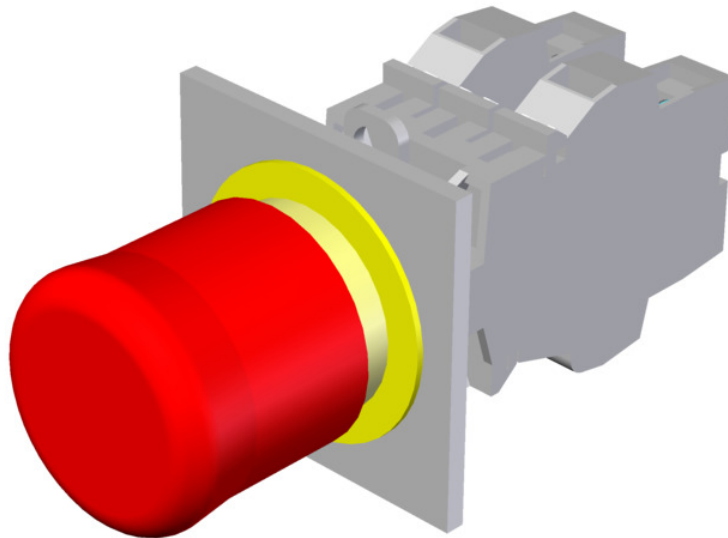

## ITEM 073985 NOT-HALT TASTE 22MM 2 OE/ZUG

Description	Technical data	Accessories	Downloads
-------------	----------------	-------------	-----------

- › For use in the housing HBL

### Notes

- › The EMERGENCY STOP device engages when actuated by pressing, unlocks when pulled, and is overload-proof
- › Usage only for the following housings: HBL - 072 631, HBL - 072 983, HBL - 073 113, HBL - 083 484

### Mechanical values and environment

Degree of protection	IP65
Number of switching elements	2 NC