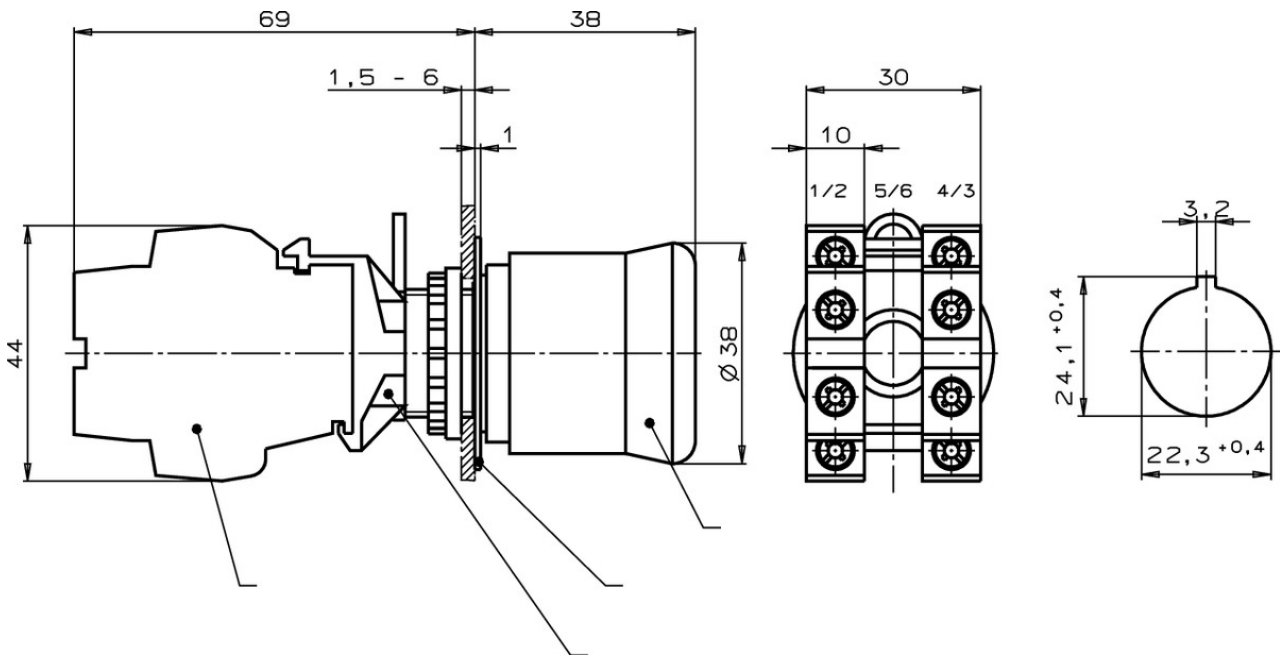

### Mechanical values and environment

Degree of protection	IP65
Number of switching elements	2 NC

## Dimension drawing