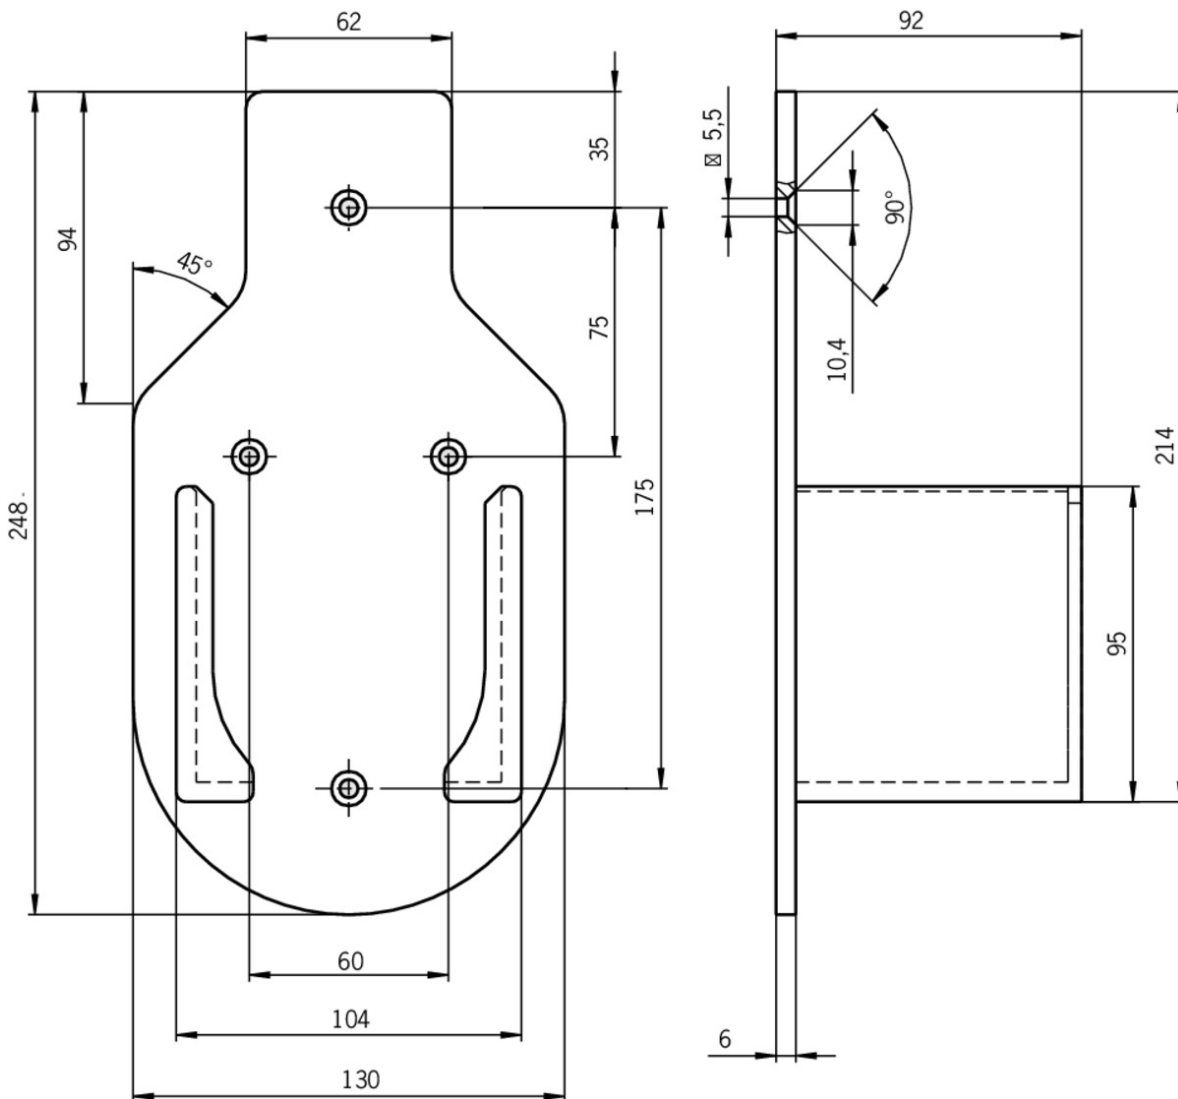

ITEM 084397 HALTER HBL

Description	Technical data	Accessories	Downloads
-------------	----------------	-------------	-----------

Features

- › Housing made of plastic
- › Ambient temperature -5 to +60 C

Mechanical values and environment

Housing material	Polystyrene
Weight	Net 0,1 kg
Mounting method	Screws ^[1]

Miscellaneous

Color	Black
-------	-------

[1] enclosed

Dimension drawing

Catalogs

- Handbediengeräte/Handräder Hand-Held Pendant Stations/Handwheels Pupitres portables/Manivelles

CAD data

CAD data for this item on TraceParts