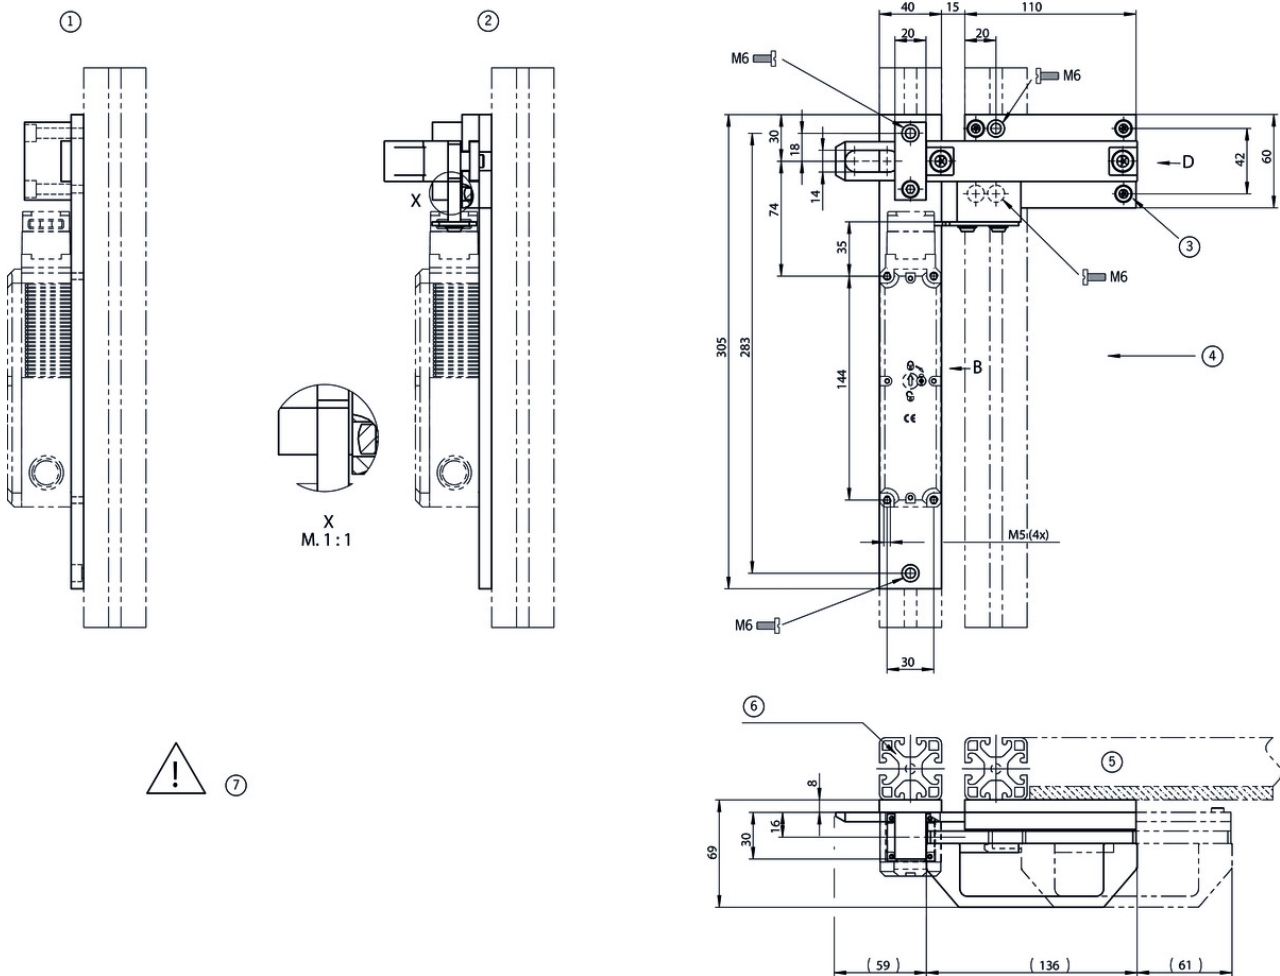

ITEM 096384 RIEGEL S-A

Description	Technical data	Accessories	Downloads
-------------	----------------	-------------	-----------

Features

- › Steel bolt
- › For doors hinged on the right
- › Can be locked in open position with padlocks
- › Actuator included

Notes

- › The bolts are only suitable for series **STP.../STA.../SGA.../SGP...**
- › Order safety switch separately

Mechanical values and environment

Material		
	Handle	Plastic
	Guide strips	Plastic
	Base plate	Galvanized steel
	Switch bracket	Steel powder-coated
Weight		
	Net	2 kg
Escape release		No
Number of safety switches that can be fitted		1

Miscellaneous

Detent mechanism		No
------------------	--	----

Dimension drawing

Legende

- 1 View B
- 2 View D
- 3 Stop screw locked
- 4 Safety switch STP, STA, SGP, SGA approach direction A
- 5 Door hinged on the right
- 6 Safety guard frame (40x40)
- 7 Attention! Bolt must not be used in conjunction with an escape release.