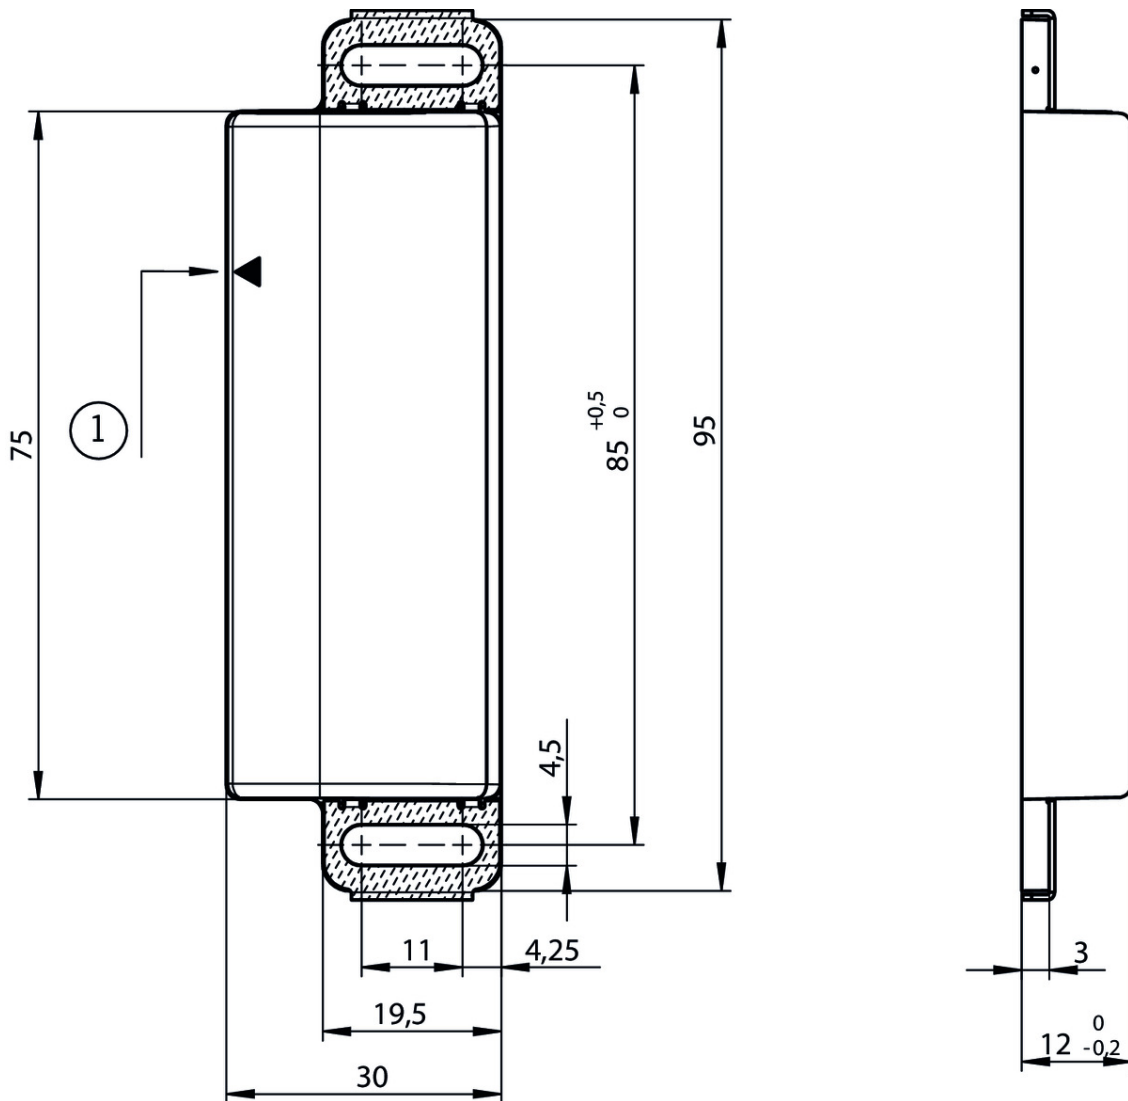

ITEM 100776 CES-A-BLN-R2-100776

Description	Technical data	Accessories	Downloads
-------------	----------------	-------------	-----------

Features

- › Cube-shaped design 95 x 30 mm
- › Door hinge right
- › Reinforcement plates
- › Two safety screws M4x14 included

Approvals

Mechanical values and environment

Housing material	Plastic (PBT)
Weight	Net 0,04 kg
Ambient temperature	-40 ... 70 °C
Degree of protection	IP67/IP69K

Installation position	Active face opposite read head
Tightening torque	
Fixing screws	max.1 Nm

Electrical connection ratings

Power supply	Inductive via read head
--------------	-------------------------

Dimension drawing

Legende

1 Active face

Mounting accessories

▼ Safety screws for safety switches M4 x 14, large head