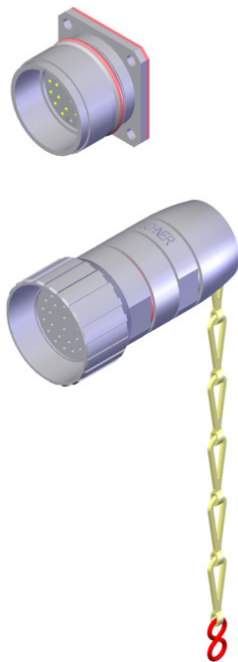

ITEM 103042 ANSCHLUSSDOSE+KURZSCHLUS-26P-103042

Description	Technical data	Accessories	Downloads
-------------	----------------	-------------	-----------

Connection kit

- › for design HBA - 102 434 and HBA - 103 037, comprising 26-pin female flange connector and short-circuit plug

Mechanical values and environment

Plug housing material	
	Metal
	Metal
Degree of protection	
	IP67
	IP67
Connection type	
	Socket
	Plug
Number of pins	
	26 Flange connector

Miscellaneous

Additional information

Connection kit for HBA-102434 and HBA-103037

Dimension drawing

Catalogs

- Handbediengeräte/Handräder Hand-Held Pendant Stations/Handwheels Pupitres portables/Manivelles

	Doc. no.	Version	Language	Download
Handbediengeräte/Handräder	098619	08-09/17		 3.0 MB
Pupitres portables/Manivelles	111529	08-09/17		 3.0 MB
Hand-Held Pendant Stations/Handwheels	099443	08-09/17		 3.0 MB