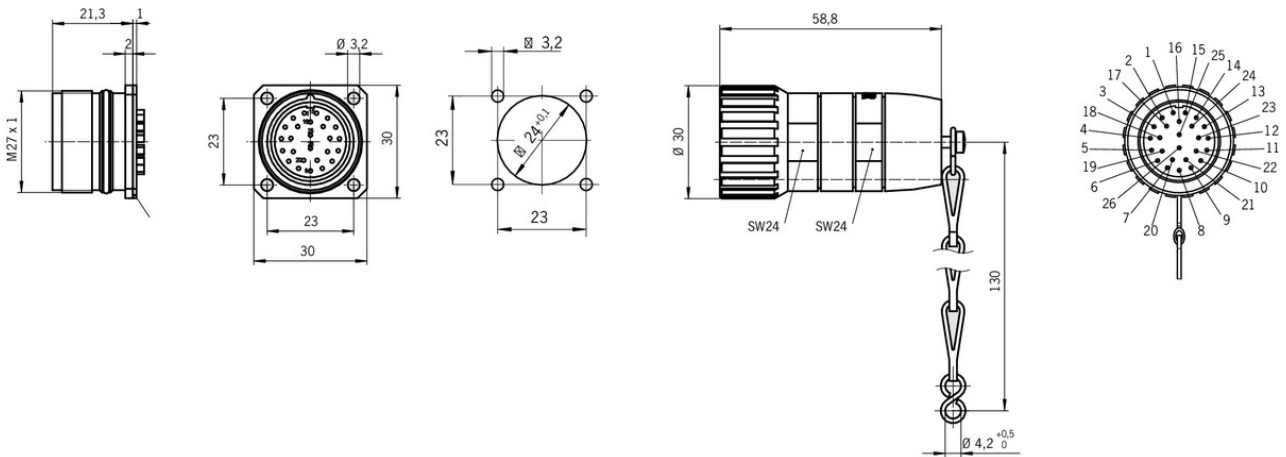

ITEM 103042 ANSCHLUSSDOSE+KURZSCHLUS-26P-103042

Description	Technical data	Accessories	Downloads
-------------	----------------	-------------	-----------

Connection kit

- › for design HBA - 102 434 and HBA - 103 037, comprising 26-pin female flange connector and short-circuit plug

Mechanical values and environment

Plug housing material	
	Metal
	Metal
Degree of protection	
	IP67
	IP67
Connection type	
	Socket
	Plug
Number of pins	
	26 Flange connector

Miscellaneous

Additional information

Connection kit for HBA-102434 and HBA-103037

Dimension drawing

Catalogs

- Handbediengeräte/Handräder Hand-Held Pendant Stations/Handwheels Pupitres portables/Manivelles

	Doc. no.	Version	Language	Download
Handbediengeräte/Handräder	098619	08-09/17		 3.0 MB
Pupitres portables/Manivelles	111529	08-09/17		 3.0 MB
Hand-Held Pendant Stations/Handwheels	099443	08-09/17		 3.0 MB

CAD data

CAD data for this item on TraceParts