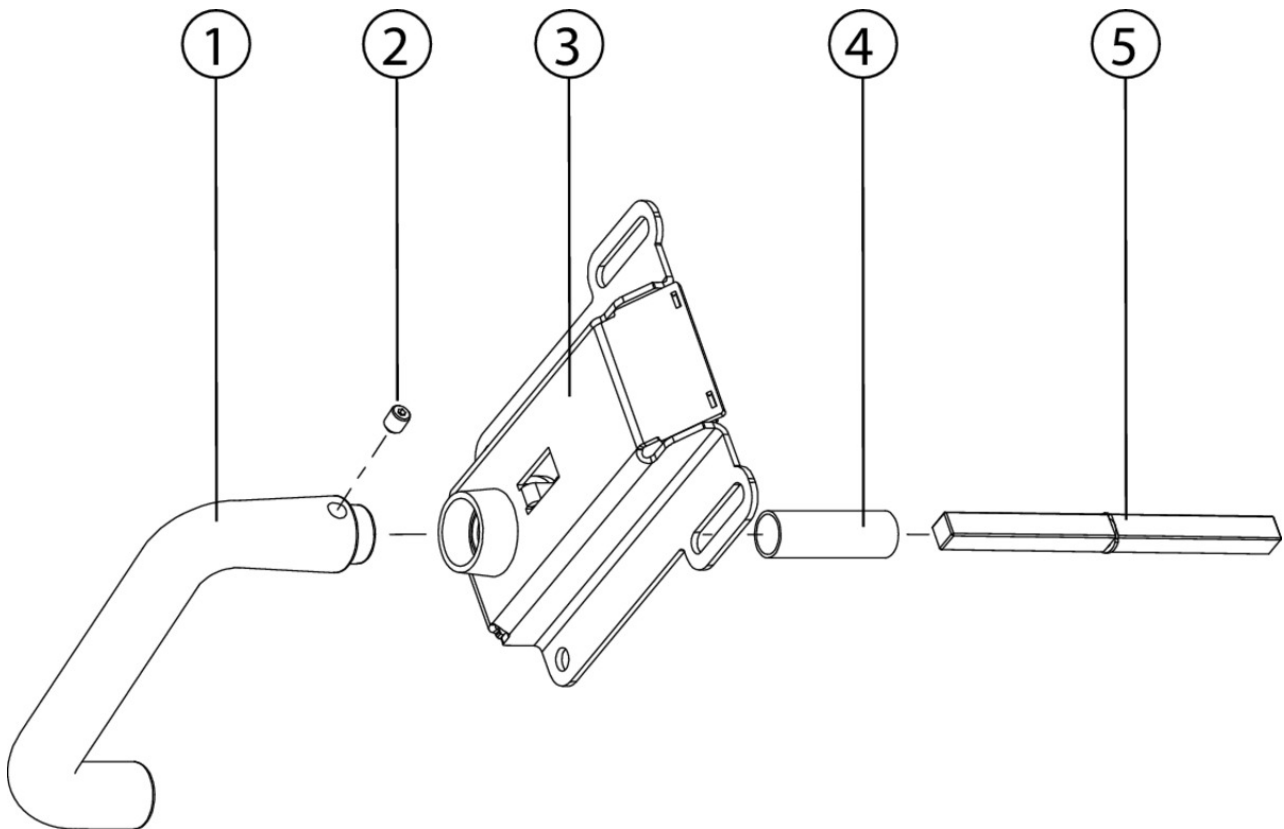

ITEM 106761 AY-ERS-250-106761

Description	Technical data	Accessories	Downloads
-------------	----------------	-------------	-----------

250 mm long, square drive 8 x 8 mm (with protective sleeve, 182 mm long)

Mechanical values and environment

Dimensions	250 mm
Material	USt 37-1K or similar
Weight	Net 0,2 kg

Dimension drawing

Legende

- 1 Door handle
- 2 Setscrew M6
- 3 Cover
- 4 Protective sleeve, 182 mm long
- 5 Actuation axis, 250 mm long, square drive 8x8 mm