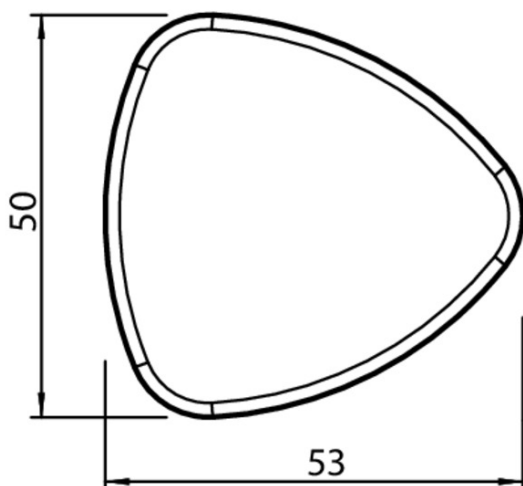

Approvals

Mechanical values and environment

Material	Aluminum
Weight	Net 0,120 kg

Miscellaneous

Dimension drawing

Catalogs

- Multifunctional Gate Box MGB Multifunctional Gate Box MGB Multifunctional Gate Box MGB
 Multifunctional Gate Box MGB Multifunctional Gate Box MGB 多功能系统安全控制系统 MGB