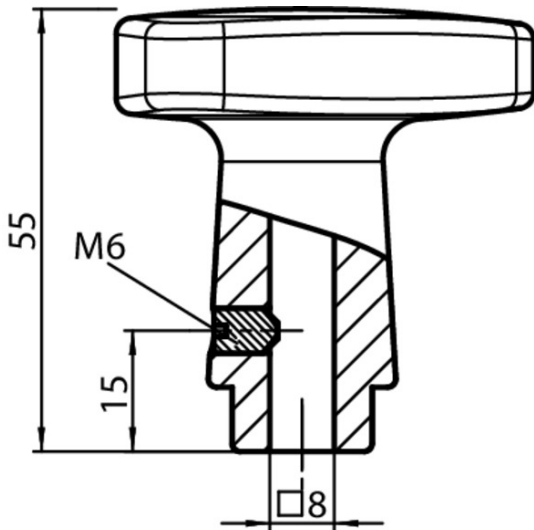

ITEM 114904 MGB-A-DOORKNOB-R1-114904

Description	Technical data	Accessories	Downloads
-------------	----------------	-------------	-----------

Features

- › Aluminum, red painted
- › For mounting on all MGB escape release modules MGB-E
- › e.g. on sliding doors

Approvals

Mechanical values and environment

Material	Aluminum
Weight	Net 0,120 kg

Miscellaneous

Dimension drawing

Catalogs

- Multifunctional Gate Box MGB Multifunctional Gate Box MGB Multifunctional Gate Box MGB
 Multifunctional Gate Box MGB Multifunctional Gate Box MGB 多功能系统安全控制系统 MGB