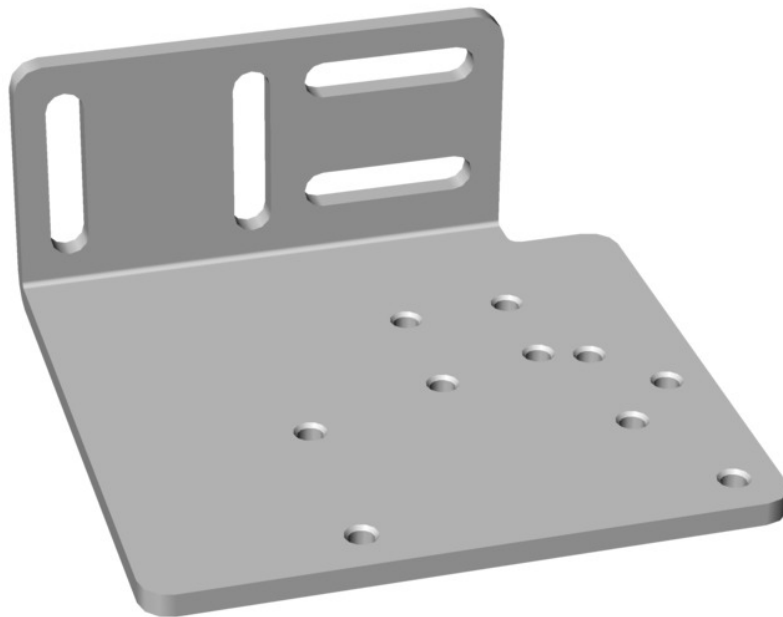

ITEM 085753 EMP-SC

Description	Technical data	Accessories	Downloads
-------------	----------------	-------------	-----------

Features

- › For vertical and horizontal mounting of safety switches NM, NP...AS and NZ

The mounting bracket is used for fastening safety switches NM, NP...AS and NZ to safety guards. The safety switches can be attached horizontally or vertically.

Mechanical values and environment

Material	Galvanized steel
Weight	Net 0,4 kg

Dimension drawing

Mounting accessories

- ✓ Mounting plates EMP-B1 for actuators for safety switches CTP, TP...A, STA, STP, TX and TZ

093457 EMP-B1

- ✓ Mounting plates EMP-B2 for actuators for safety switches CTP, TP...A, STA, STP, TX and TZ

093458 EMP-B2

Catalogs

- ✓ Bezpečnostní spínače s plastovým pouzdem Sicherheitsschalter mit Kunststoffgehäuse Safety Switches with Plastic Housing Interruptores de seguridad con carcasa plástica Interrupteurs de sécurité avec boîtier plastique 塑料壳体的安全开关