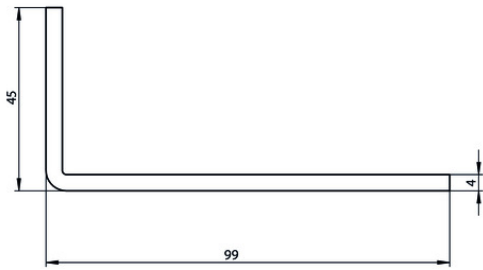

Dimension drawing

Mounting accessories

- ✓ Mounting plates EMP-B1 for actuators for safety switches CTP, TP...A, STA, STP, TX and TZ

093457 EMP-B1

- ✓ Mounting plates EMP-B2 for actuators for safety switches CTP, TP...A, STA, STP, TX and TZ

093458 EMP-B2

Catalogs

- ✓ Bezpečnostní spínače s plastovým pouzdem Sicherheitsschalter mit Kunststoffgehäuse Safety Switches with Plastic Housing Interruptores de seguridad con carcasa plástica Interrupteurs de sécurité avec boîtier plastique 塑料壳体的安全开关

	Doc. no.	Version	Language	Download
Sicherheitsschalter mit Kunststoffgehäuse	096955	11-03/18		6.6 MB