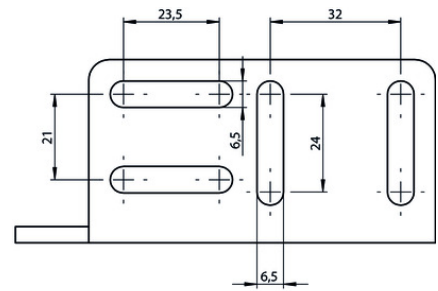

ITEM 085753 EMP-SC

Description	Technical data	Accessories	Downloads
-------------	----------------	-------------	-----------

Features

- › For vertical and horizontal mounting of safety switches NM, NP...AS and NZ

The mounting bracket is used for fastening safety switches NM, NP...AS and NZ to safety guards. The safety switches can be attached horizontally or vertically.

Mechanical values and environment

Material	Galvanized steel
Weight	Net 0,4 kg

Dimension drawing

Mounting accessories

- ✓ Mounting plates EMP-B1 for actuators for safety switches CTP, TP...A, STA, STP, TX and TZ

093457 EMP-B1

- ✓ Mounting plates EMP-B2 for actuators for safety switches CTP, TP...A, STA, STP, TX and TZ

CAD data

CAD data for this item on TraceParts