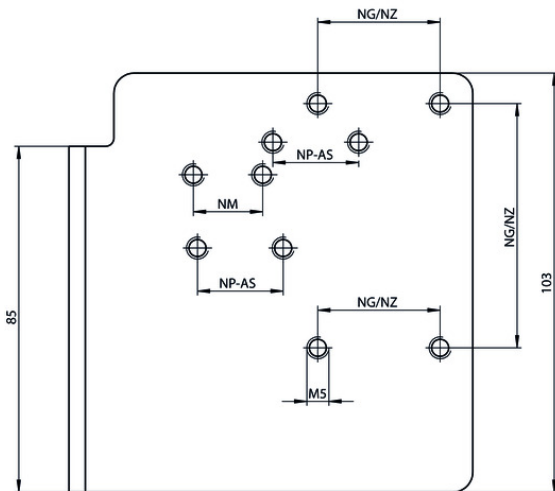

ITEM 085753 EMP-SC

Description	Technical data	Accessories	Downloads
-------------	----------------	-------------	-----------

Features

- › For vertical and horizontal mounting of safety switches NM, NP...AS and NZ

The mounting bracket is used for fastening safety switches NM, NP...AS and NZ to safety guards. The safety switches can be attached horizontally or vertically.

Mechanical values and environment

Material	Galvanized steel
Weight	Net 0,4 kg

Dimension drawing

Mounting accessories

- ✓ Mounting plates EMP-B1 for actuators for safety switches CTP, TP...A, STA, STP, TX and TZ

093457 EMP-B1

- ✓ Mounting plates EMP-B2 for actuators for safety switches CTP, TP...A, STA, STP, TX and TZ