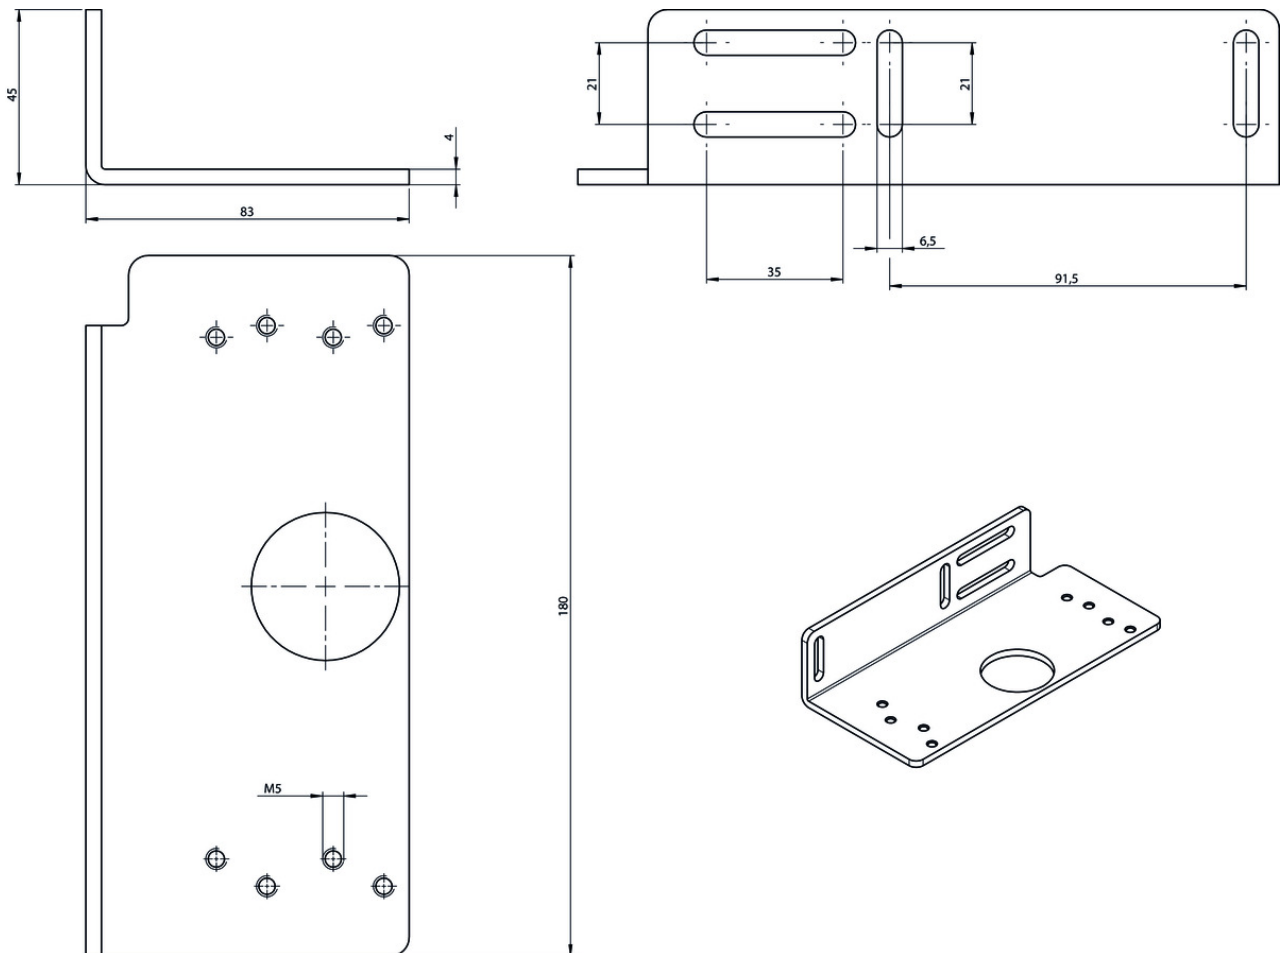

ITEM 093456 EMP-SB

Description	Technical data	Accessories	Downloads
-------------	----------------	-------------	-----------

Features

- › For vertical and horizontal mounting of safety switches TP...A, STA, STP and TX

The mounting plates are used for fastening safety switches TP...A, STA, STP and TX to safety guards. The safety switches can be attached vertically and horizontally.

Notice

- › Mounting plate material: galvanized St37.

- › Installation example, safety switch vertical

Mechanical values and environment

Material	Galvanized steel
Weight	Net 0,6 kg

Dimension drawing

Mounting accessories

- ✓ Mounting plates EMP-B1 for actuators for safety switches CTP, TP...A, STA, STP, TX and TZ