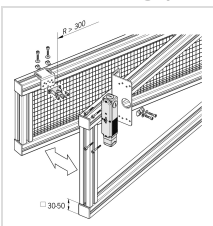

ITEM 093456 EMP-SB

Description	Technical data	Accessories	Downloads
-------------	----------------	-------------	-----------

Features

- › For vertical and horizontal mounting of safety switches TP...A, STA, STP and TX

The mounting plates are used for fastening safety switches TP...A, STA, STP and TX to safety guards. The safety switches can be attached vertically and horizontally.

Notice

- › Mounting plate material: galvanized St37.

- › Installation example, safety switch vertical

Mechanical values and environment

Material	Galvanized steel
Weight	Net 0,6 kg

Dimension drawing

Mounting accessories

- ✓ Mounting plates EMP-B1 for actuators for safety switches CTP, TP...A, STA, STP, TX and TZ