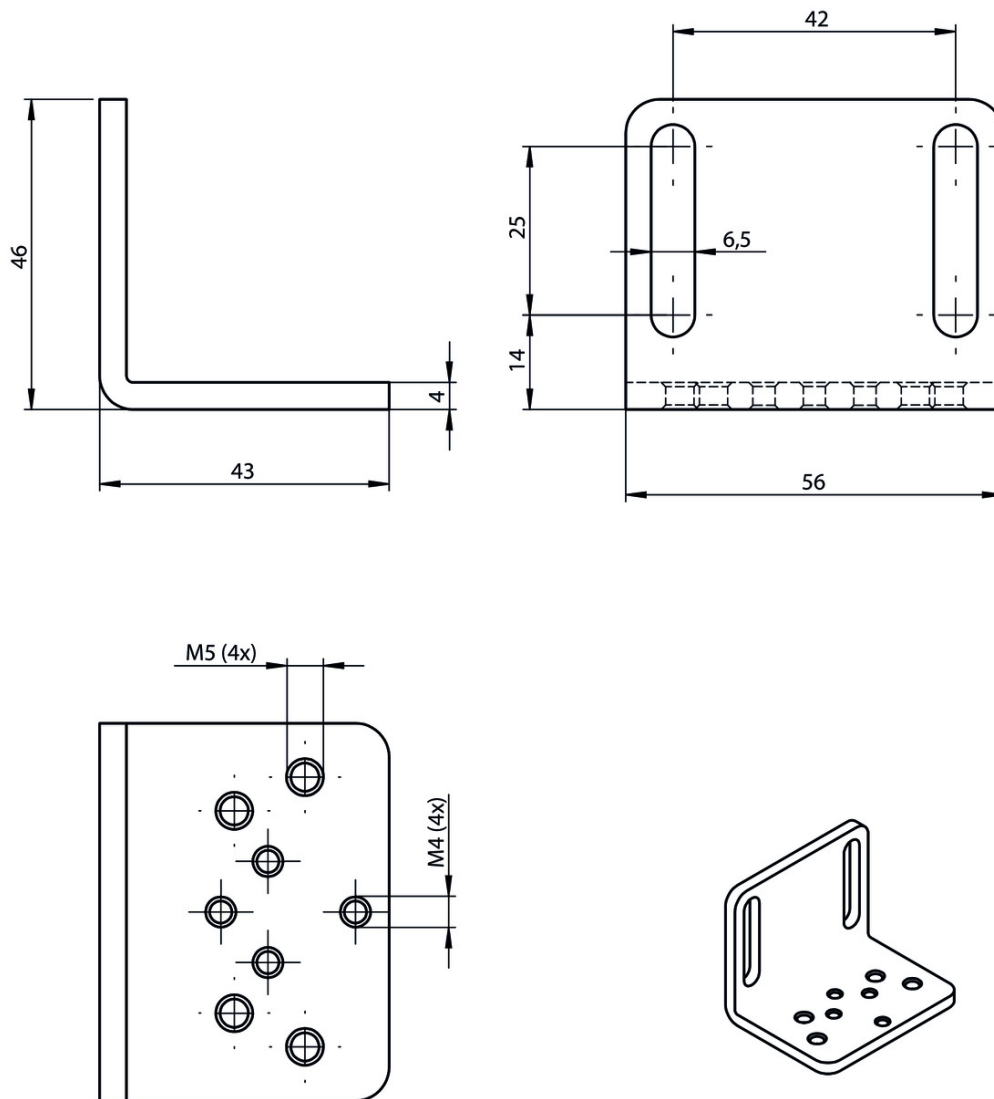

ITEM 093457 EMP-B1

Description	Technical data	Accessories	Downloads
-------------	----------------	-------------	-----------

The mounting plates are used for fastening actuators to safety guards. The safety switches can be attached vertically and horizontally.

Notice

- › Mounting plate material: galvanized St37.

Mechanical values and environment

Material	Galvanized steel
Weight	Net 0,13 kg

Dimension drawing

Actuator

- ▼ Hinged actuator S top/bottom for safety switches SGA/SGP/STA/STP/STM

074577 BETAETIGER-P-WNT

▼ Features

- › Actuators made of stainless steel
- › Two stainless safety screws per actuator
- › Actuators with rubber bushings

- ▼ Hinged actuator L top/bottom, for safety switches SGA/SGP/STA/STP/STM for insertion funnel