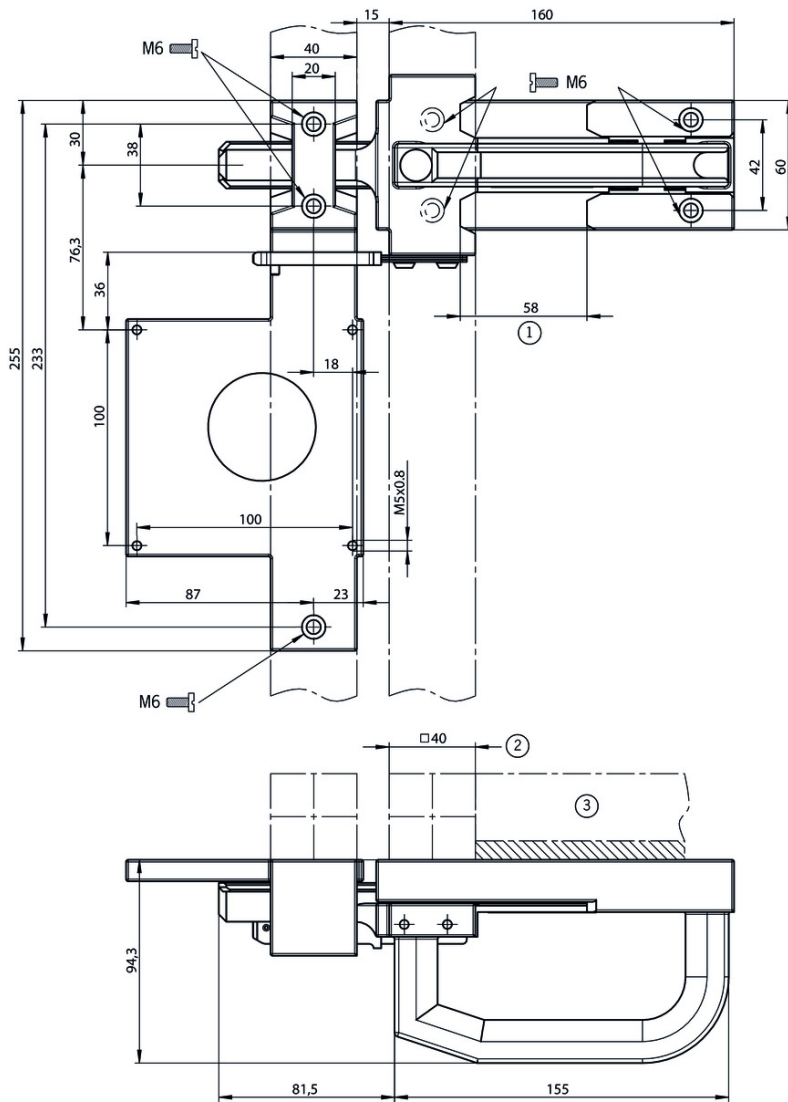

Notes

- › Order safety switch separately

Mechanical values and environment

| | | |
|--|----------------|----------|
| Material | | |
| | Handle | Aluminum |
| | Guide strips | Aluminum |
| | Base plate | Aluminum |
| | Switch bracket | Aluminum |
| Weight | | |
| | Net | 1,25 kg |
| Escape release | | No |
| Number of safety switches that can be fitted | | 1 |

Miscellaneous

| | | |
|------------------|--|----|
| Detent mechanism | | No |
|------------------|--|----|

Dimension drawing

Legende

- 1 Opening
- 2 Safety guard frame (40x40)
- 3 Door hinged on the right

Function expansion

Adapter NZ/TZ 45/30

079033 ADAPTER NZ/TZ 45/30

Features

- › The adapter NZ/TZ 45/30 is used to compensate for different profiles, doors/frame 45/30

Spare parts

Replacement handle for EUCHNER bolts