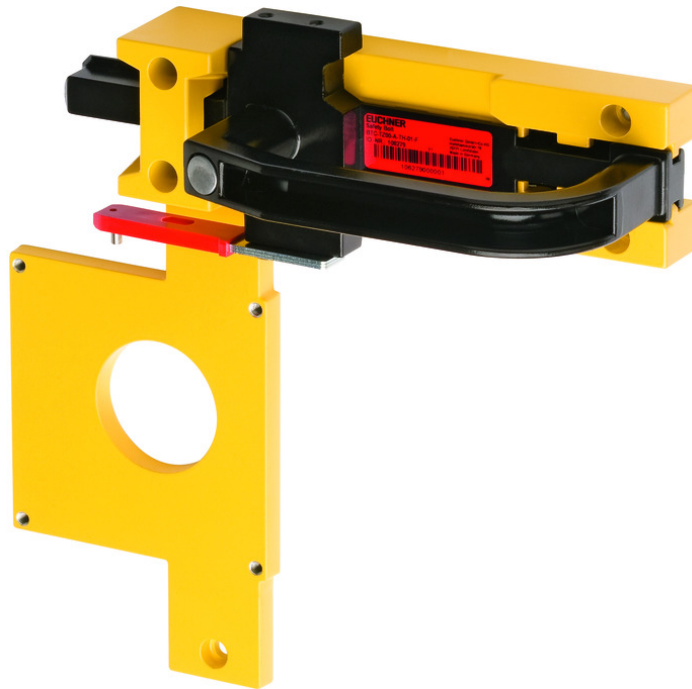

ITEM 106278 BTC-TZ00-A-TH-00-X

| Description | Technical data | Accessories | Downloads |
|-------------|----------------|-------------|-----------|
|-------------|----------------|-------------|-----------|

Features

- › Aluminum bolt
- › For doors hinged on the right
- › Can be locked in open position with padlocks
- › Actuator included

Advantages

- › Robust construction
- › Easily fitted to standard aluminum profiles and machine covers by screw connection
- › Distinctive yellow color for easy recognition
- › No additional door handle necessary

Notes

- › Order safety switch separately

Mechanical values and environment

| | | |
|--|----------------|----------|
| Material | | |
| | Handle | Aluminum |
| | Guide strips | Aluminum |
| | Base plate | Aluminum |
| | Switch bracket | Aluminum |
| Weight | | |
| | Net | 1,25 kg |
| Escape release | | No |
| Number of safety switches that can be fitted | | 1 |

093500 RIEGELGRIFF/V5

Features

- › Material: plastic, reinforced polypropylene (PP)
- › Color: black, mat
- › Temperature resistance up to 100 °C
- › Packaging unit 5 pieces

Catalogs

Sicherheitsschalter mit Metallgehäuse Safety Switches with Metal Housing Bezpečnostní spínače s kovovým pouzdem Interrupteurs de sécurité avec boîtier métallique 金属壳体 的安全开关 Interruptores de seguridad con carcasa metálica