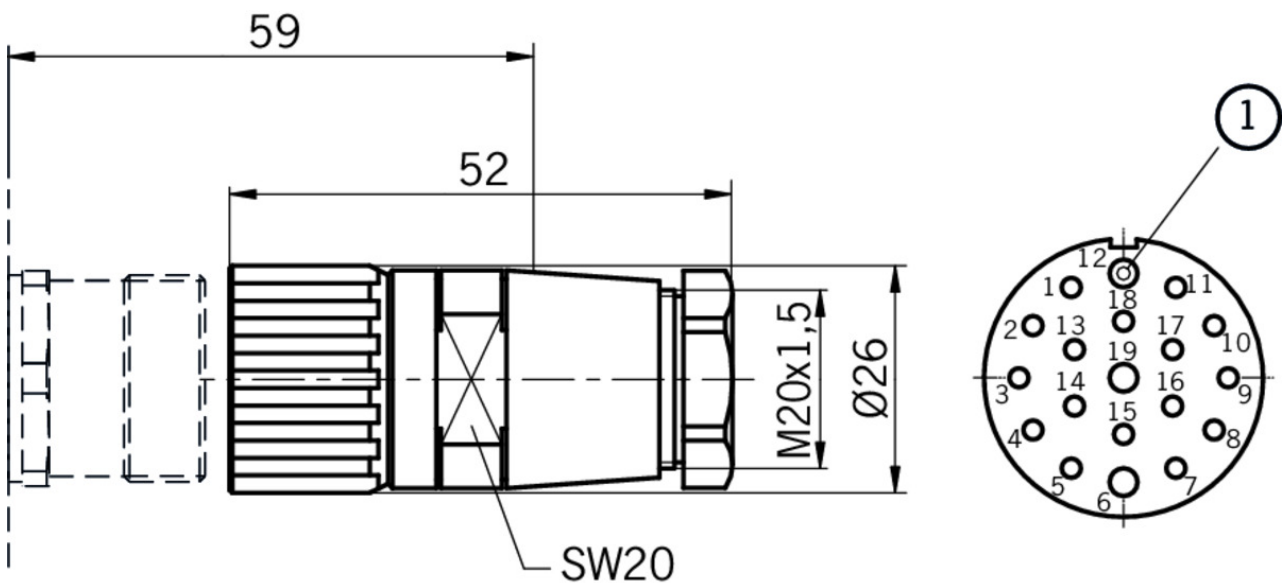

ITEM 074616 RC18EF

Description	Technical data	Accessories	Downloads
-------------	----------------	-------------	-----------

Features

- › Plug connector M23, straight
- › Number of pins: 19-pin with screen bonding clamp

Crimp contacts

With 19 crimp pins for conductor cross-section 0.75 - 1.00 mm².

Mechanical values and environment

Housing material	brass, nickel-plated
Ambient temperature	-20 ... 125 °C
Degree of protection	IP65 / IP67 [1]
Contact material	Brass, nickel and gold-plated
Connection type	Socket
Connection	Plug connector M23
Plug lock	Screw terminal
Number of pins	19 [2]

Cable outlet	straight
Cable diameter	10 ... 14 mm

Electrical connection ratings

Nominal current	8 A
Rated voltage	150 V
Rated impulse withstand voltage U_{imp}	1,5 kV
Connection cross-section	16 x 0.75-1.0 mm ² / 3 x 0.75-1.0 mm ²
Screen connection	Crimp contact for connecting the screen bonding clamp

[1] In the inserted and locked state

[2] 18+PE

Dimension drawing

Legende

1 With screen bonding clamp

Connection material

✓ Replacement crimp contacts for female connector RC18

094309 CRIMPKONTAKT BUCHSE RCF