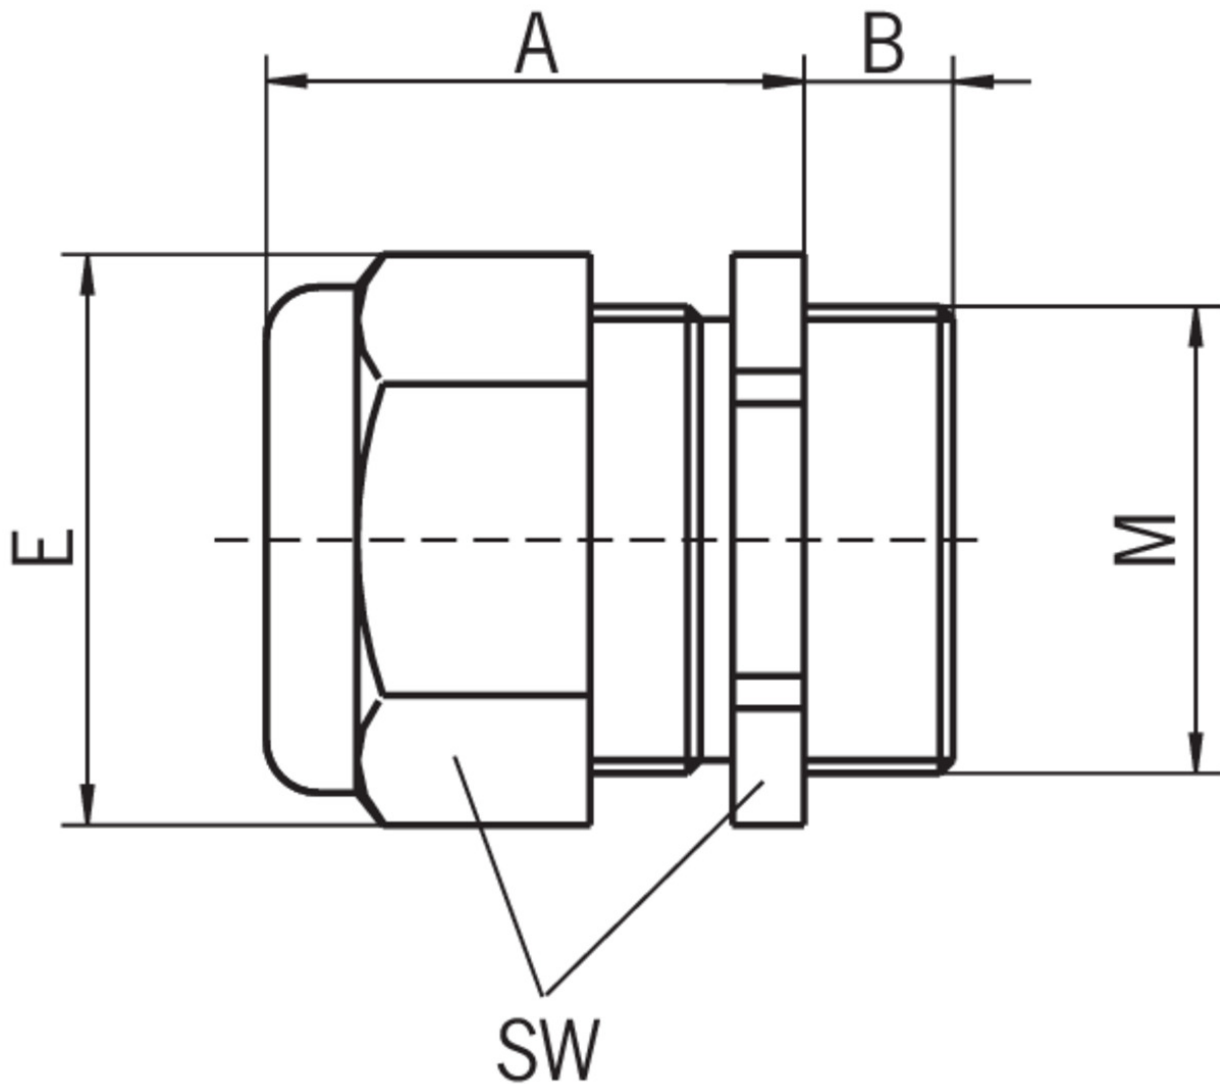

Miscellaneous

Additional feature

Cable outer diameter 9 ... 13

Dimension drawing

Catalogs

- ✓ Not-Halt-Geräte/Seilzugschalter Emergency Stop Devices/Rope Pull Switches Dispositifs d'arrêt d'urgence/interrupteurs à câble Dispositivos de parada de emergencia / Interruptores de accionamiento por cable

	Doc. no.	Version	Language	Download
Not-Halt-Geräte/Seilzugschalter	106210	06-06/16		1.9 MB