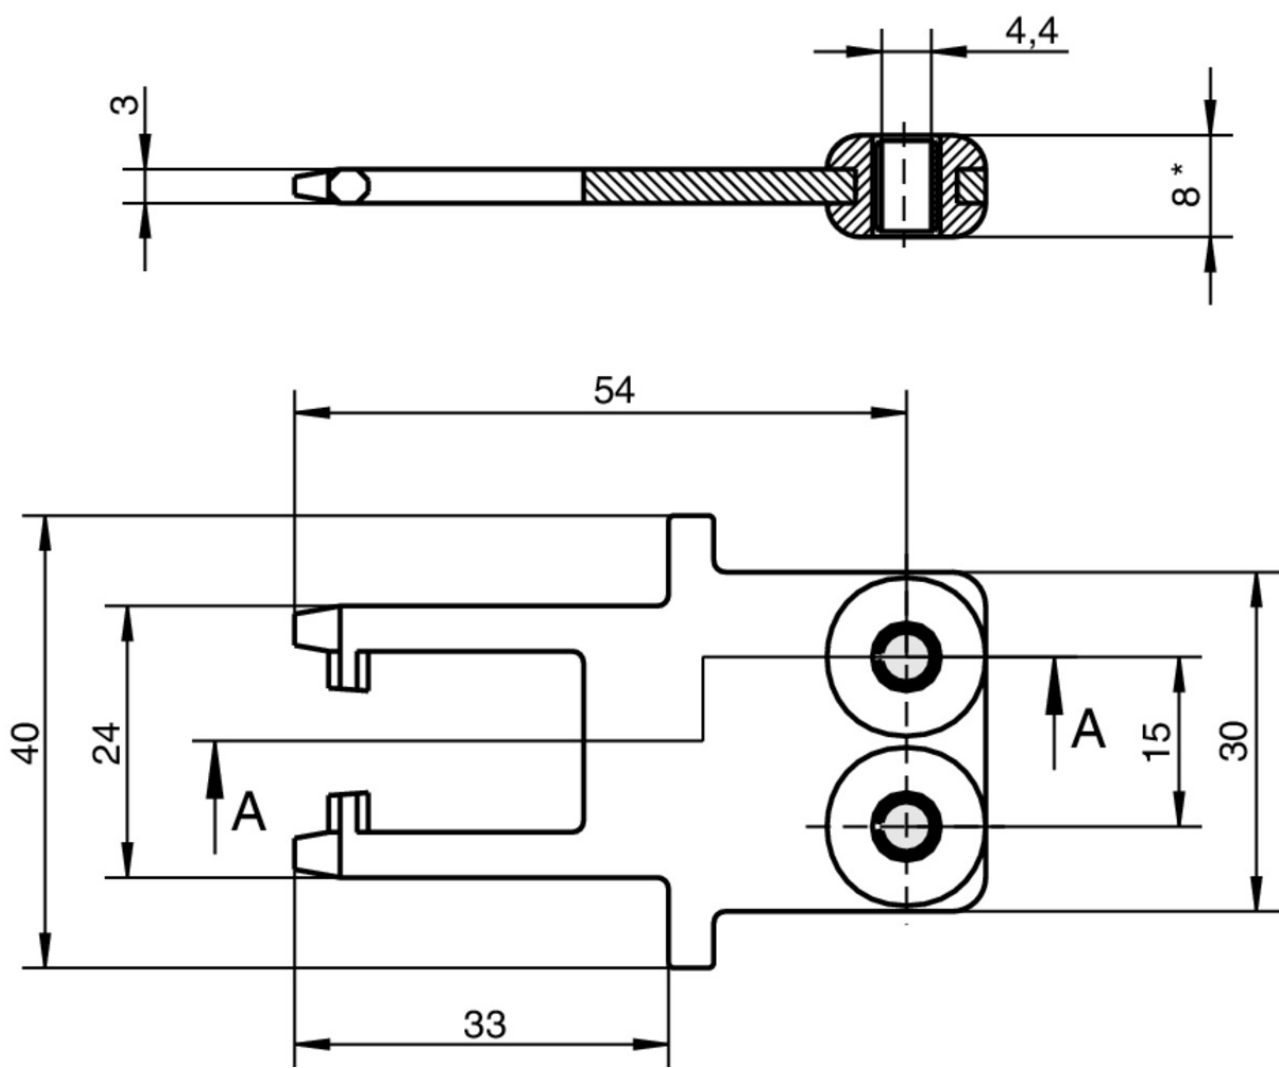

Mechanical values and environment

Material	Actuator	Stainless steel
	screw	Stainless steel
	rubber bush	NBR
Door radius	min.300 mm	
Overtravel	max.2 mm	

Miscellaneous

Usability of insertion funnel	No

Dimension drawing