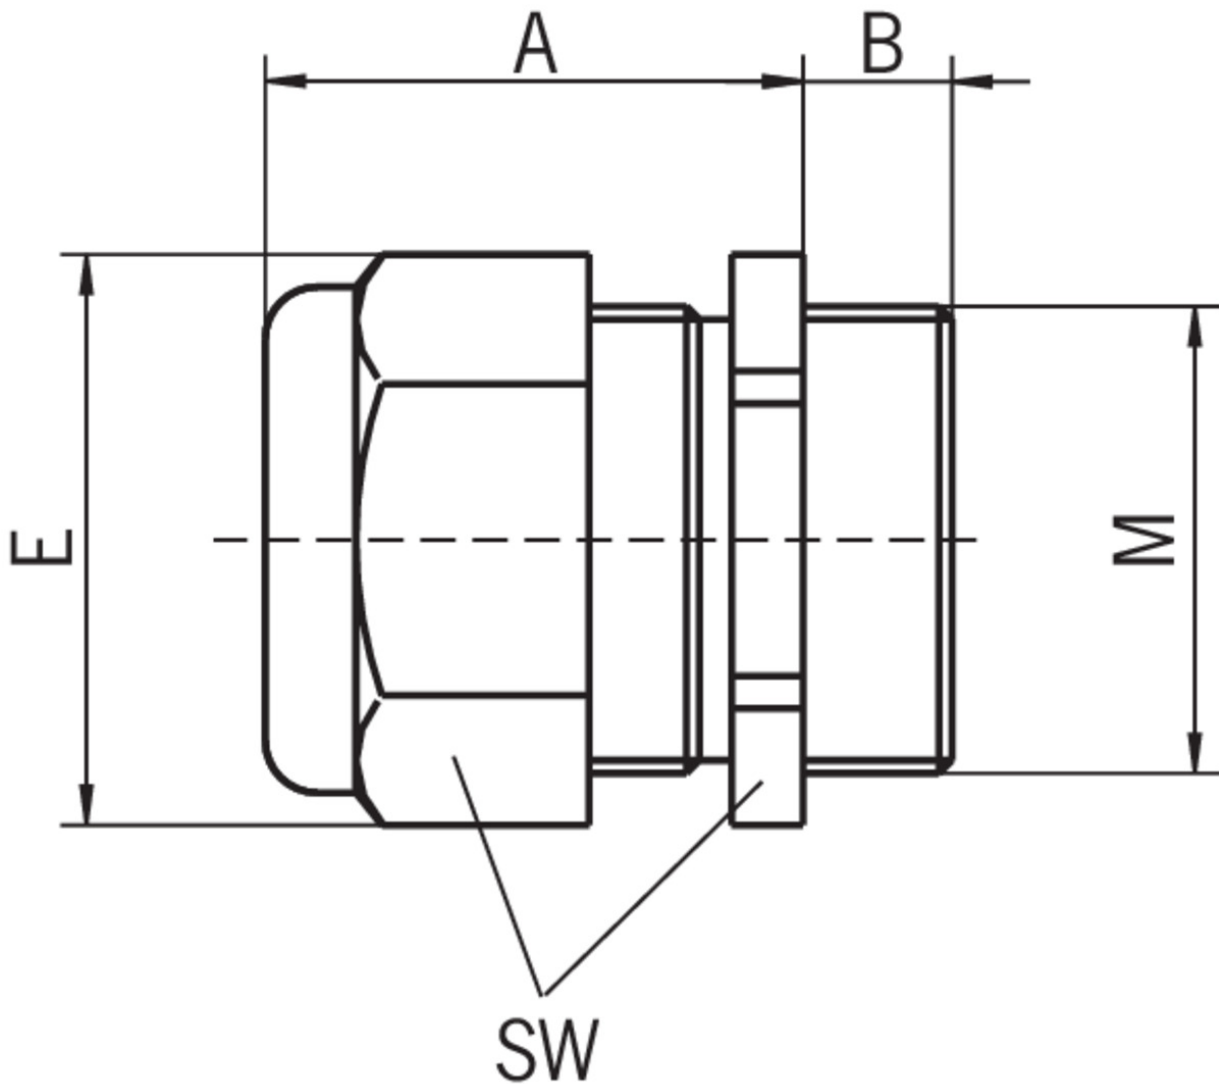

**ITEM 086327 EKVM12/04**

Description	Technical data	Accessories	Downloads
-------------	----------------	-------------	-----------

**Cable glands M12x1.5**

› M12x1.5

**Cable glands**

Suitable for various cable diameters. Versions available in plastic and metal.

Item	Thread	Cable Ø [mm]	A [mm]	B [mm]	E [mm]	AF [mm]
EKVM12/07	M12 x 1.5	4 - 6.5	20	5	15.5	14

**Mechanical values and environment**

Material	brass, nickel-plated
Degree of protection	IP67
Thread	M12x1.5

## Miscellaneous

Additional feature

Cable outer diameter 4 ... 6,5

## Dimension drawing