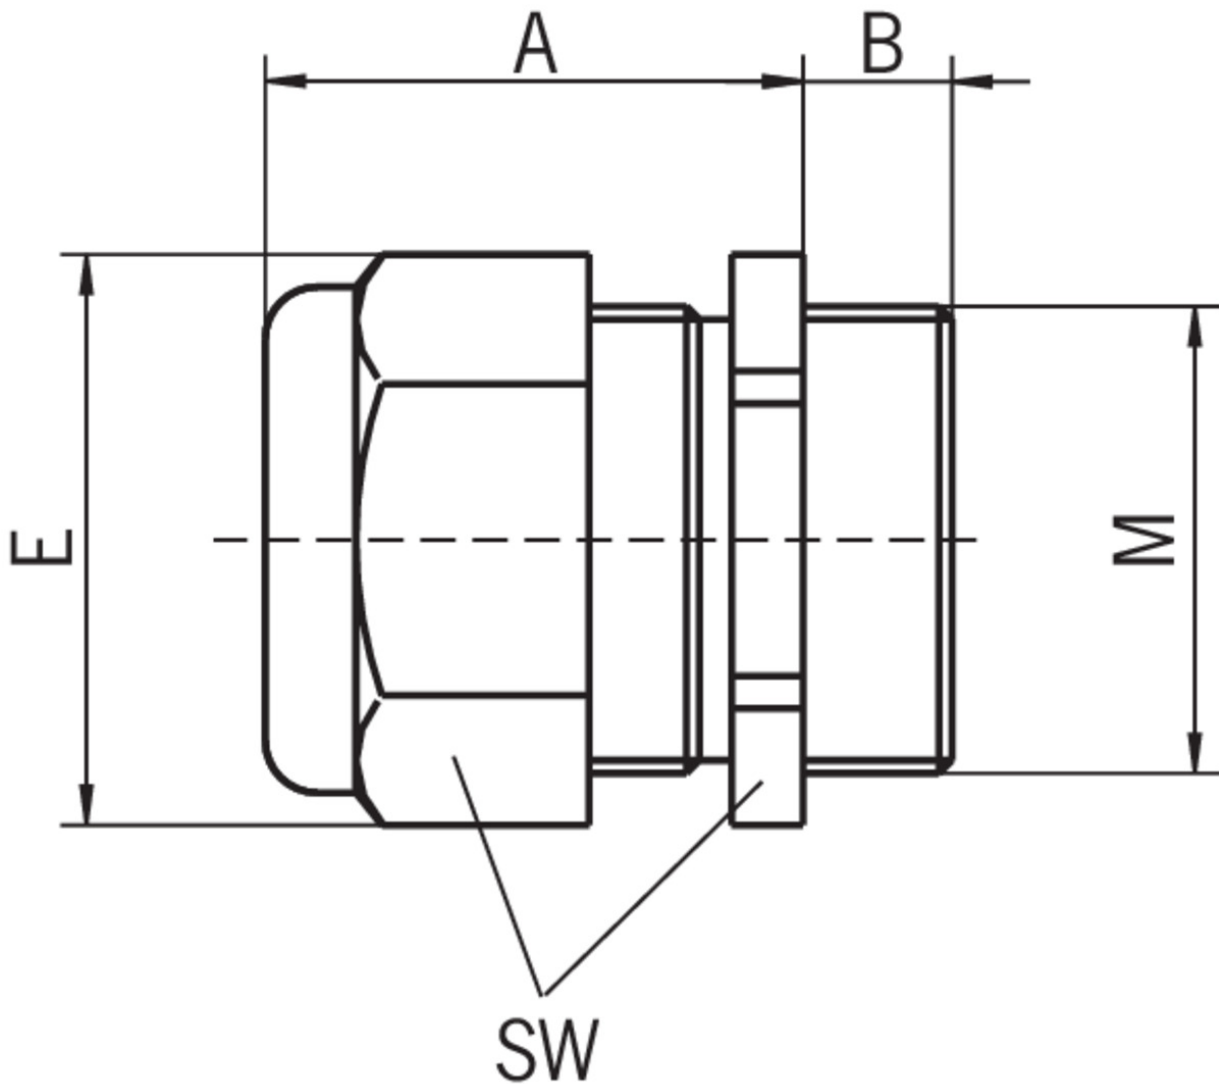

**ITEM 086328 EKVM16/04**

Description	Technical data	Accessories	Downloads
-------------	----------------	-------------	-----------

**Cable glands M16x1.5**

› M16x1.5

**Cable glands**

Suitable for various cable diameters. Versions available in plastic and metal.

Item	Thread	Cable Ø [mm]	A [mm]	B [mm]	E [mm]	AF [mm]
EKVM16/04	M16 x 1.5	4 - 6.5	20	6	20	18

**Mechanical values and environment**

Material	brass, nickel-plated
Degree of protection	IP67
Thread	M16x1.5

## Miscellaneous

Additional feature

Cable outer diameter 4 ... 6,5

## Dimension drawing