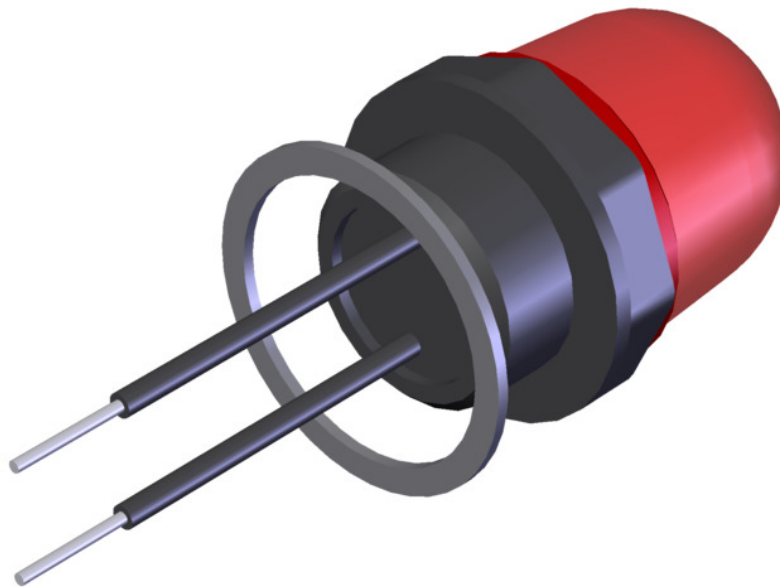

ITEM 087423 EINBAULEUCHE LED M20X1,5

Description	Technical data	Accessories	Downloads
-------------	----------------	-------------	-----------

The built-in LED is suitable for direct installation in one of the M20 x 1.5 threads of the three cable entries of rope pull switch RPS and safety switches GP/TP/STP/STA. The built-in LED indicates to the operator whether the switch is actuated or not. The switching element can be wired individually. Operating voltage DC 24 V +10%, -15%.

Mechanical values and environment

Material	Plastic
Degree of protection	IP65
Thread	M20x1.5

Electrical connection ratings

Operating voltage	LED	24 V ^[1]
LED indicator		1 LED, red

[1] LED with rectifier

Dimension drawing