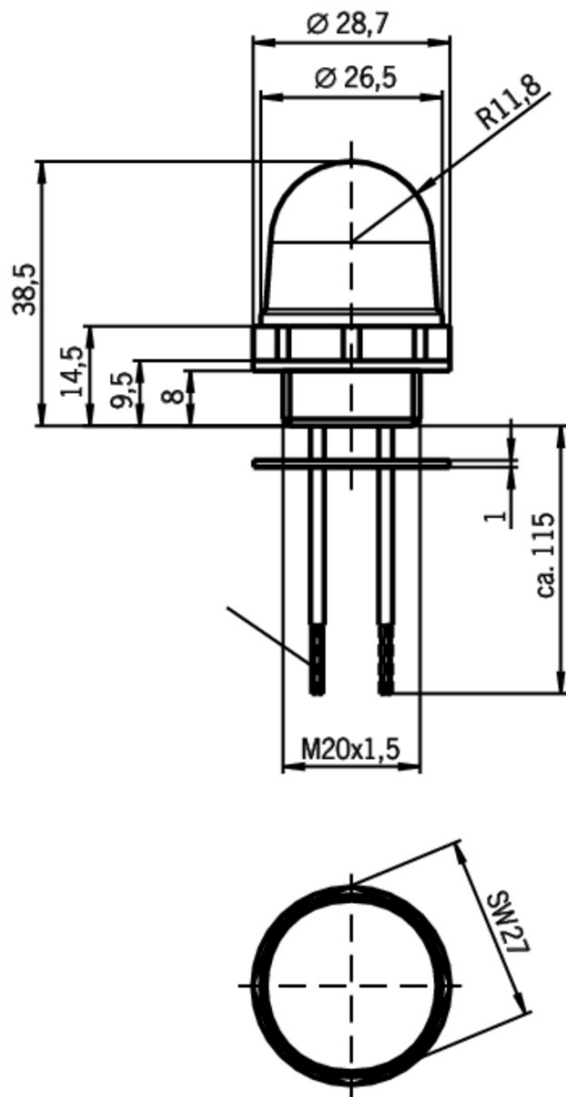

ITEM 087423 EINBAULEUCHE LED M20X1,5

Description	Technical data	Accessories	Downloads
-------------	----------------	-------------	-----------

The built-in LED is suitable for direct installation in one of the M20 x 1.5 threads of the three cable entries of rope pull switch RPS and safety switches GP/TP/STP/STA. The built-in LED indicates to the operator whether the switch is actuated or not. The switching element can be wired individually. Operating voltage DC 24 V +10%, -15%.

Mechanical values and environment

Material	Plastic
Degree of protection	IP65
Thread	M20x1.5

Electrical connection ratings

Operating voltage	LED	24 V ^[1]
LED indicator		1 LED, red

[1] LED with rectifier

Dimension drawing