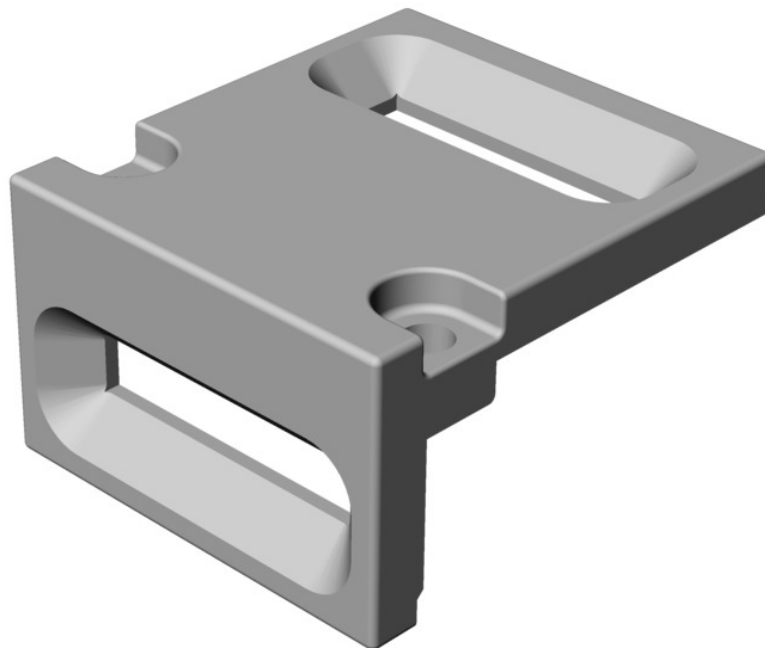

ITEM 093157 EINFUEHRTRICHTER-S

Description	Technical data	Accessories	Downloads
-------------	----------------	-------------	-----------

If an insertion funnel is used, even inexactly positioned actuators are inserted reliably in the actuating head due to the large opening funnel, thus protecting the safety switch against mechanical influences.

- › The insertion funnel for STP can only be used in conjunction with an actuator for insertion funnel

Mechanical values and environment

Material	Stainless steel
----------	-----------------

Dimension drawing

Actuator

- Actuator L, bent, for safety switches SGA/SGP/STA/STP/STM for insertion funnel

095741 BETAETIGER-S-WQT-LN

Features

- Two safety screws included
- Actuators with rubber bushings

- Actuator L for safety switches SGA/SGP/STA/STP/STM for insertion funnel

095739 BETAETIGER-S-GT-LN

Features

- Two safety screws included
- Actuators with rubber bushings

- Hinged actuator L left/right, for safety switches SGA/SGP/STA/STP/STM for insertion funnel

096844 RADIUSBETAETIGER-S-LR-LN