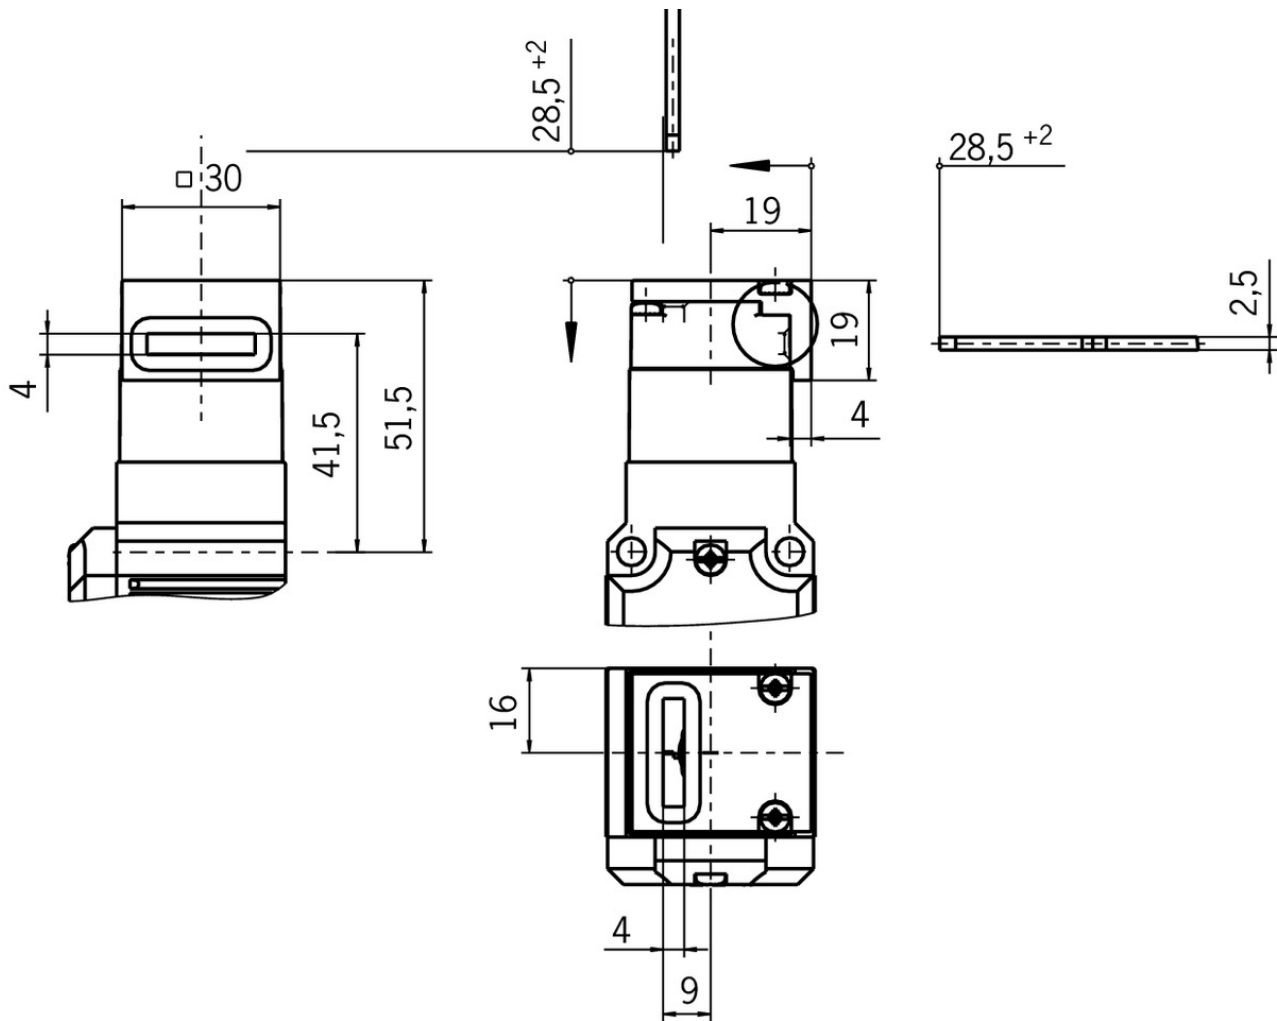

ITEM 093157 EINFUEHRTRICHTER-S

Description	Technical data	Accessories	Downloads
-------------	----------------	-------------	-----------

If an insertion funnel is used, even inexactly positioned actuators are inserted reliably in the actuating head due to the large opening funnel, thus protecting the safety switch against mechanical influences.

- › The insertion funnel for STP can only be used in conjunction with an actuator for insertion funnel

Mechanical values and environment

Material	Stainless steel
----------	-----------------

Dimension drawing

Actuator

- Actuator L, bent, for safety switches SGA/SGP/STA/STP/STM for insertion funnel

095741 BETAETIGER-S-WQT-LN

Features

- Two safety screws included
- Actuators with rubber bushings

- Actuator L for safety switches SGA/SGP/STA/STP/STM for insertion funnel

095739 BETAETIGER-S-GT-LN

Features

- Two safety screws included
- Actuators with rubber bushings

- Hinged actuator L left/right, for safety switches SGA/SGP/STA/STP/STM for insertion funnel

096844 RADIUSBETAETIGER-S-LR-LN