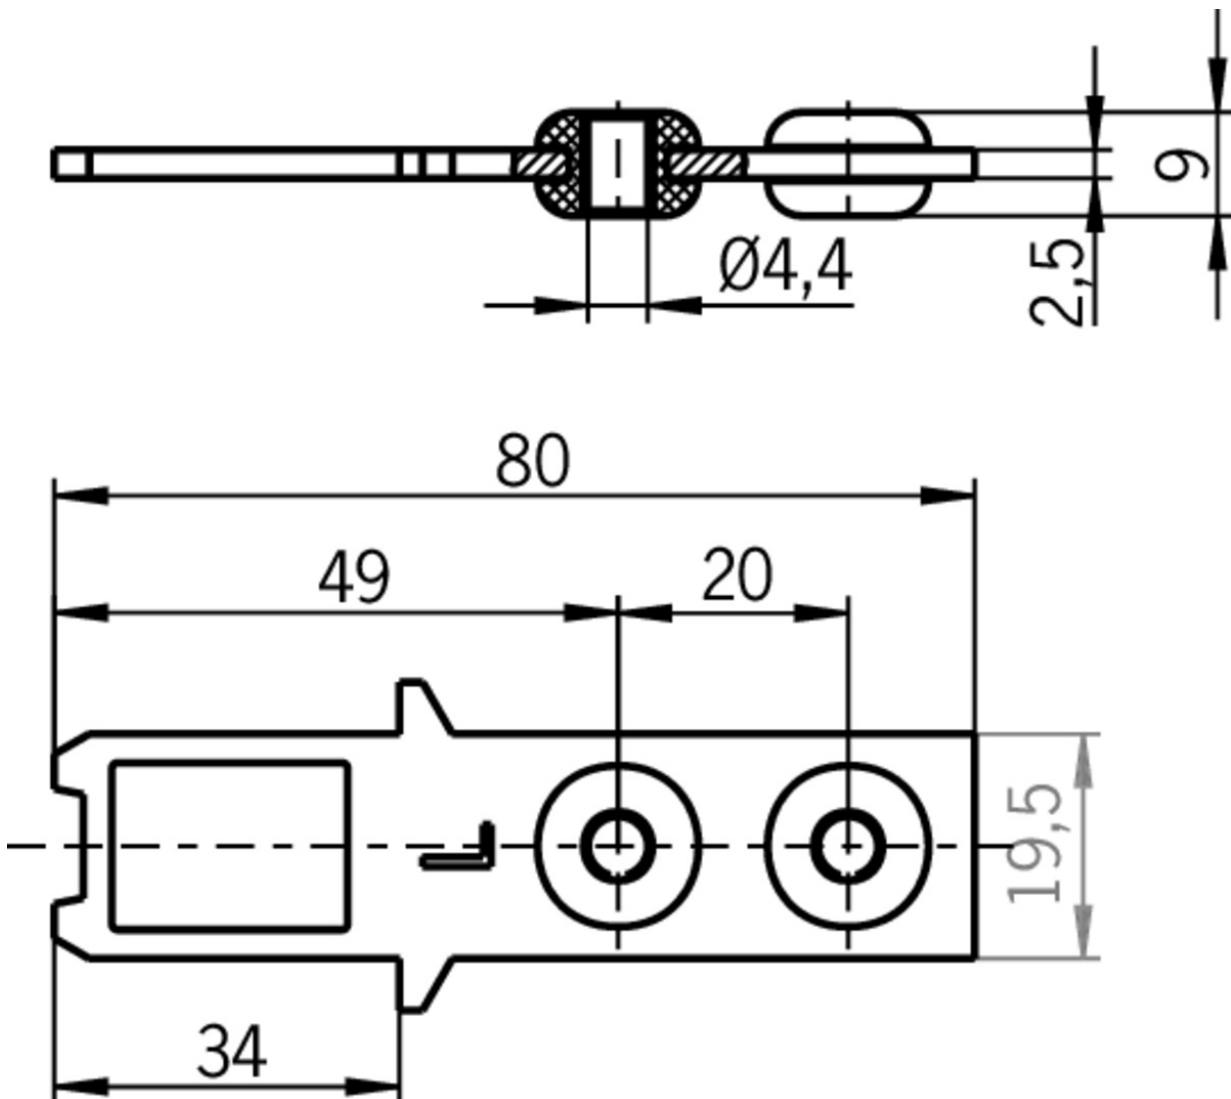

ITEM 095739 BETAETIGER-S-GT-LN

Description	Technical data	Accessories	Downloads
-------------	----------------	-------------	-----------

Features

- › Two safety screws included
- › Actuators with rubber bushings

Screws made of stainless steel

The safety screws included can be inserted with a normal tool, but cannot be removed again.

Mechanical values and environment

Material	Actuator	Stainless steel
	screw	Stainless steel
	rubber bush	NBR
Door radius	min.300 mm	
Overtravel	max.5 mm	

Miscellaneous

Usability of insertion funnel	Yes
-------------------------------	-----

Dimension drawing

Mounting accessories

▼ Safety screws M4 x 14

074063 M4X14/V100

▼ Features

- › Safety screws M4 x 14
- › Packaging unit 100 pieces