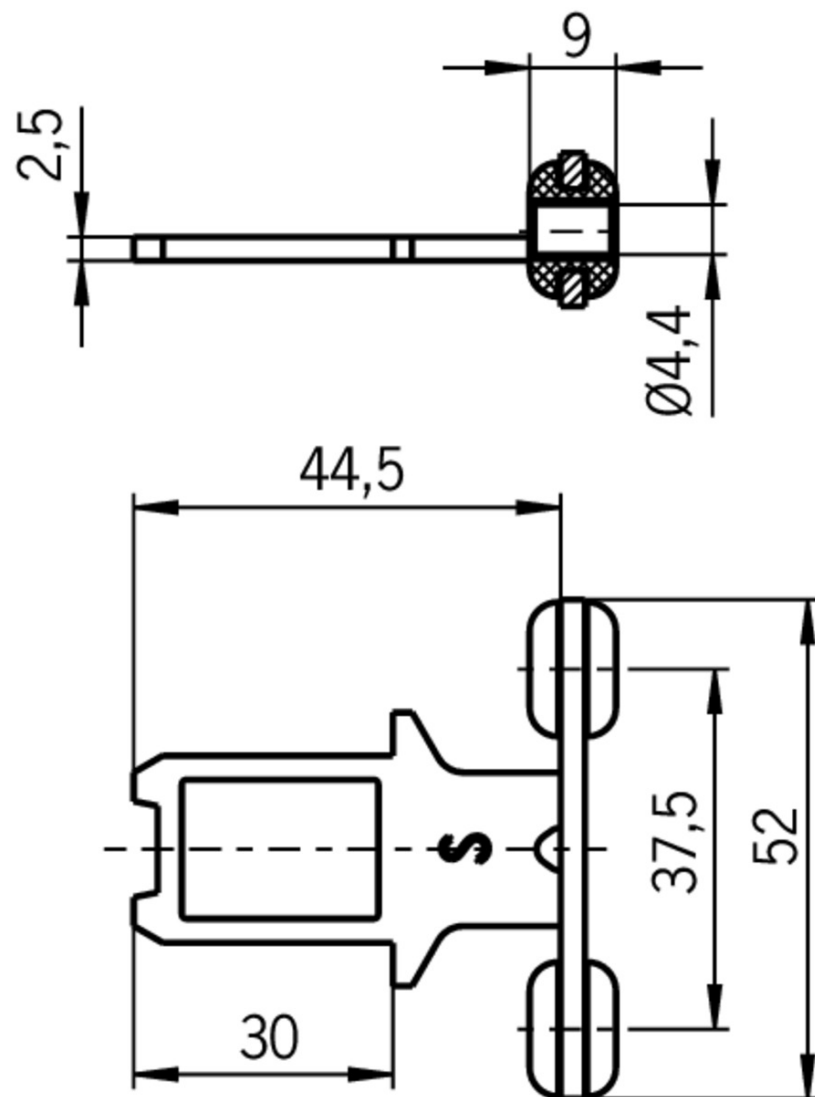

ITEM 095740 BETAETIGER-S-WQT-SN

Description	Technical data	Accessories	Downloads
-------------	----------------	-------------	-----------

Features

- › Two safety screws included

Notice

Type S actuators must not be used in conjunction with insertion funnels. L actuators must be used for insertion funnels.

Bent actuator

Suitable for a maximum tensile force of 1500 N.

Screws made of stainless steel

The safety screws included can be inserted with a normal tool, but cannot be removed again.

Mechanical values and environment

Material	Actuator	Stainless steel
	screw	Stainless steel
	rubber bush	NBR
Door radius	min.300 mm	
Locking force F_{max}	Reduced locking force by actuator max.1000 N	
Overtravel	max.5 mm	

Miscellaneous

Usability of insertion funnel	No
-------------------------------	----

Dimension drawing

Mounting accessories

- ✓ Safety screws M4 x 14

074063 M4X14/V100

Features

- › Safety screws M4 x 14
- › Packaging unit 100 pieces

Catalogs

- Bezpečnostní spínače s plastovým pouzdrém Sicherheitsschalter mit Kunststoffgehäuse Safety Switches with Plastic Housing Interruptores de seguridad con carcasa plástica Interrupteurs de sécurité avec boîtier plastique 塑料壳体 的安全开关