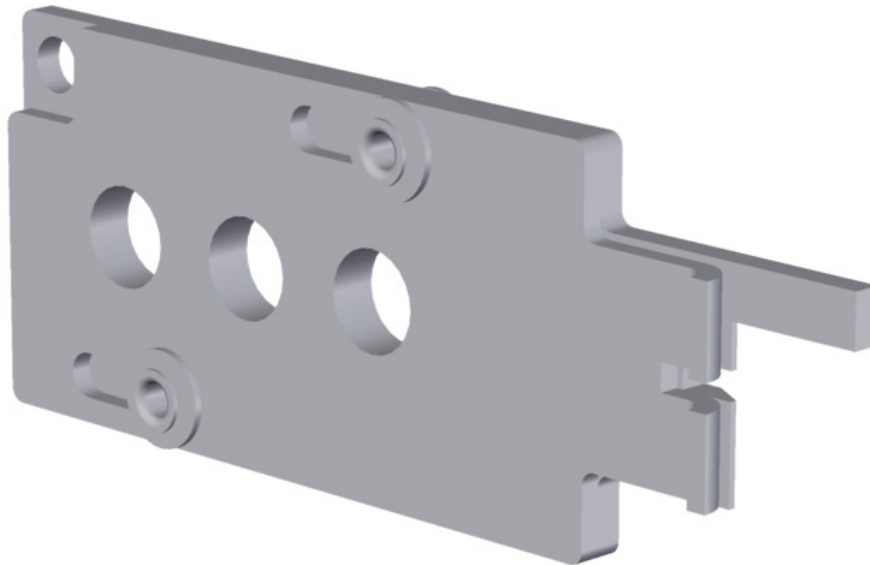

## ITEM 096105 SPERREINSATZ TP

Description	Technical data	Accessories	Downloads
-------------	----------------	-------------	-----------

### Features

- › Prevents unintentional closing of the door
- › Can be secured with padlocks

With the safety door open, can be slid into the actuating head on a switch with separate actuator (NP/GP/TP) instead of an actuator. Removal can be prevented using a commercially available padlock (max. 3 ea.). For the protection of people in areas with a possible hazard.

### Mechanical values and environment

Material	Stainless steel
Pin diameter	4,5 ... 7,2 mm
Number of holes	3