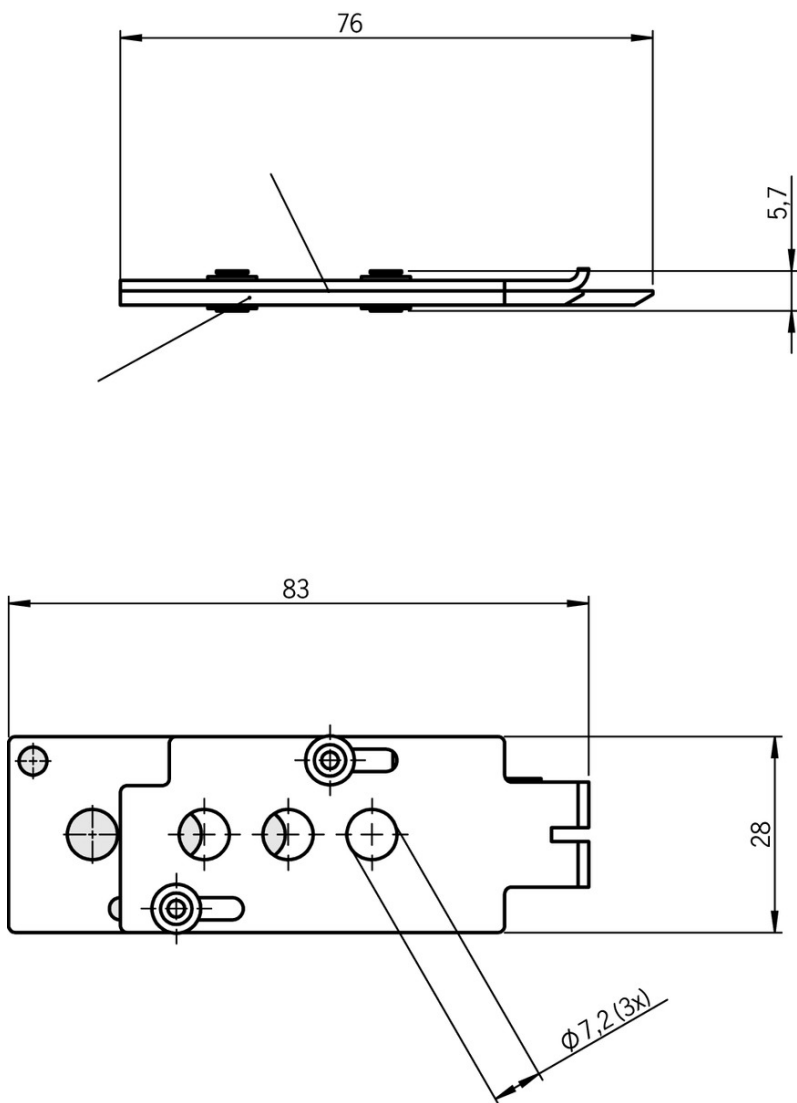

## ITEM 096105 SPERREINSATZ TP

Description	Technical data	Accessories	Downloads
-------------	----------------	-------------	-----------

### Mechanical values and environment

Material	Stainless steel
Pin diameter	4,5 ... 7,2 mm
Number of holes	3

## Dimension drawing