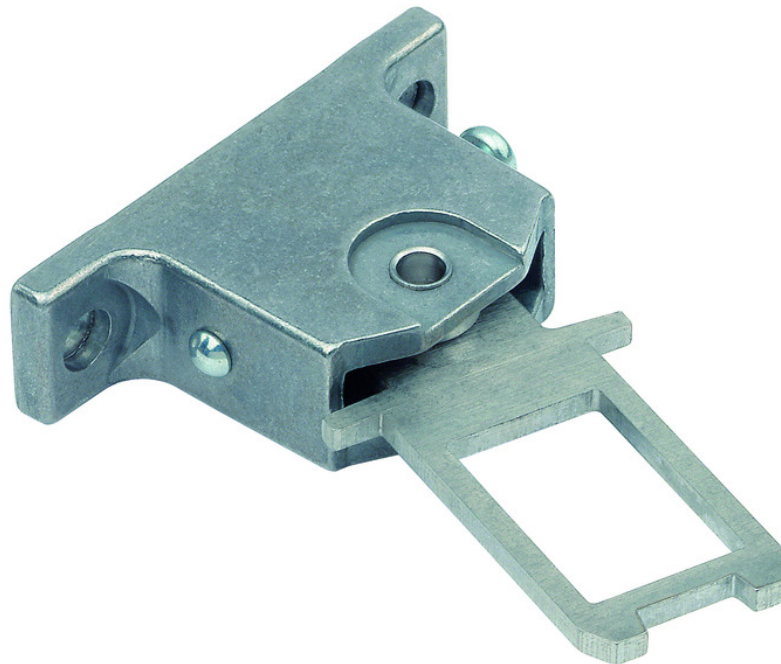

**ITEM 096838 RADIUSBETAETIGER-S-LR-SN**

Description	Technical data	Accessories	Downloads
-------------	----------------	-------------	-----------

**Features**

- › Actuators made of stainless steel
- › Two safety screws included
- › For doors hinged on right and left

**Hinged actuator**

For door radii less than 1000 mm a hinged actuator should be used. The spring action movement of the actuator prevents damage due to the actuator jamming in the actuating head. Depending on the movement of the safety guard, the actuator must be selected for left/right or top/bottom.

**Mechanical values and environment**

Material	Actuator	Stainless steel
	screw	Stainless steel
Door radius		min.200 mm
Overtravel		max.5 mm