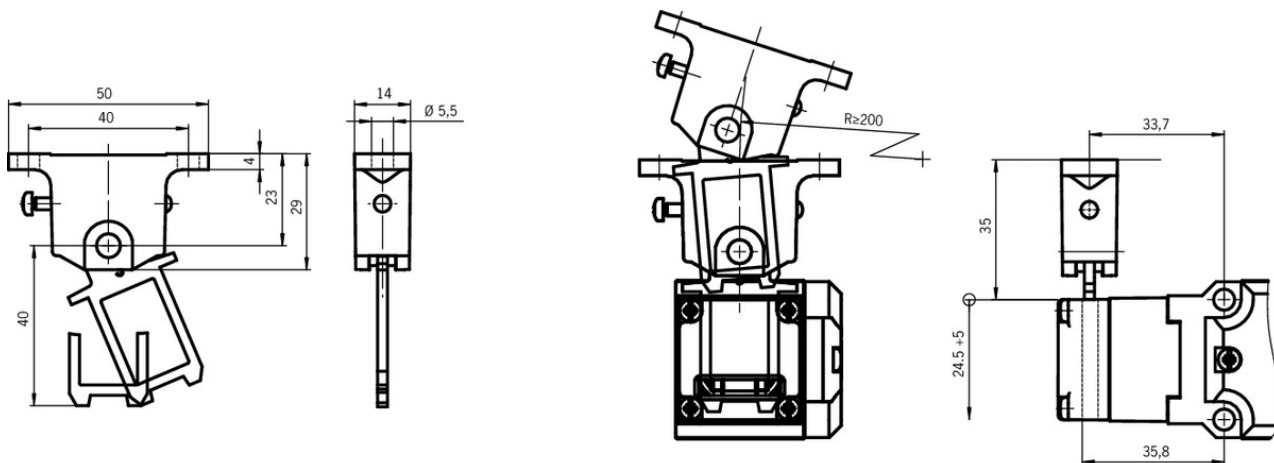

**ITEM 096838 RADIUSBETAETIGER-S-LR-SN**

Description	Technical data	Accessories	Downloads
-------------	----------------	-------------	-----------

**Features**

- › Actuators made of stainless steel
- › Two safety screws included
- › For doors hinged on right and left

**Hinged actuator**

For door radii less than 1000 mm a hinged actuator should be used. The spring action movement of the actuator prevents damage due to the actuator jamming in the actuating head. Depending on the movement of the safety guard, the actuator must be selected for left/right or top/bottom.

## Dimension drawing