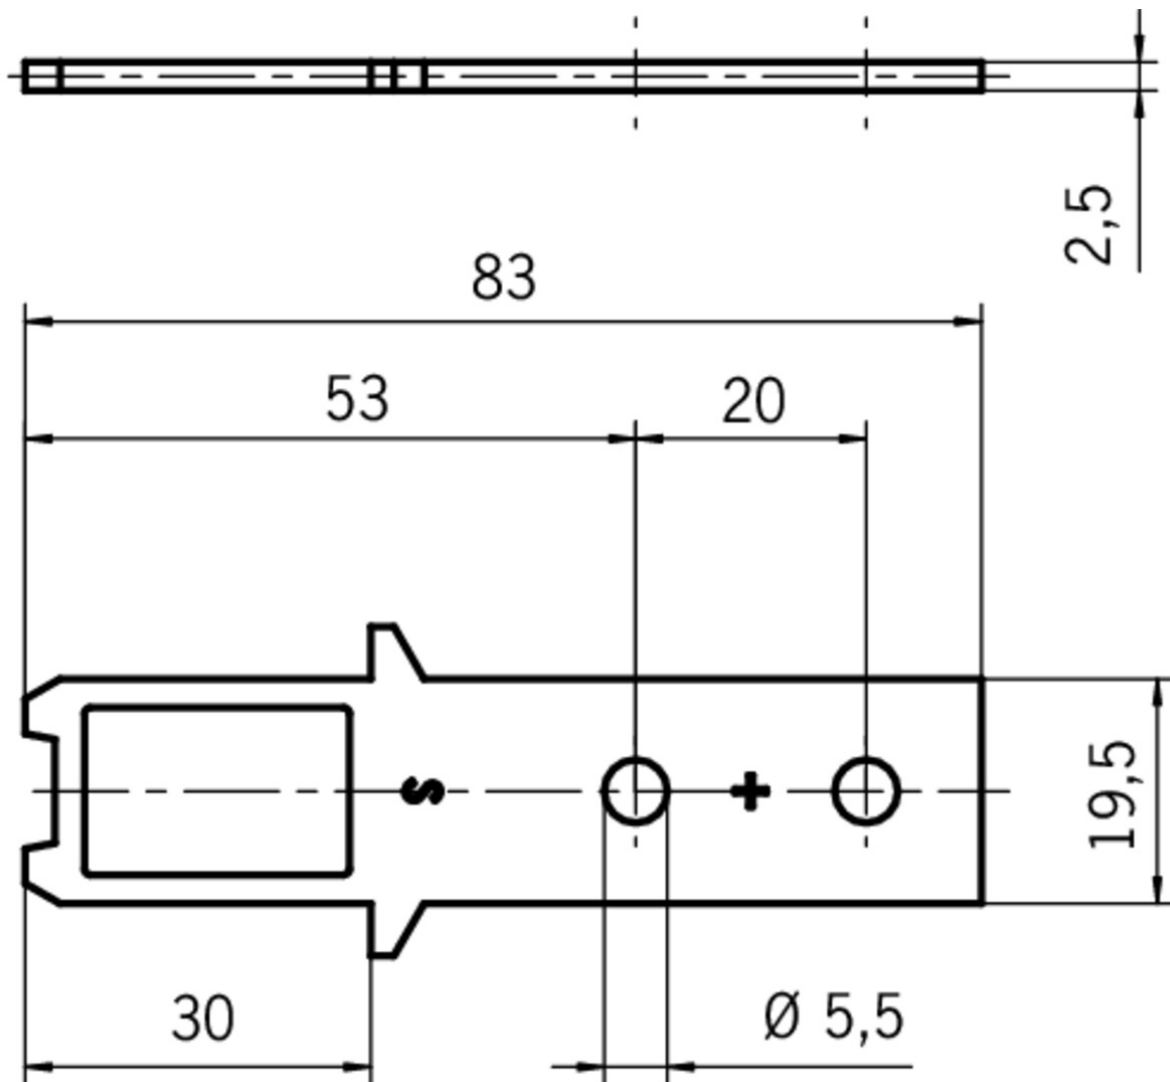

## Dimension drawing

Mounting accessories

▼ Safety screws for actuators, M5 x 10

**073455** M5X10-NIRO/V100 NZ/TZ

▼ Features

- › Safety screws M5 x 10
- › Packaging unit 100 pieces