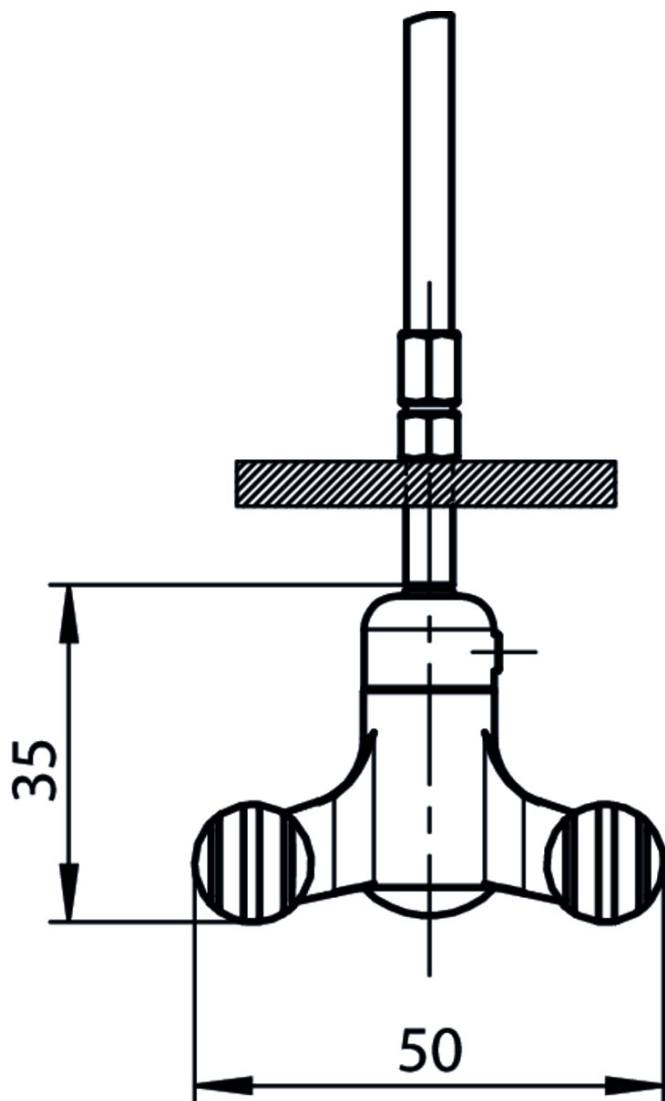

Dimension drawing

Catalogs

- ✓ Transpondercodierte Sicherheitsschalter - Verriegelungseinrichtungen und Zuhaltungen
  Transponder-coded safety switches - Interlocking devices and guard locking devices
  Interruptores de seguridad con codificación por transponder - Dispositivos de enclavamiento y bloqueos
  Interrupteurs de sécurité à codage par transpondeur - Dispositifs de verrouillage et interverrouillages

	Doc. no.	Version	Language	Download
Transpondercodierte Sicherheitsschalter - Verriegelungseinrichtungen und Zuhaltungen	127594	02-01/18		5.2 MB
Interrupteurs de sécurité à codage par transpondeur - Dispositifs de verrouillage et interverrouillages	137558	02-01/18		5.2 MB
Interruptores de seguridad con codificación por transponder - Dispositivos de enclavamiento y bloqueos	137560	02-01/18		5.2 MB