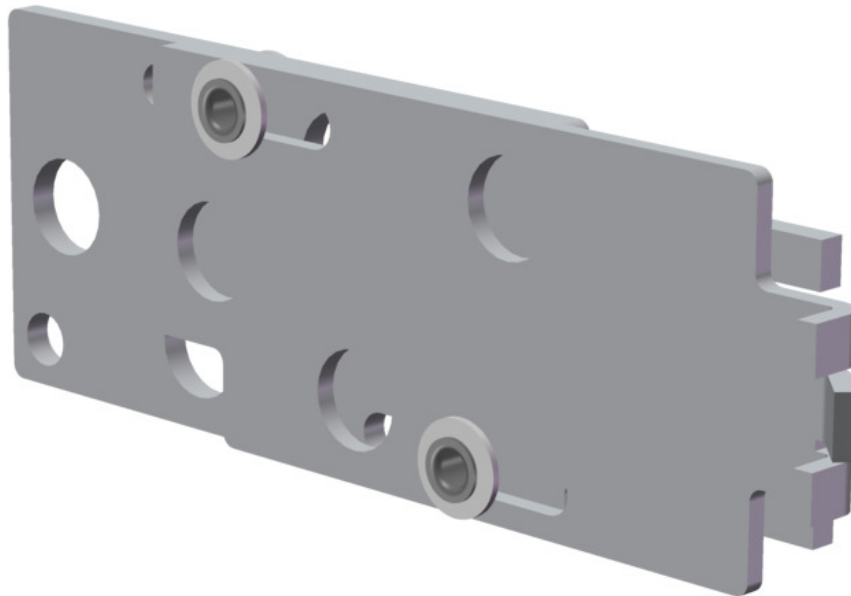

ITEM 105701 SPERREINSATZ STP/STA

Description	Technical data	Accessories	Downloads
-------------	----------------	-------------	-----------

Features

- › Prevents unintentional closing of the door
- › Can be secured with padlocks

With the safety door open, it can be slid into the actuating head on a switch with separate actuator (STA/STP/SGA/SGP/STM) instead of an actuator. Removal can be prevented using a commercially available padlock (max. 3 ea.). For the protection of people in areas with a possible hazard.

Mechanical values and environment

Material	Stainless steel
Pin diameter	4 ... 7 mm
Number of holes	3

Dimension drawing

Catalogs

- Bezpečnostní spínače s plastovým pouzdrém Sicherheitsschalter mit Kunststoffgehäuse Safety Switches with Plastic Housing Interruptores de seguridad con carcasa plástica Interrupteurs de sécurité avec boîtier plastique 塑料壳体的安全开关