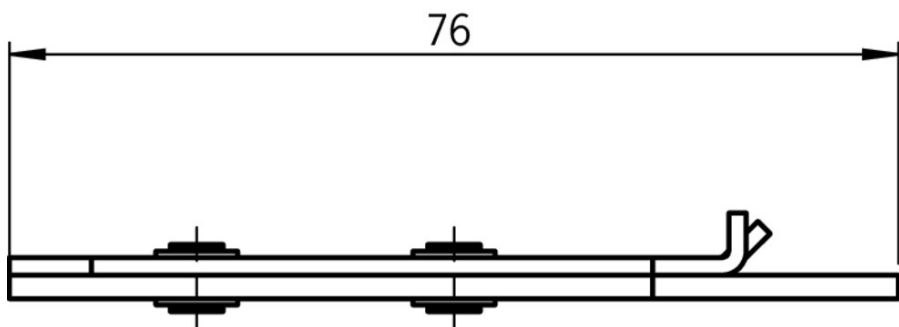

ITEM 105701 SPERREINSATZ STP/STA

Description	Technical data	Accessories	Downloads
-------------	----------------	-------------	-----------

Features

- › Prevents unintentional closing of the door
- › Can be secured with padlocks

With the safety door open, it can be slid into the actuating head on a switch with separate actuator (STA/STP/SGA/SGP/STM) instead of an actuator. Removal can be prevented using a commercially available padlock (max. 3 ea.). For the protection of people in areas with a possible hazard.

Mechanical values and environment

Material	Stainless steel
Pin diameter	4 ... 7 mm
Number of holes	3

Dimension drawing

Catalogs

- Bezpečnostní spínače s plastovým pouzdrém Sicherheitsschalter mit Kunststoffgehäuse Safety Switches with Plastic Housing Interruptores de seguridad con carcasa plástica Interrupteurs de sécurité avec boîtier plastique 塑料壳体的安全开关