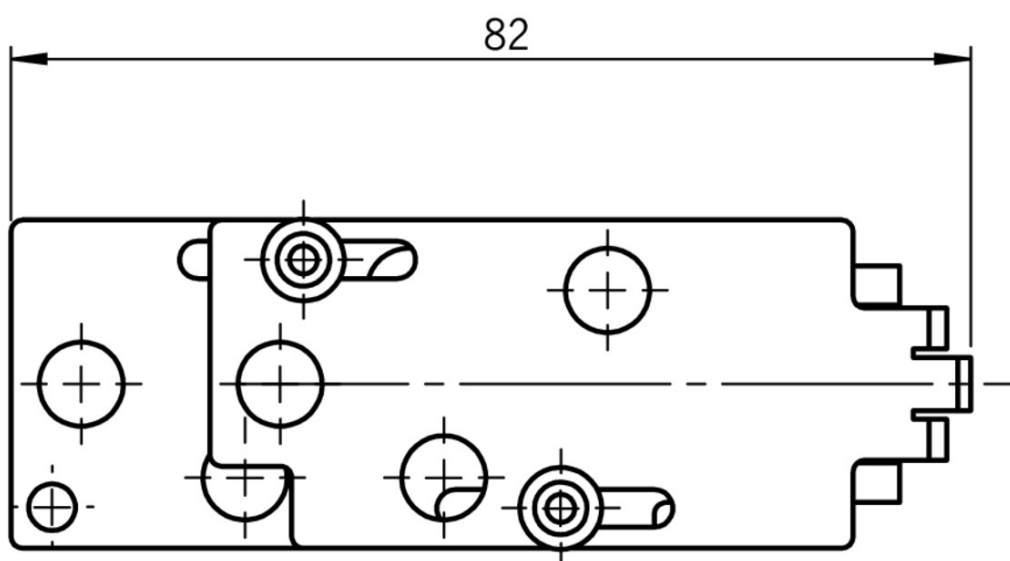

ITEM 105701 SPERREINSATZ STP/STA

Description	Technical data	Accessories	Downloads
-------------	----------------	-------------	-----------

Features

- › Prevents unintentional closing of the door
- › Can be secured with padlocks

With the safety door open, it can be slid into the actuating head on a switch with separate actuator (STA/STP/SGA/SGP/STM) instead of an actuator. Removal can be prevented using a commercially available padlock (max. 3 ea.). For the protection of people in areas with a possible hazard.

Mechanical values and environment

Material	Stainless steel
Pin diameter	4 ... 7 mm
Number of holes	3

Dimension drawing

Catalogs

- Bezpečnostní spínače s plastovým pouzdrém Sicherheitsschalter mit Kunststoffgehäuse Safety Switches with Plastic Housing Interruptores de seguridad con carcasa plástica Interrupteurs de sécurité avec boîtier plastique 塑料壳体的安全开关