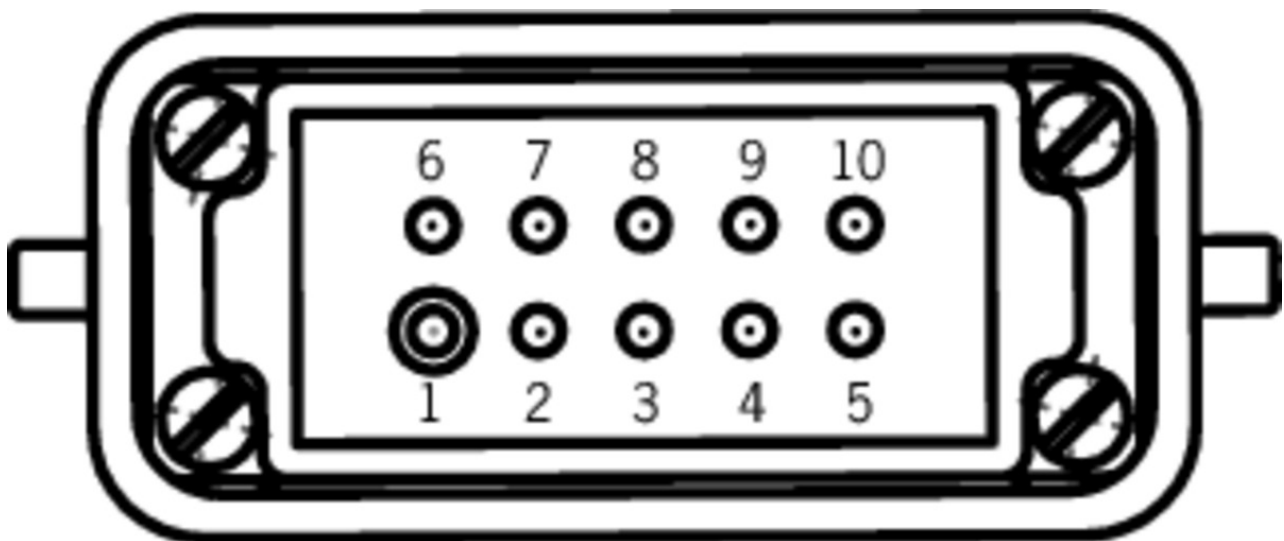

ITEM 106392 SPIRALLEITG M STECKVERB 9M-106392

Description	Technical data	Accessories	Downloads
-------------	----------------	-------------	-----------

Features

- › Female plug RC17, 17-pin and male plug HAN10A, 10-pin
- › Straight plug connector
- › PUR cable
- › Coiled cable
- › Cable length 9 m (extended)

Mechanical values and environment

Sheath material	PUR
Drag chain suitability	No
Ambient temperature	
	Dynamic -10 ... 70 °C
	static -40 ... 80 °C
Number of conductors	12
Type of cable	coiled
Cable length	9,0 m ^[1]
Cable diameter	7,5 mm -0,3 ... +0,3
Conductor cross-section	0.14 mm ²

Sheath color	Cable	Matt black
Bending radius	static	10 x cable diameter
	Dynamic	15 x cable diameter
Connection 1		
Degree of protection		IP67 [2]
Designation of plug connector		RC17
Connection		Coupling plug connector
Connection type		Socket
Cable outlet		straight
Number of pins		17
Plug lock		Screw connection
Connection 2		
Degree of protection		IP68 [3]
Designation of plug connector		HAN10A
Connection		Plug connector
Connection type		Plug
Cable outlet		straight
Number of pins		10
Plug lock		Clip catch

Electrical connection ratings

Specific cable resistance	max.145 Ω/km
Cable shielding	Yes [4]

[1] Extended

[2, 3] In the locked state

[4] Cu thread covering, optical coverage approx. 90%

Dimension drawing

Dimension drawing