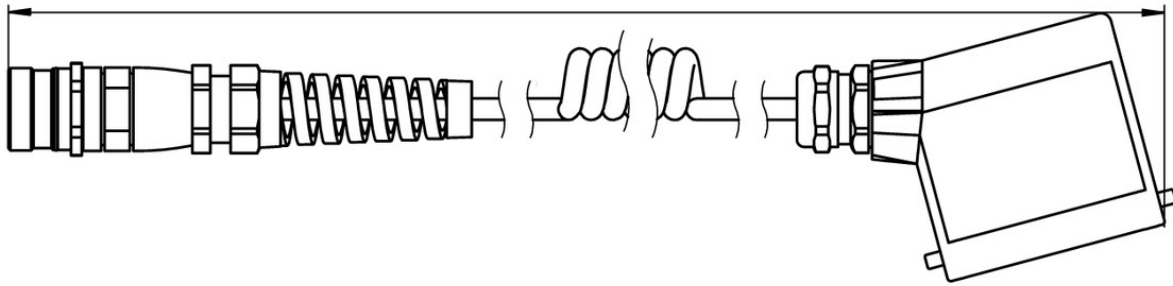

Mechanical values and environment

Sheath material	PUR
Drag chain suitability	No
Ambient temperature	
	Dynamic -10 ... 70 °C
	static -40 ... 80 °C
Number of conductors	12
Type of cable	coiled
Cable length	9,0 m ^[1]
Cable diameter	7,5 mm -0,3 ... +0,3
Conductor cross-section	0.14 mm ²

Sheath color	Cable	Matt black
Bending radius	static	10 x cable diameter
	Dynamic	15 x cable diameter
Connection 1		
Degree of protection		IP67 [2]
Designation of plug connector		RC17
Connection		Coupling plug connector
Connection type		Socket
Cable outlet		straight
Number of pins		17
Plug lock		Screw connection
Connection 2		
Degree of protection		IP68 [3]
Designation of plug connector		HAN10A
Connection		Plug connector
Connection type		Plug
Cable outlet		straight
Number of pins		10
Plug lock		Clip catch

Electrical connection ratings

Specific cable resistance	max.145 Ω/km
Cable shielding	Yes [4]

[1] Extended

[2, 3] In the locked state

[4] Cu thread covering, optical coverage approx. 90%

Dimension drawing

Dimension drawing