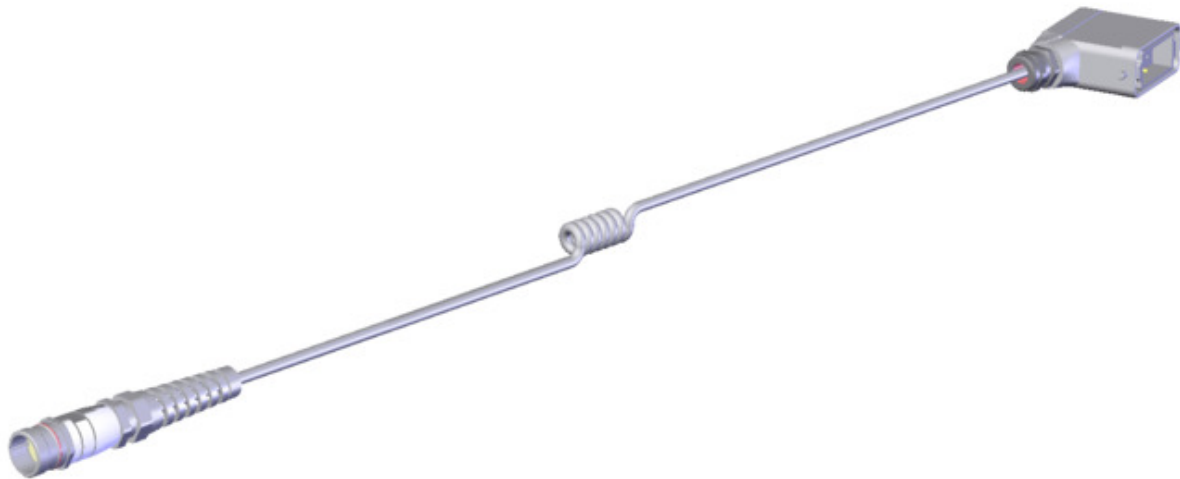

ITEM 106392 SPIRALLEITG M STECKVERB 9M-106392

Description	Technical data	Accessories	Downloads
-------------	----------------	-------------	-----------

Features

- › Female plug RC17, 17-pin and male plug HAN10A, 10-pin
- › Straight plug connector
- › PUR cable
- › Coiled cable
- › Cable length 9 m (extended)

Mechanical values and environment

Sheath material	PUR
Drag chain suitability	No
Ambient temperature	
	Dynamic -10 ... 70 °C
	static -40 ... 80 °C
Number of conductors	12
Type of cable	coiled
Cable length	9,0 m ^[1]
Cable diameter	7,5 mm -0,3 ... +0,3
Conductor cross-section	0.14 mm ²

Sheath color	Cable	Matt black
Bending radius	static	10 x cable diameter
	Dynamic	15 x cable diameter
Connection 1		
Degree of protection		IP67 [2]
Designation of plug connector		RC17
Connection		Coupling plug connector
Connection type		Socket
Cable outlet		straight
Number of pins		17
Plug lock		Screw connection
Connection 2		
Degree of protection		IP68 [3]
Designation of plug connector		HAN10A
Connection		Plug connector
Connection type		Plug
Cable outlet		straight
Number of pins		10
Plug lock		Clip catch

Electrical connection ratings

Specific cable resistance	max.145 Ω/km
Cable shielding	Yes [4]

[1] Extended

[2, 3] In the locked state

[4] Cu thread covering, optical coverage approx. 90%

Dimension drawing

Dimension drawing